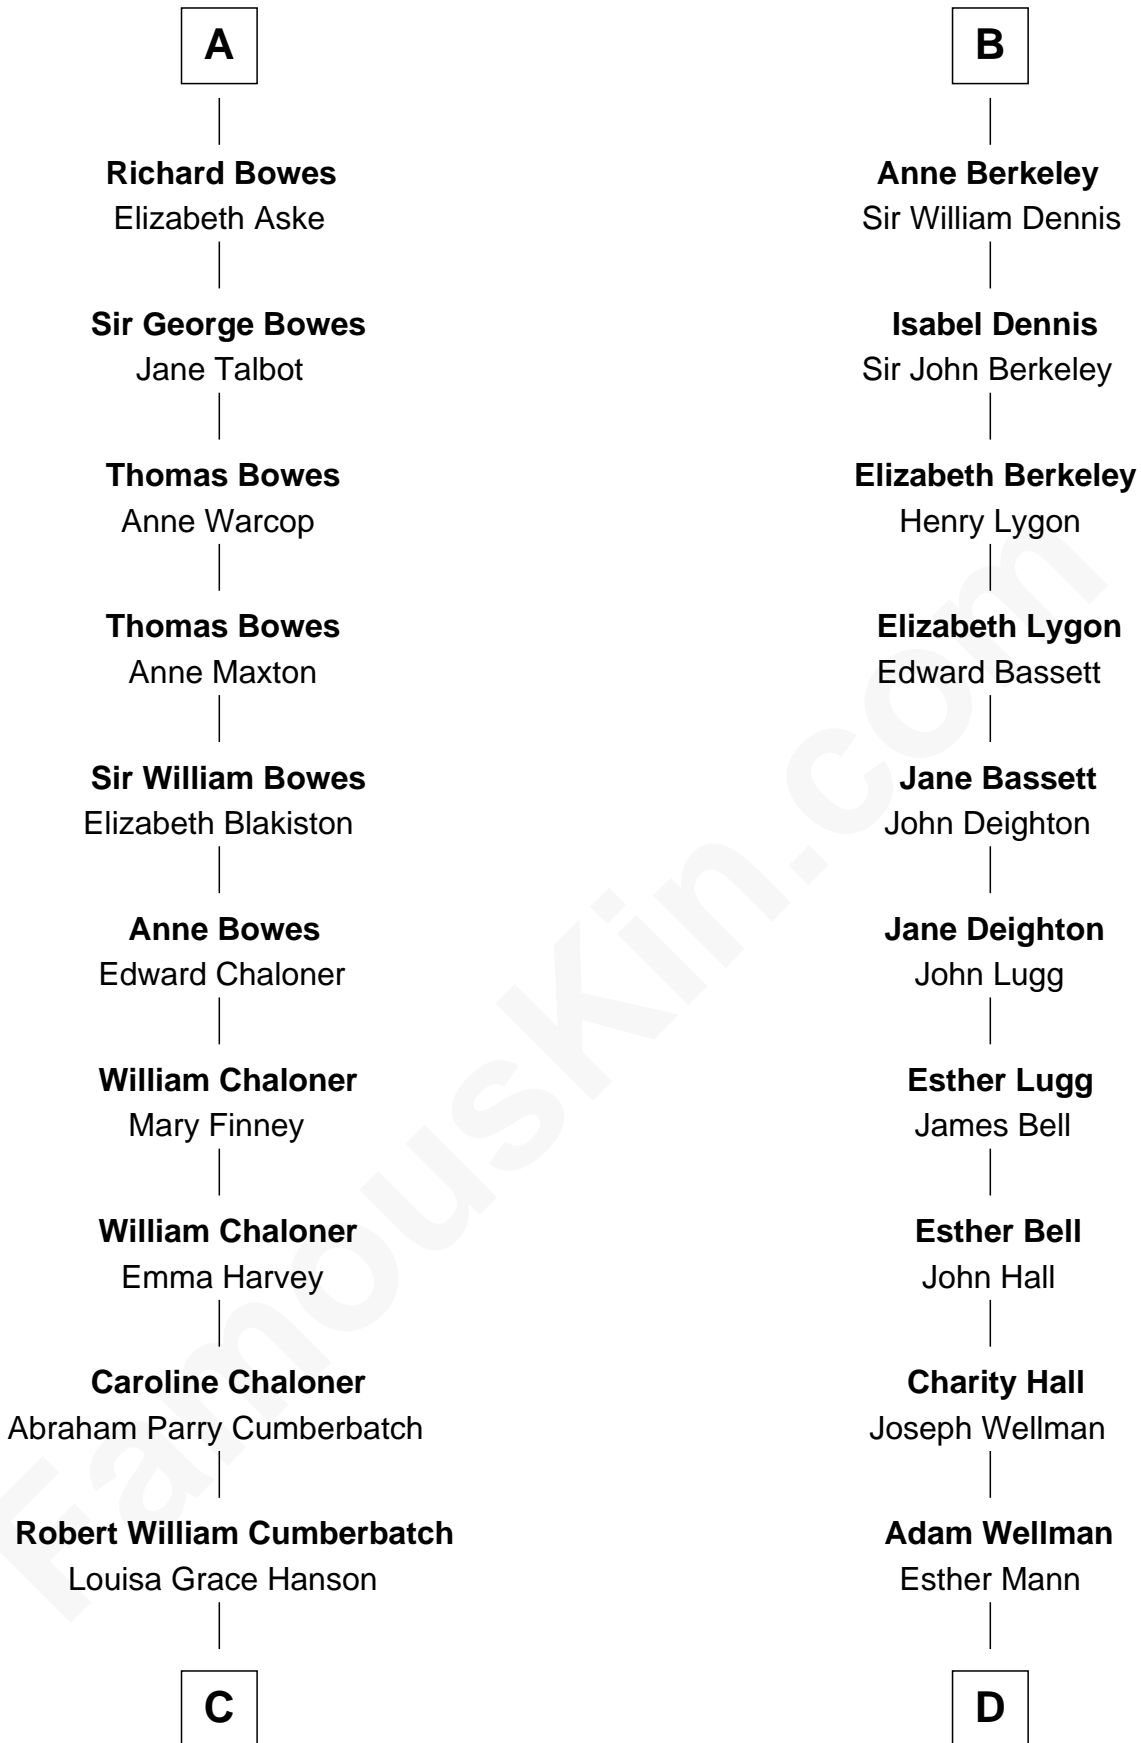

FamousKin.com

Relationship Chart of

Benedict Cumberbatch

Movie, Television and Stage Actor

20th cousin of

Jack London

Author of "The Call of the Wild"

C

Henry Alfred Cumberbatch

Hélène Gertrude Rees

Henry Carlton Cumberbatch

Pauline Ellen Laing Congdon

Timothy Carlton Congdon Cumberbatch

Wanda Ventham

Benedict Cumberbatch

Movie, Television and Stage Actor