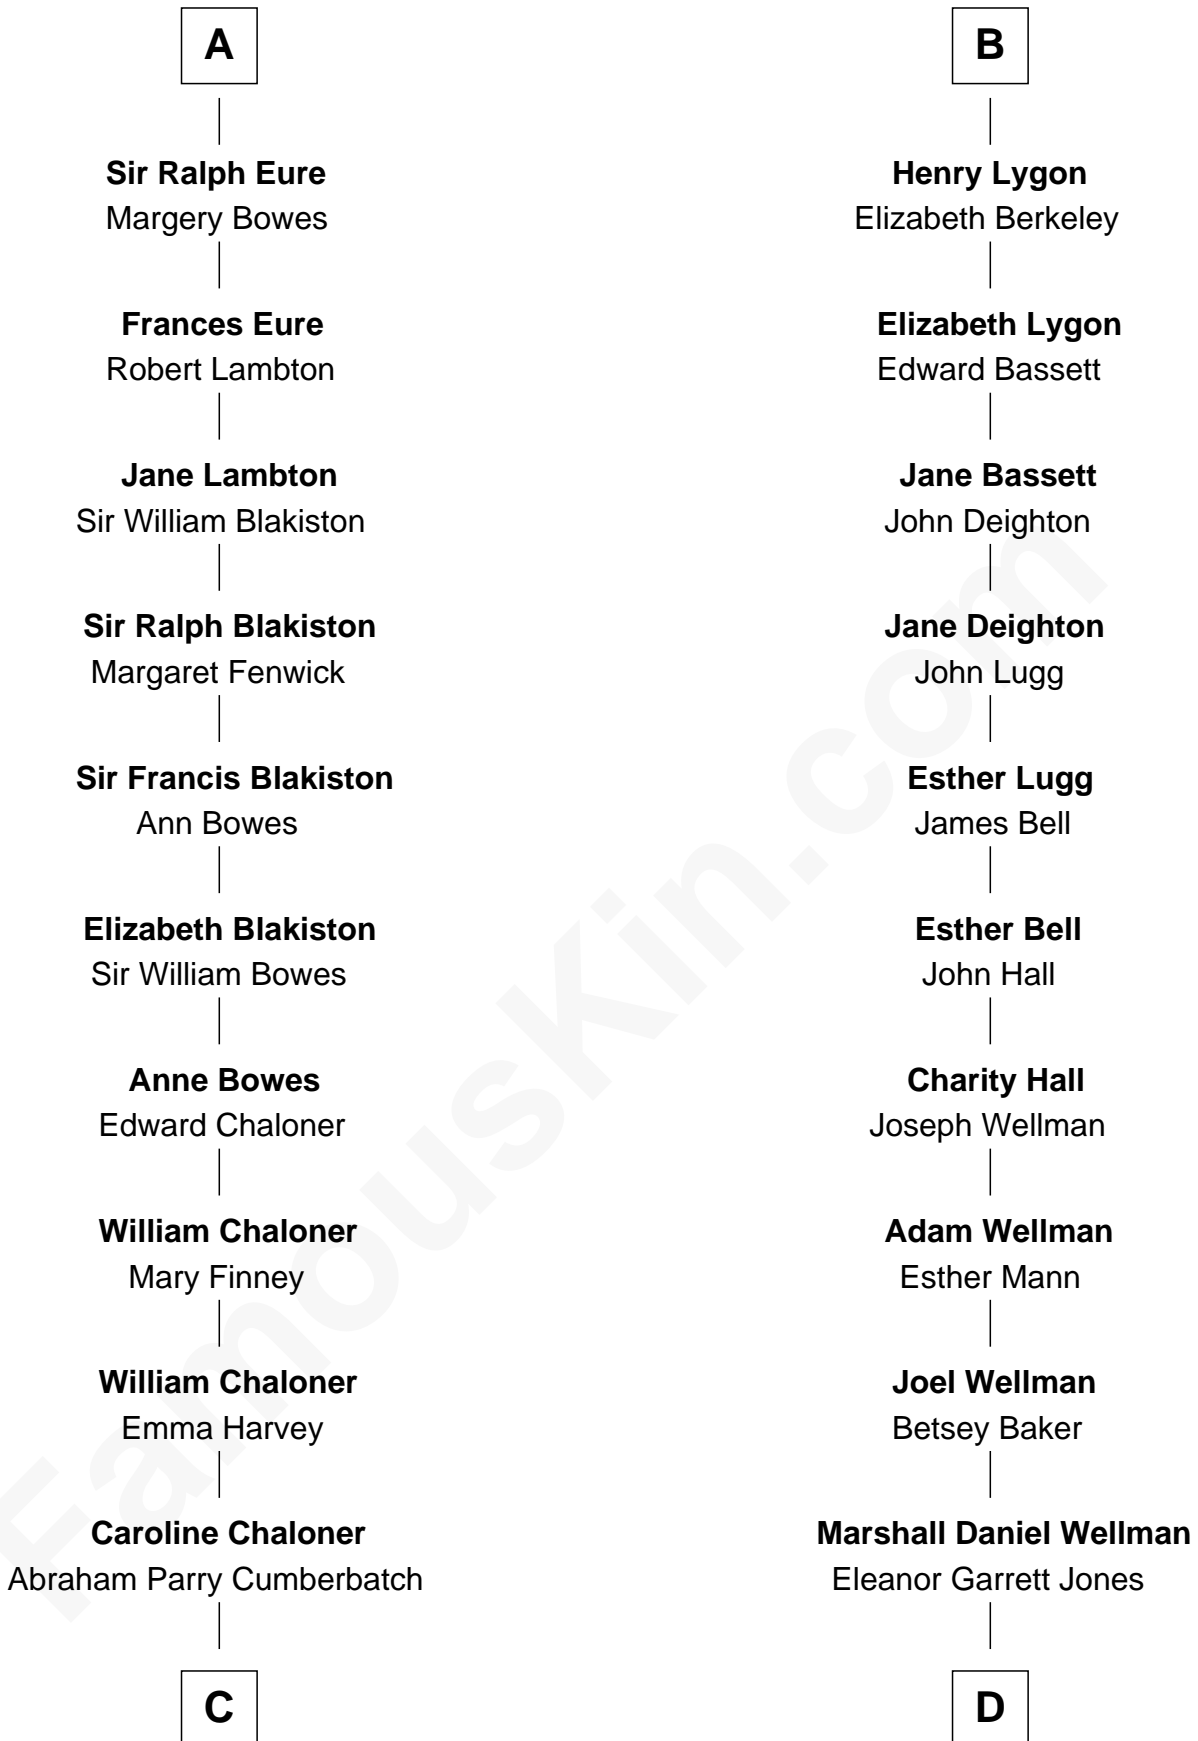

FamousKin.com

Relationship Chart of

Benedict Cumberbatch

Movie, Television and Stage Actor

18th cousin 3 times removed of

Jack London

Author of "The Call of the Wild"

C

Robert William Cumberbatch

Louisa Grace Hanson

Henry Alfred Cumberbatch

Hélène Gertrude Rees

Henry Carlton Cumberbatch

Pauline Ellen Laing Congdon

Timothy Carlton Congdon Cumberbatch

Wanda Ventham