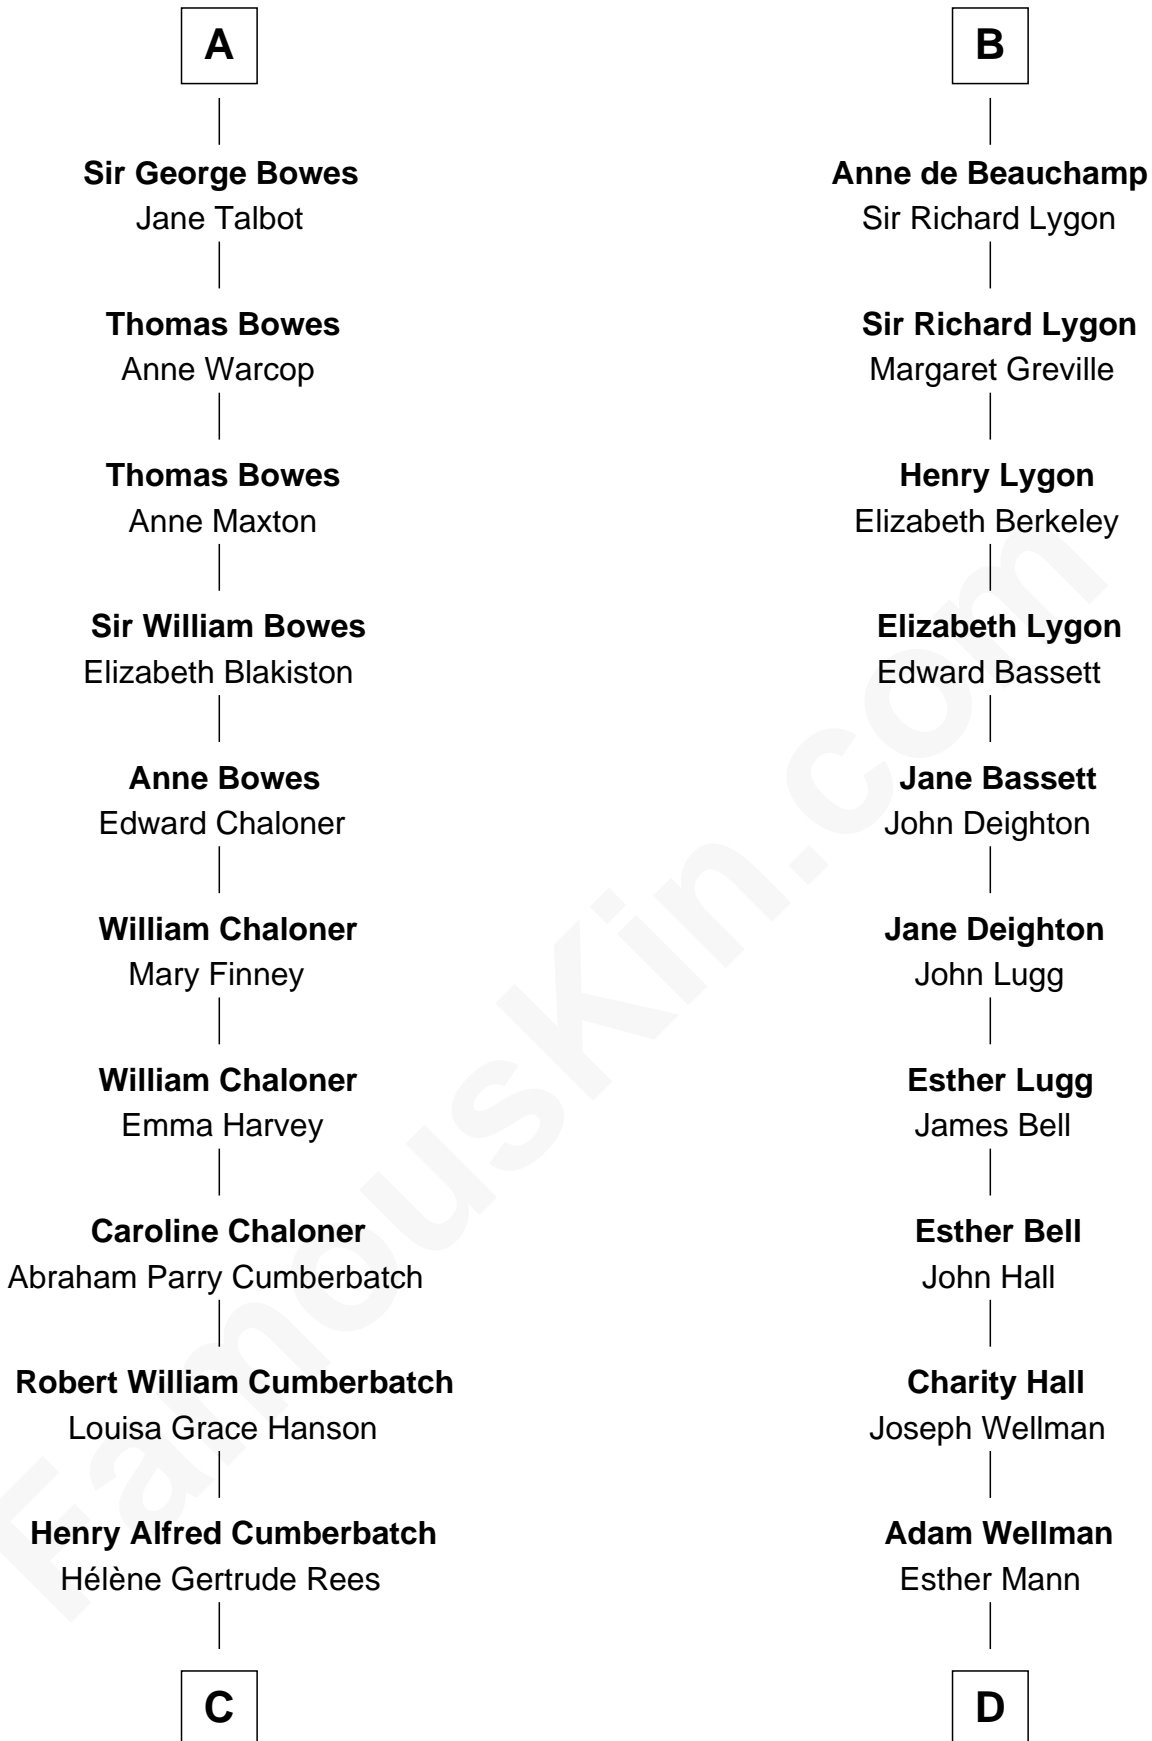

FamousKin.com Relationship Chart of

Benedict Cumberbatch
Movie, Television and Stage Actor

19th cousin 1 time removed of

Jack London

Author of "The Call of the Wild"

Sir Hugh I de Audley
Iseult de Mortimer

C

Henry Carlton Cumberbatch

Pauline Ellen Laing Congdon

Timothy Carlton Congdon Cumberbatch

Wanda Ventham

Benedict Cumberbatch

Movie, Television and Stage Actor

D