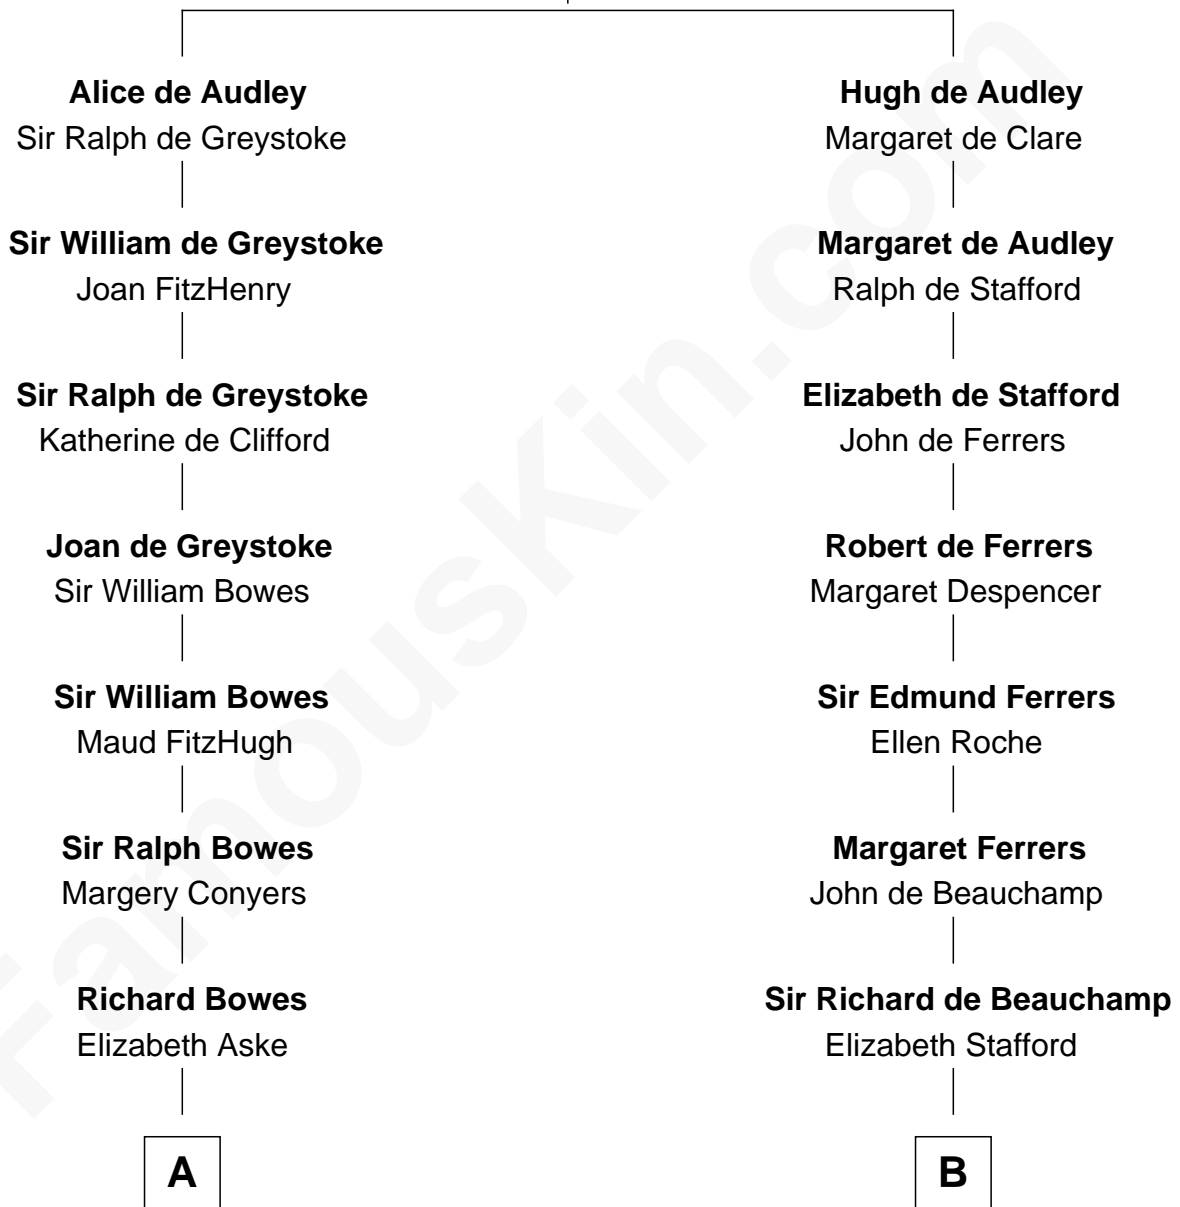

FamousKin.com Relationship Chart of

Benedict Cumberbatch
Movie, Television and Stage Actor

19th cousin 1 time removed of

Jack London

Author of "The Call of the Wild"

Sir Hugh I de Audley
Iseult de Mortimer

C

Henry Carlton Cumberbatch

Pauline Ellen Laing Congdon

Timothy Carlton Congdon Cumberbatch

Wanda Ventham

Benedict Cumberbatch

Movie, Television and Stage Actor

D