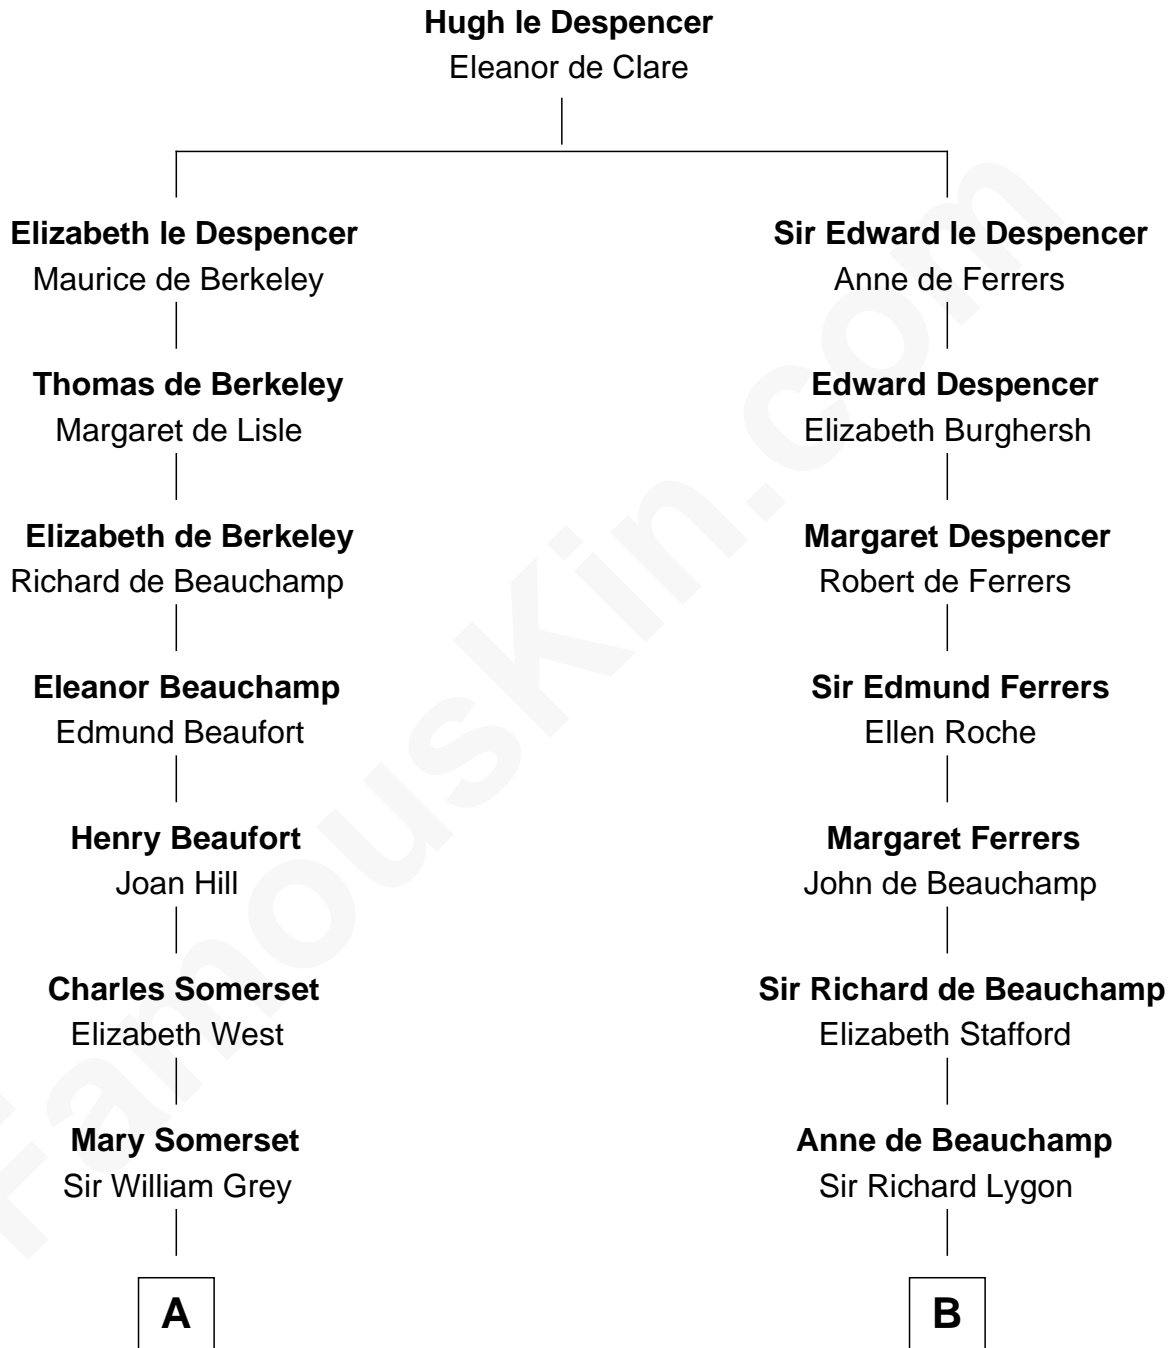

FamousKin.com Relationship Chart of

Benedict Cumberbatch
Movie, Television and Stage Actor

19th cousin 1 time removed of

Jack London

Author of "The Call of the Wild"

C

Henry Alfred Cumberbatch

Hélène Gertrude Rees

Henry Carlton Cumberbatch

Pauline Ellen Laing Congdon

Timothy Carlton Congdon Cumberbatch

Wanda Ventham

Benedict Cumberbatch

Movie, Television and Stage Actor

D

Marshall Daniel Wellman