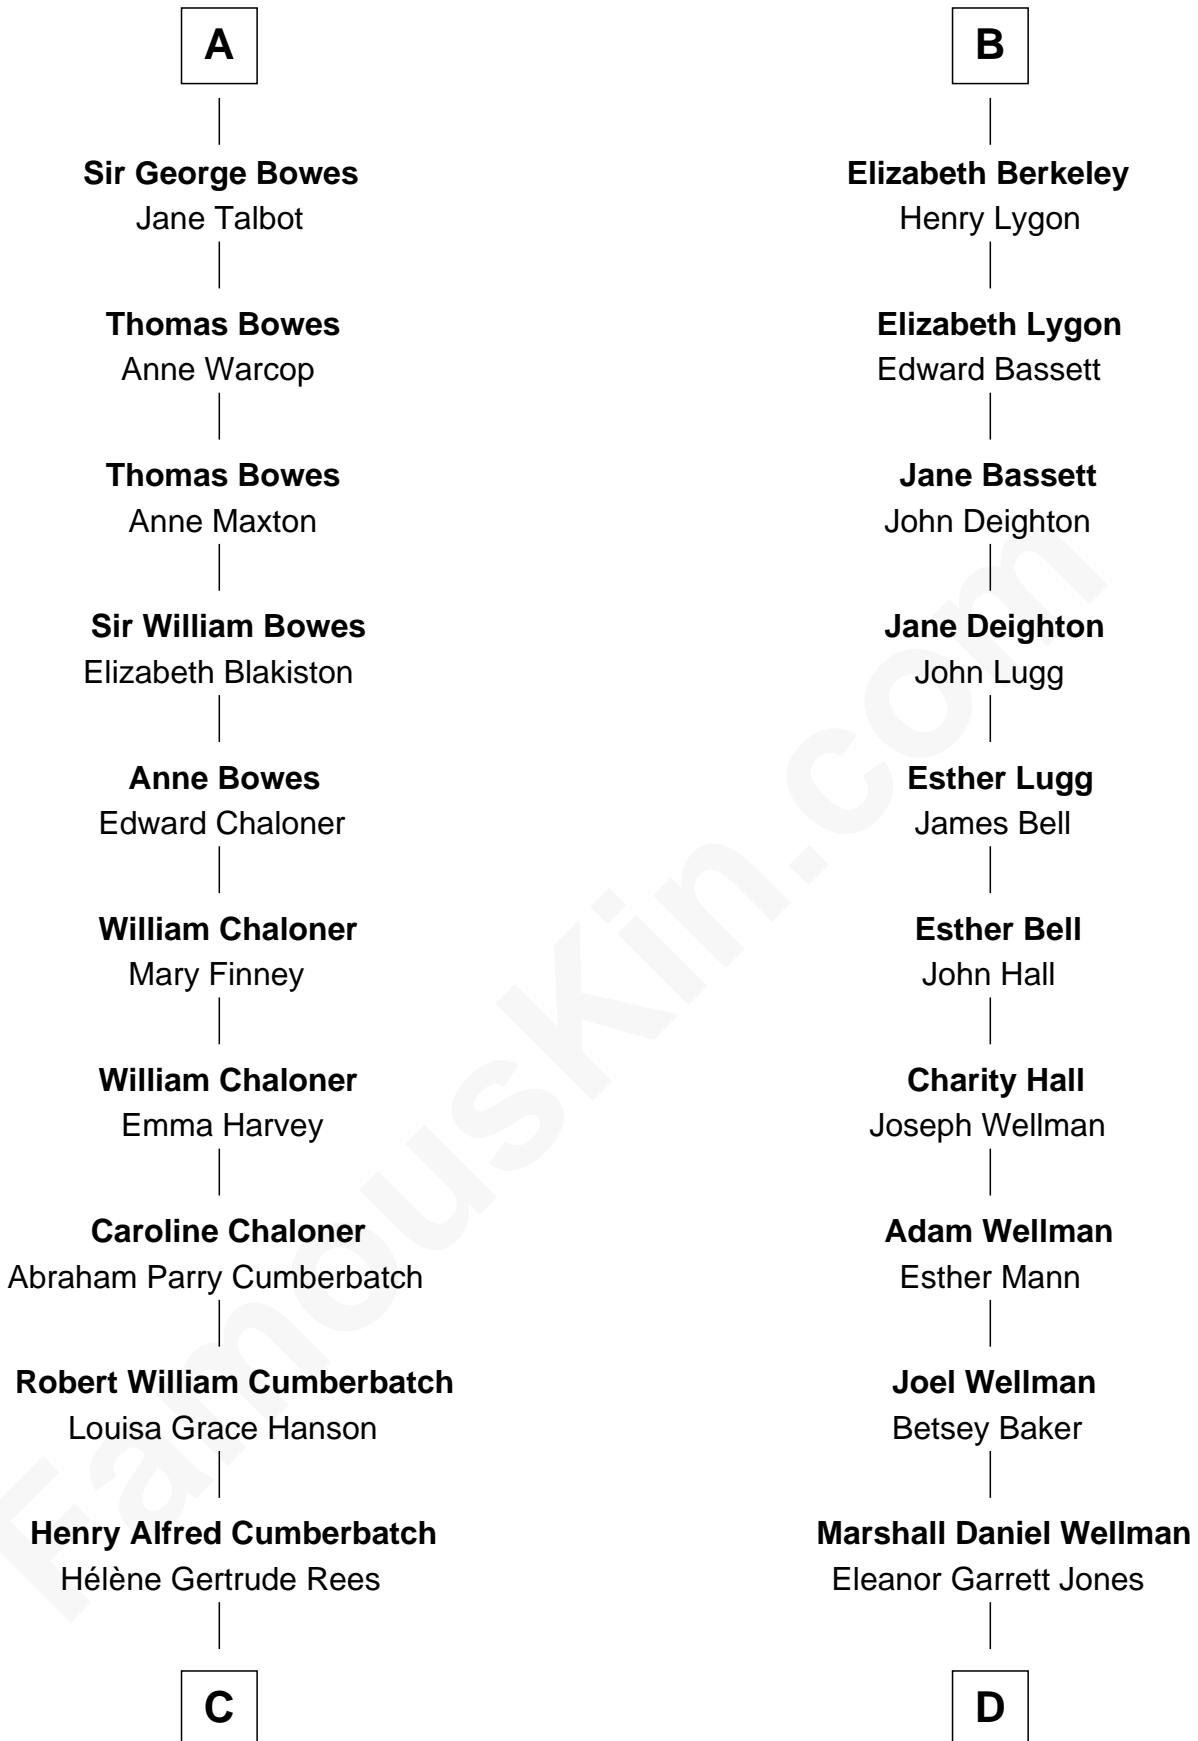

## Relationship Chart of

**Benedict Cumberbatch**

*Movie, Television and Stage Actor*

18th cousin 1 time removed of

**Jack London**

*Author of "The Call of the Wild"*

**Sir Maurice de Berkeley**

Eve la Zouche

**C**

**Henry Carlton Cumberbatch**

Pauline Ellen Laing Congdon

**Timothy Carlton Congdon Cumberbatch**

Wanda Ventham

**Benedict Cumberbatch**

*Movie, Television and Stage Actor*

**D**