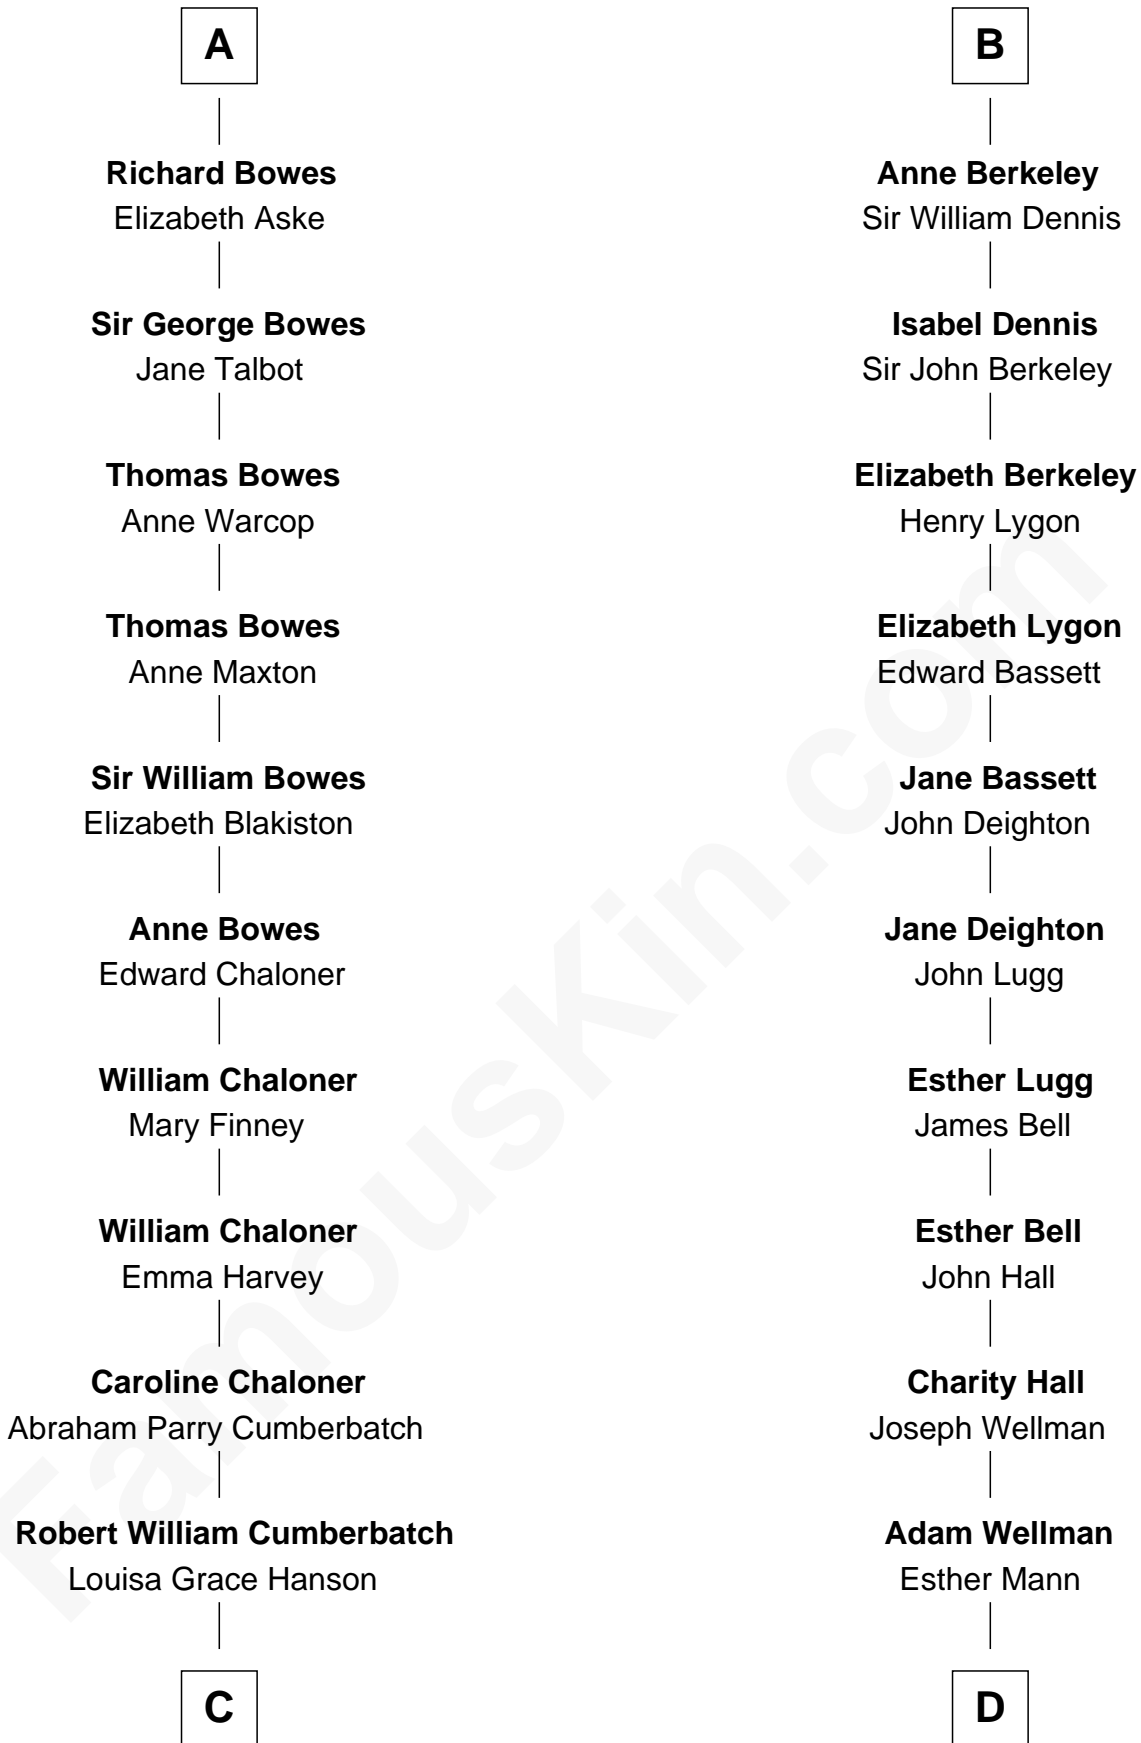

## Relationship Chart of

**Benedict Cumberbatch**

*Movie, Television and Stage Actor*

20th cousin of

**Jack London**

*Author of "The Call of the Wild"*

**John Fitzalan**  
Isabel de Mortimer

**C**

**Henry Alfred Cumberbatch**

Hélène Gertrude Rees

**Henry Carlton Cumberbatch**

Pauline Ellen Laing Congdon

**Timothy Carlton Congdon Cumberbatch**

Wanda Ventham

**Benedict Cumberbatch**

*Movie, Television and Stage Actor*

**D**

**Joel Wellman**

Betsey Baker

**Marshall Daniel Wellman**

Eleanor Garrett Jones

**Flora Wellman**

William Henry Chaney

**Jack London**