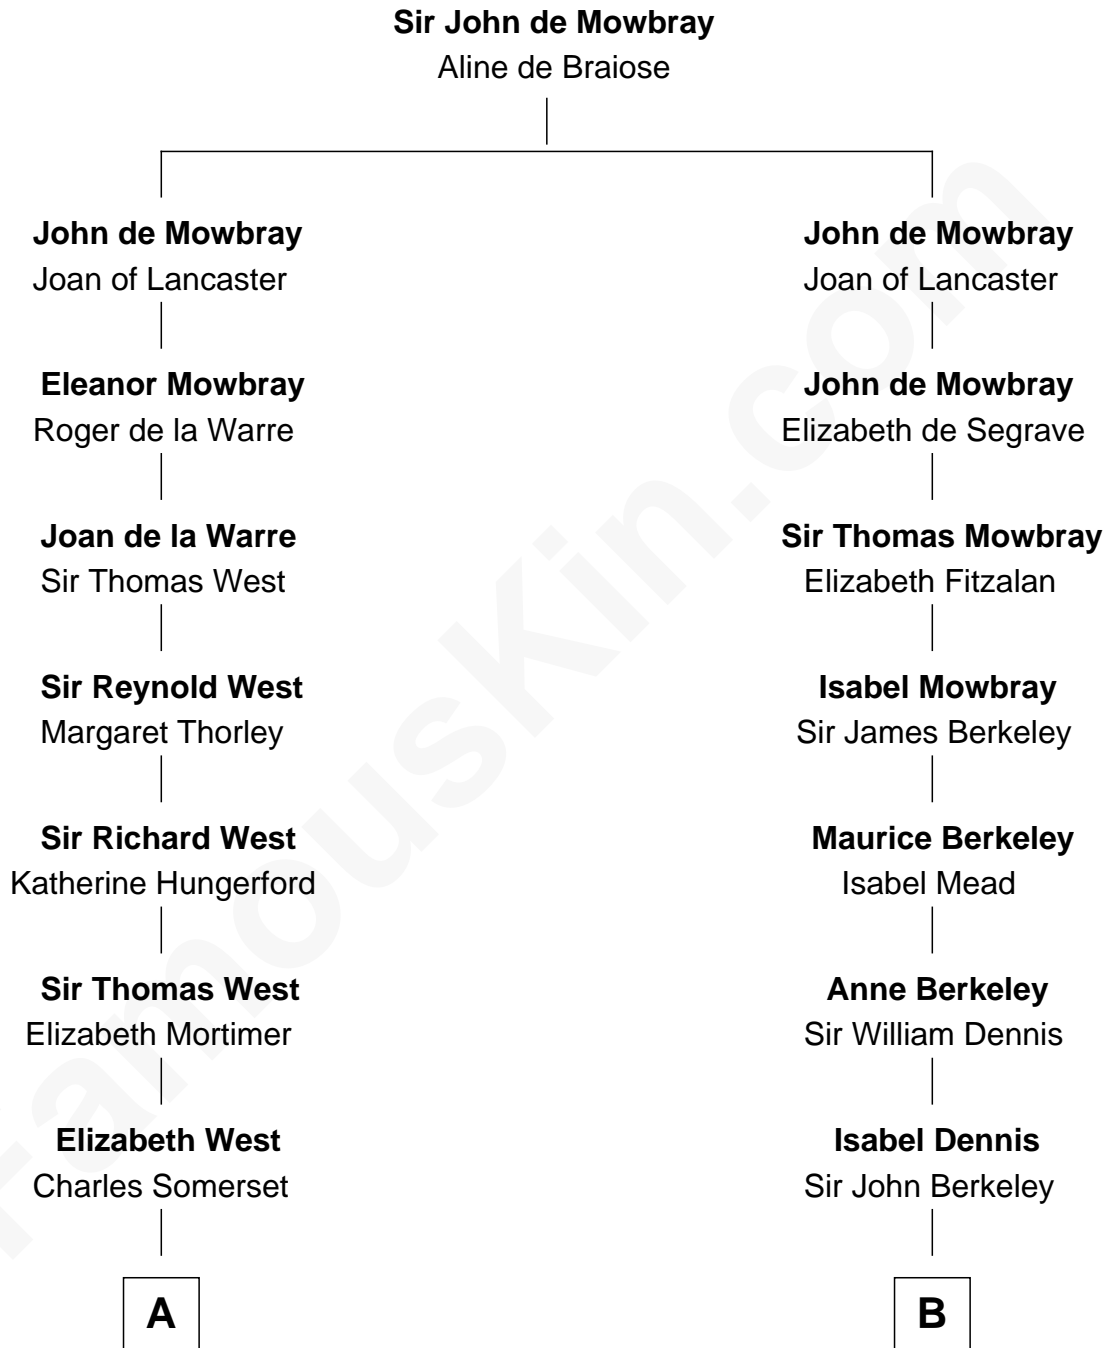

FamousKin.com Relationship Chart of

Benedict Cumberbatch
Movie, Television and Stage Actor
18th cousin 3 times removed of

Jack London
Author of "The Call of the Wild"

C

Robert William Cumberbatch

Louisa Grace Hanson

Henry Alfred Cumberbatch

Hélène Gertrude Rees

Henry Carlton Cumberbatch

Pauline Ellen Laing Congdon

Timothy Carlton Congdon Cumberbatch

Wanda Ventham

Benedict Cumberbatch

Movie, Television and Stage Actor