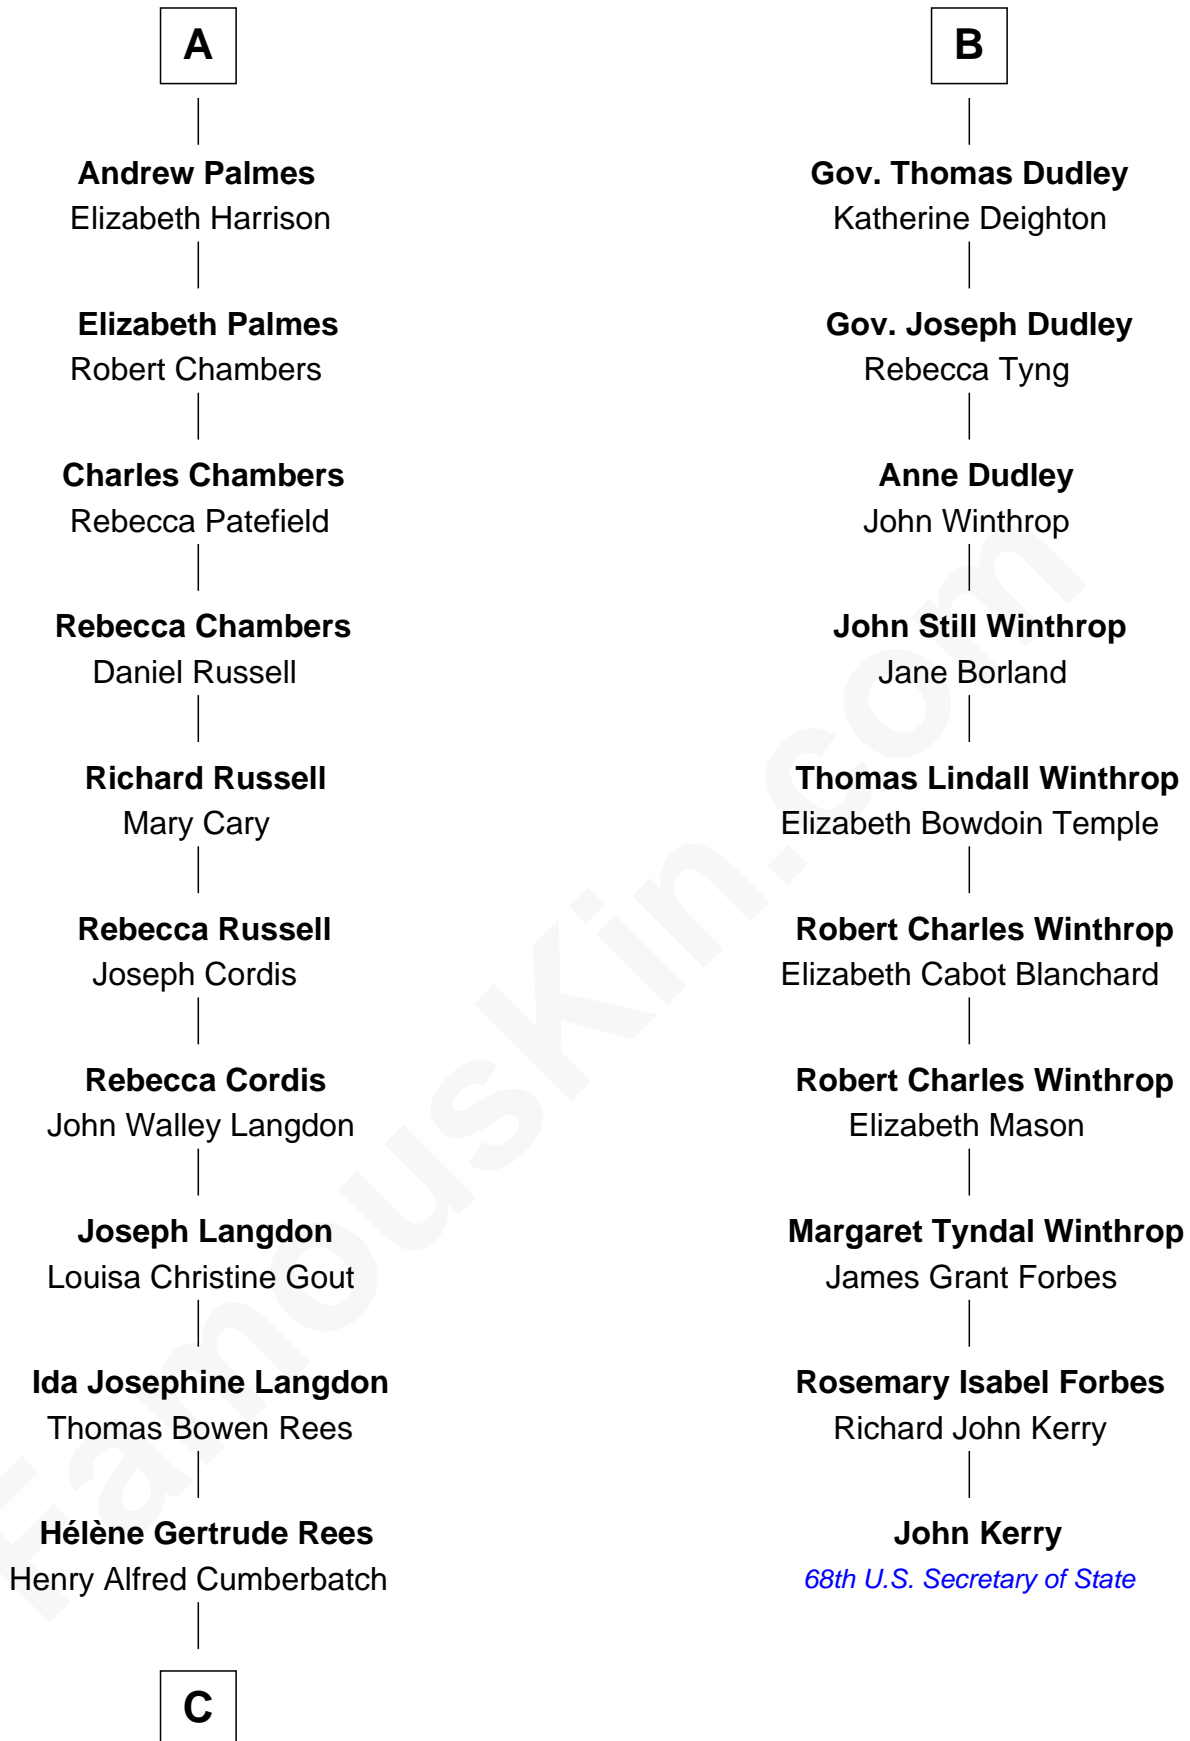

FamousKin.com Relationship Chart of

Benedict Cumberbatch
Movie, Television and Stage Actor

16th cousin 3 times removed of

John Kerry
68th U.S. Secretary of State

C

Henry Carlton Cumberbatch

Pauline Ellen Laing Congdon

Timothy Carlton Congdon Cumberbatch

Wanda Ventham

Benedict Cumberbatch

Movie, Television and Stage Actor

FamousKin.com