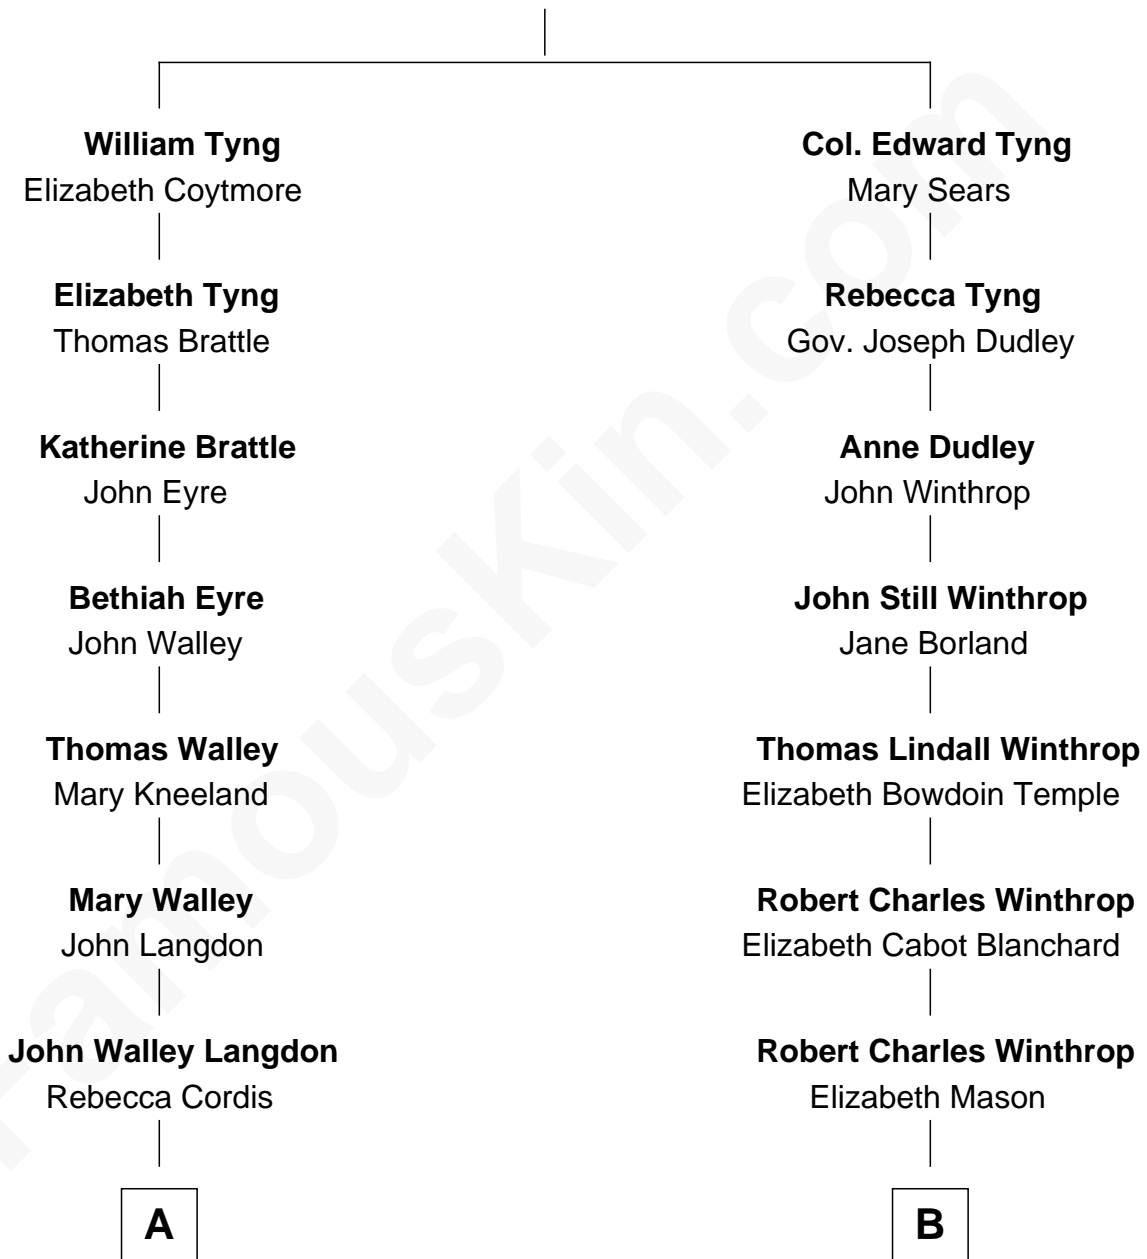

FamousKin.com Relationship Chart of

Benedict Cumberbatch
Movie, Television and Stage Actor

9th cousin 3 times removed of

John Kerry
68th U.S. Secretary of State

----- Tyng

A

Joseph Langdon
Louisa Christine Gout

Ida Josephine Langdon
Thomas Bowen Rees

Hélène Gertrude Rees
Henry Alfred Cumberbatch

Henry Carlton Cumberbatch
Pauline Ellen Laing Congdon

Timothy Carlton Congdon Cumberbatch
Wanda Ventham

Benedict Cumberbatch
Movie, Television and Stage Actor

B

Margaret Tyndal Winthrop
James Grant Forbes

Rosemary Isabel Forbes
Richard John Kerry

John Kerry
68th U.S. Secretary of State