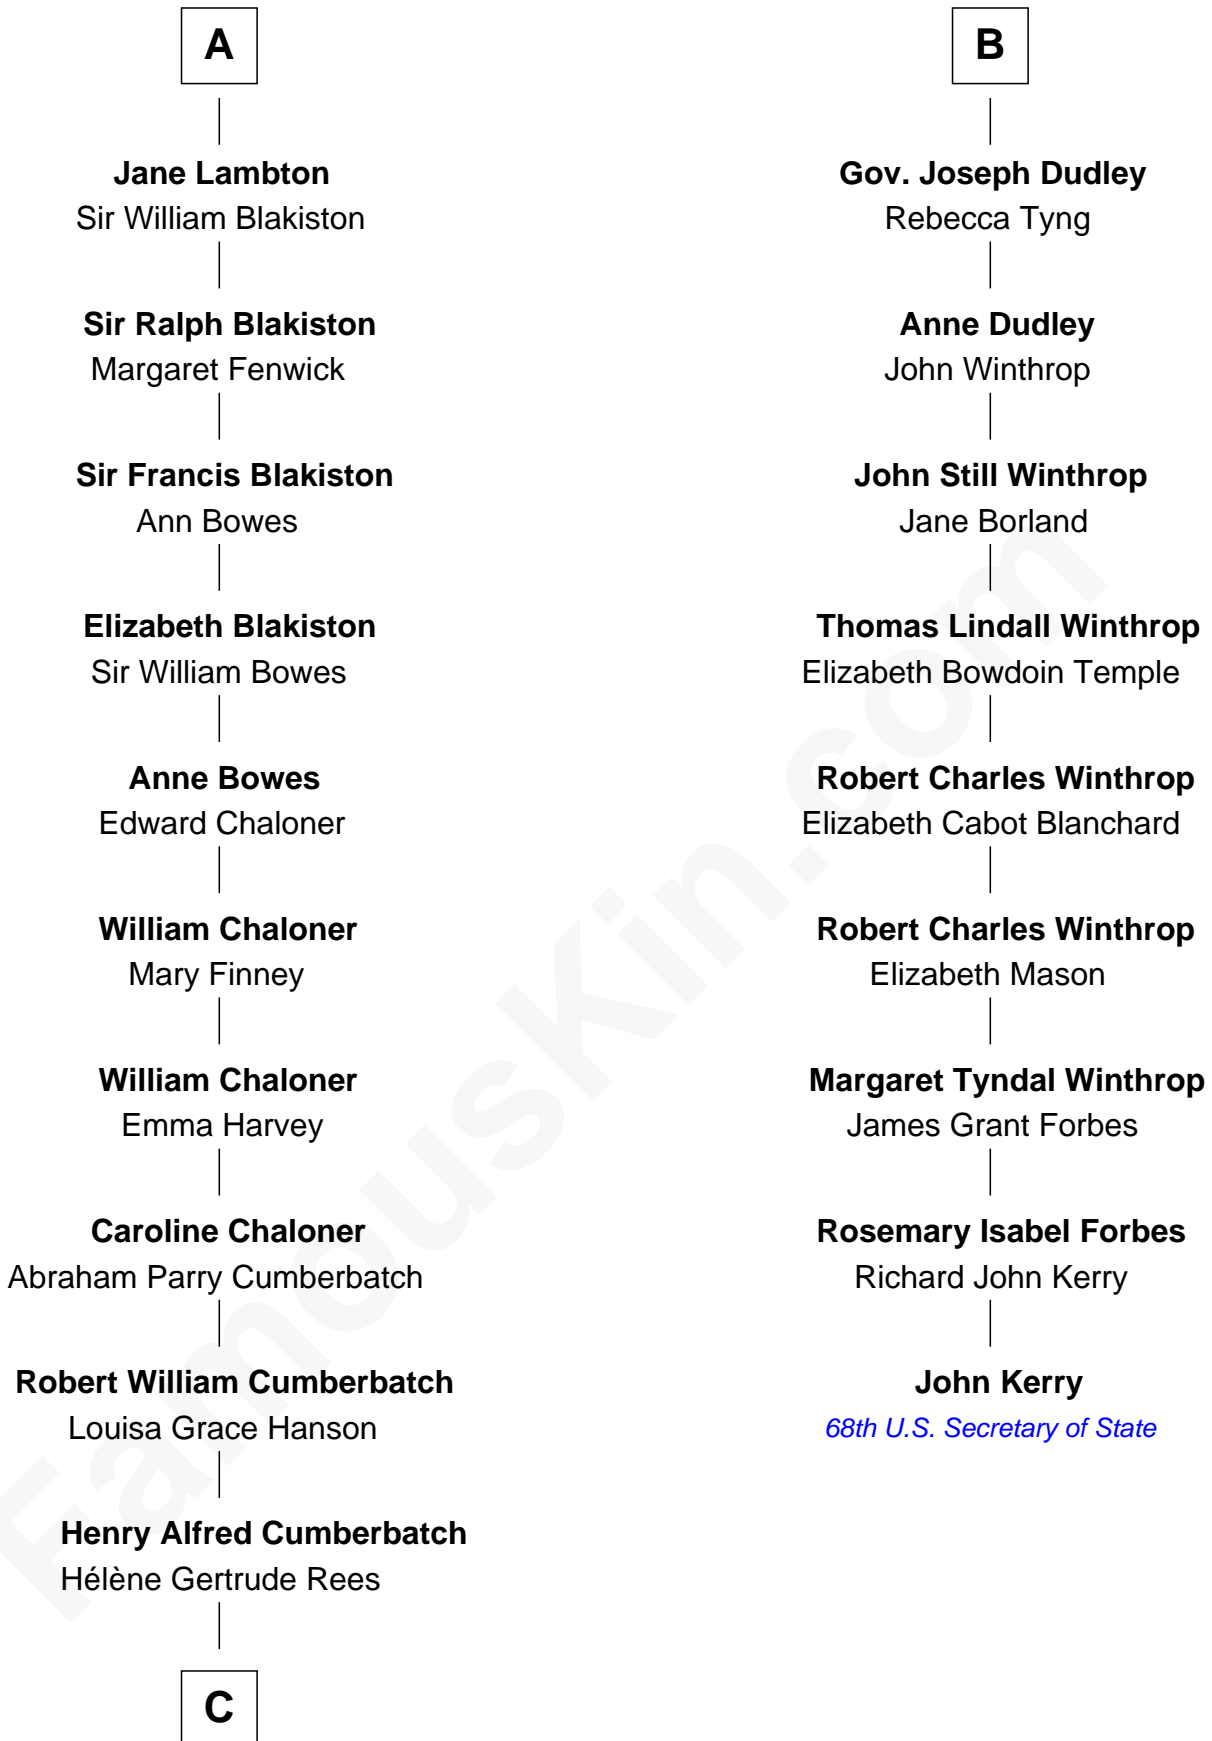

FamousKin.com Relationship Chart of

Benedict Cumberbatch
Movie, Television and Stage Actor

15th cousin 4 times removed of

John Kerry
68th U.S. Secretary of State

C

Henry Carlton Cumberbatch

Pauline Ellen Laing Congdon

Timothy Carlton Congdon Cumberbatch

Wanda Ventham

Benedict Cumberbatch

Movie, Television and Stage Actor

FamousKin.com