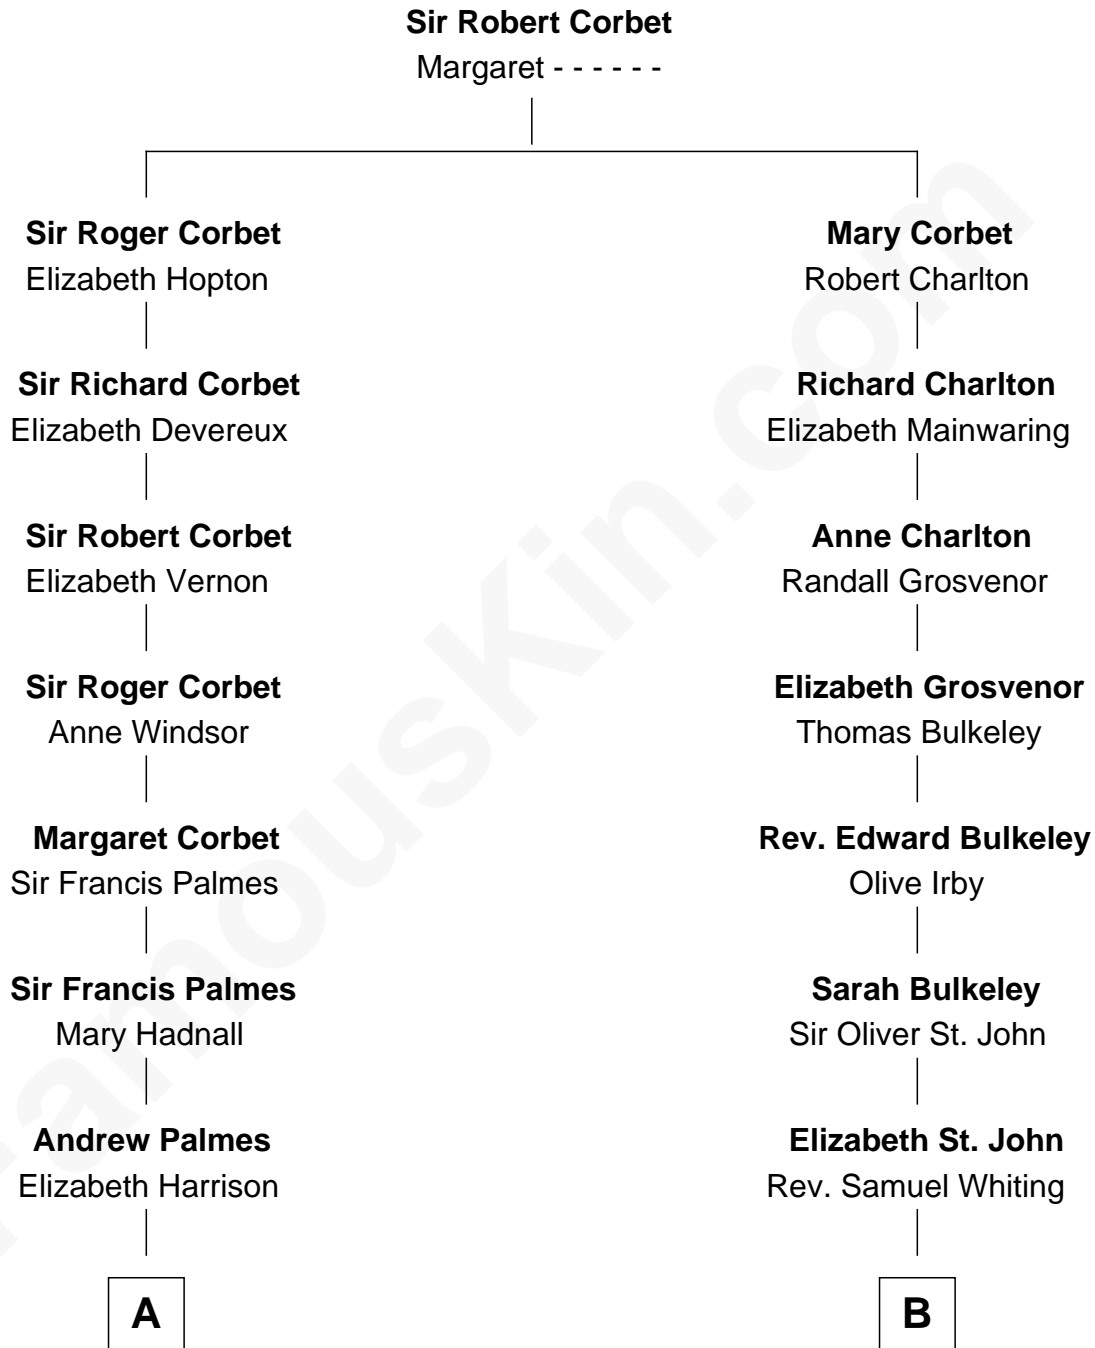

# FamousKin.com

## Relationship Chart of

**Benedict Cumberbatch**  
*Movie, Television and Stage Actor*

16th cousin 2 times removed of

**John Kerry**  
*68th U.S. Secretary of State*

**Timothy Carlton Congdon Cumberbatch**

Wanda Ventham

**Benedict Cumberbatch**

*Movie, Television and Stage Actor*

FamousKin.com