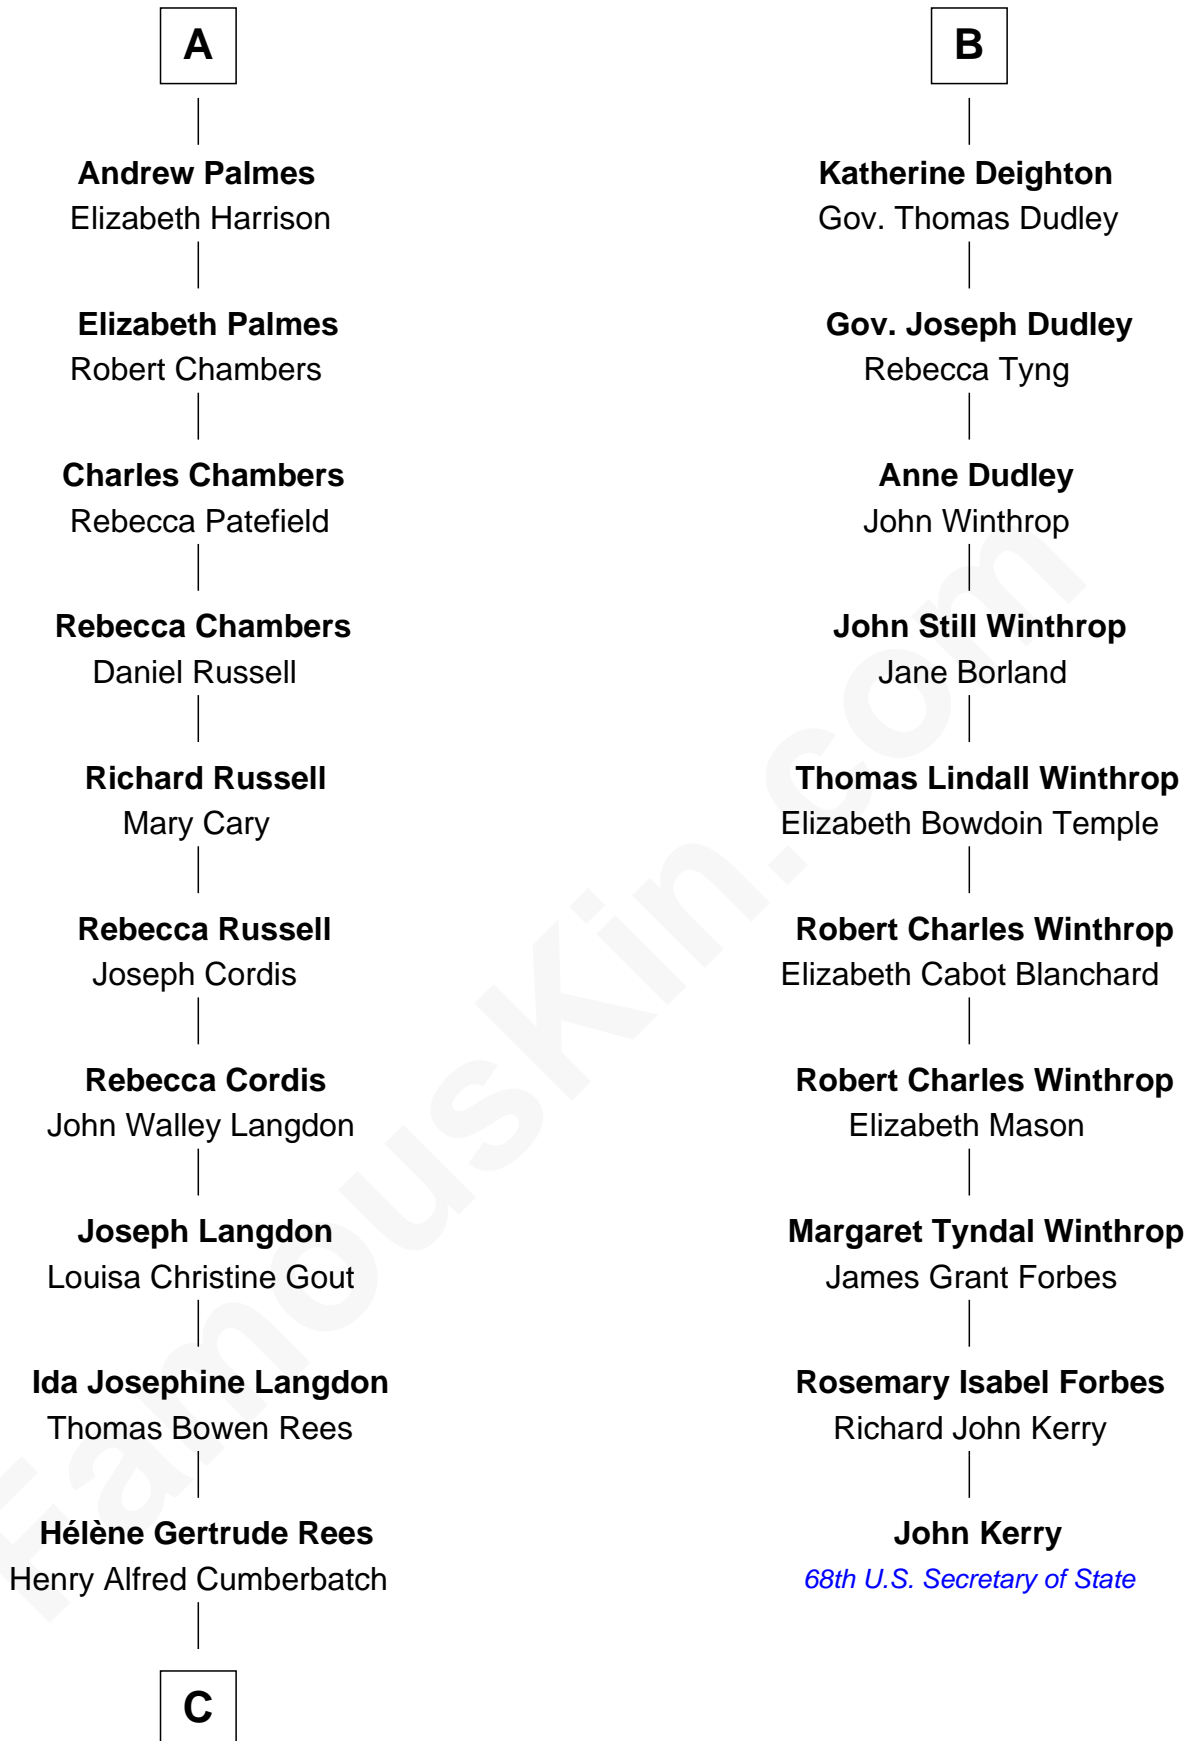

FamousKin.com

Relationship Chart of

Benedict Cumberbatch
Movie, Television and Stage Actor

16th cousin 3 times removed of

John Kerry
68th U.S. Secretary of State

C

Henry Carlton Cumberbatch

Pauline Ellen Laing Congdon

Timothy Carlton Congdon Cumberbatch

Wanda Ventham

Benedict Cumberbatch

Movie, Television and Stage Actor

FamousKin.com