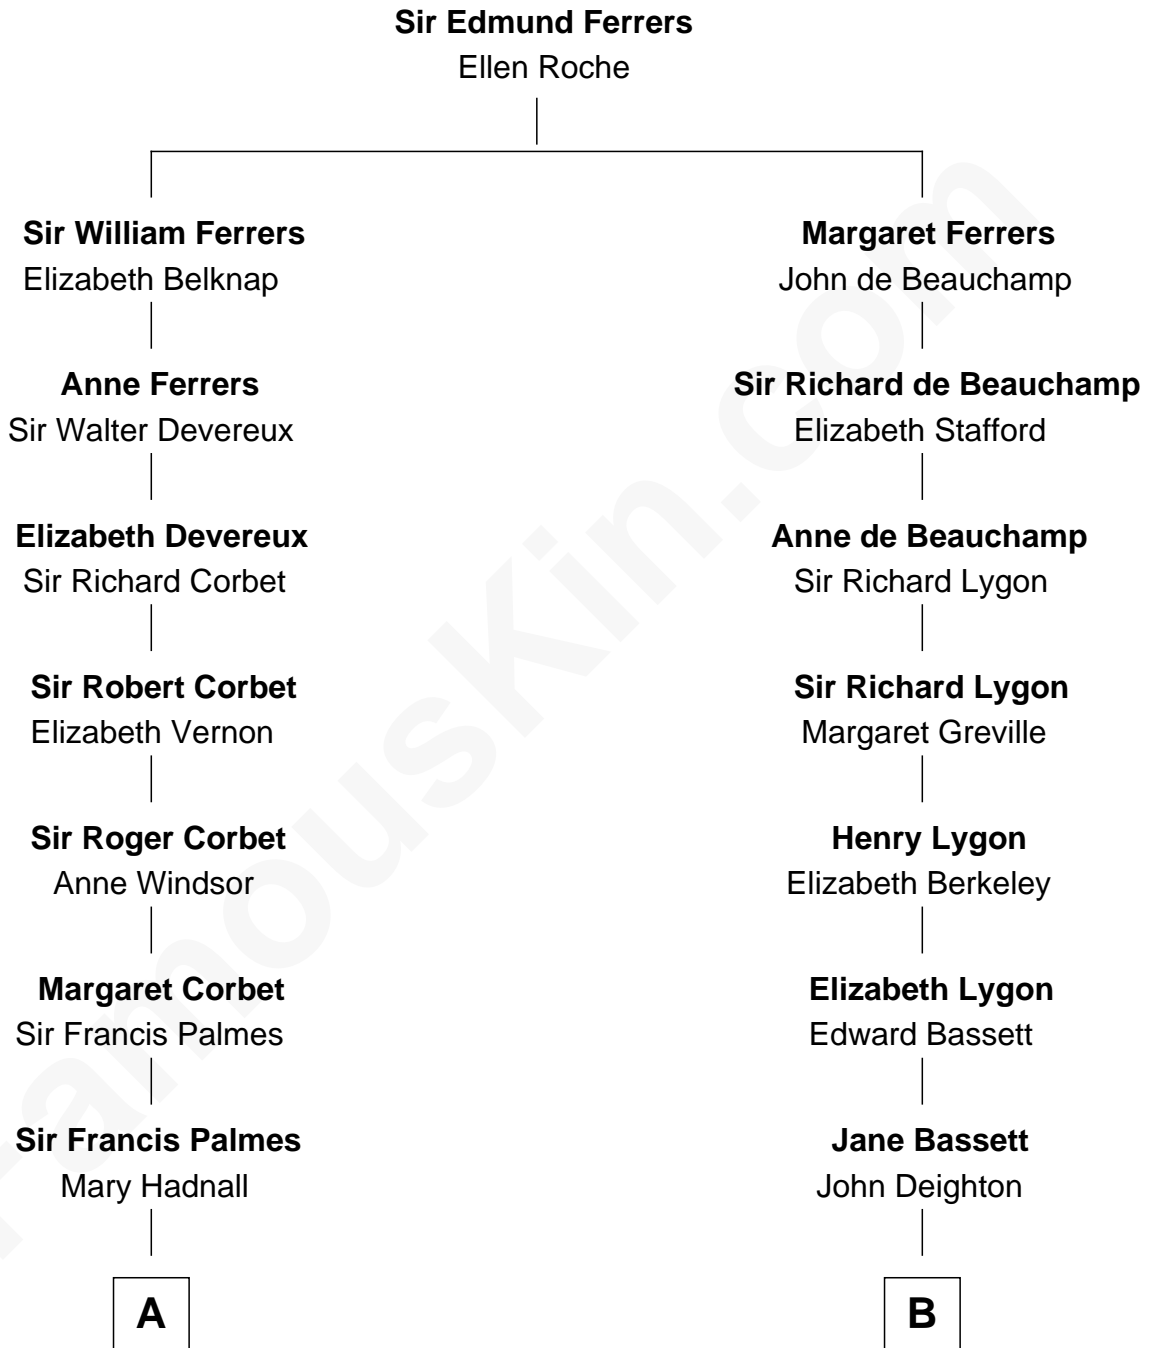

FamousKin.com

Relationship Chart of

Benedict Cumberbatch
Movie, Television and Stage Actor

16th cousin 3 times removed of

John Kerry
68th U.S. Secretary of State

C

Henry Carlton Cumberbatch

Pauline Ellen Laing Congdon

Timothy Carlton Congdon Cumberbatch

Wanda Ventham

Benedict Cumberbatch

Movie, Television and Stage Actor

FamousKin.com