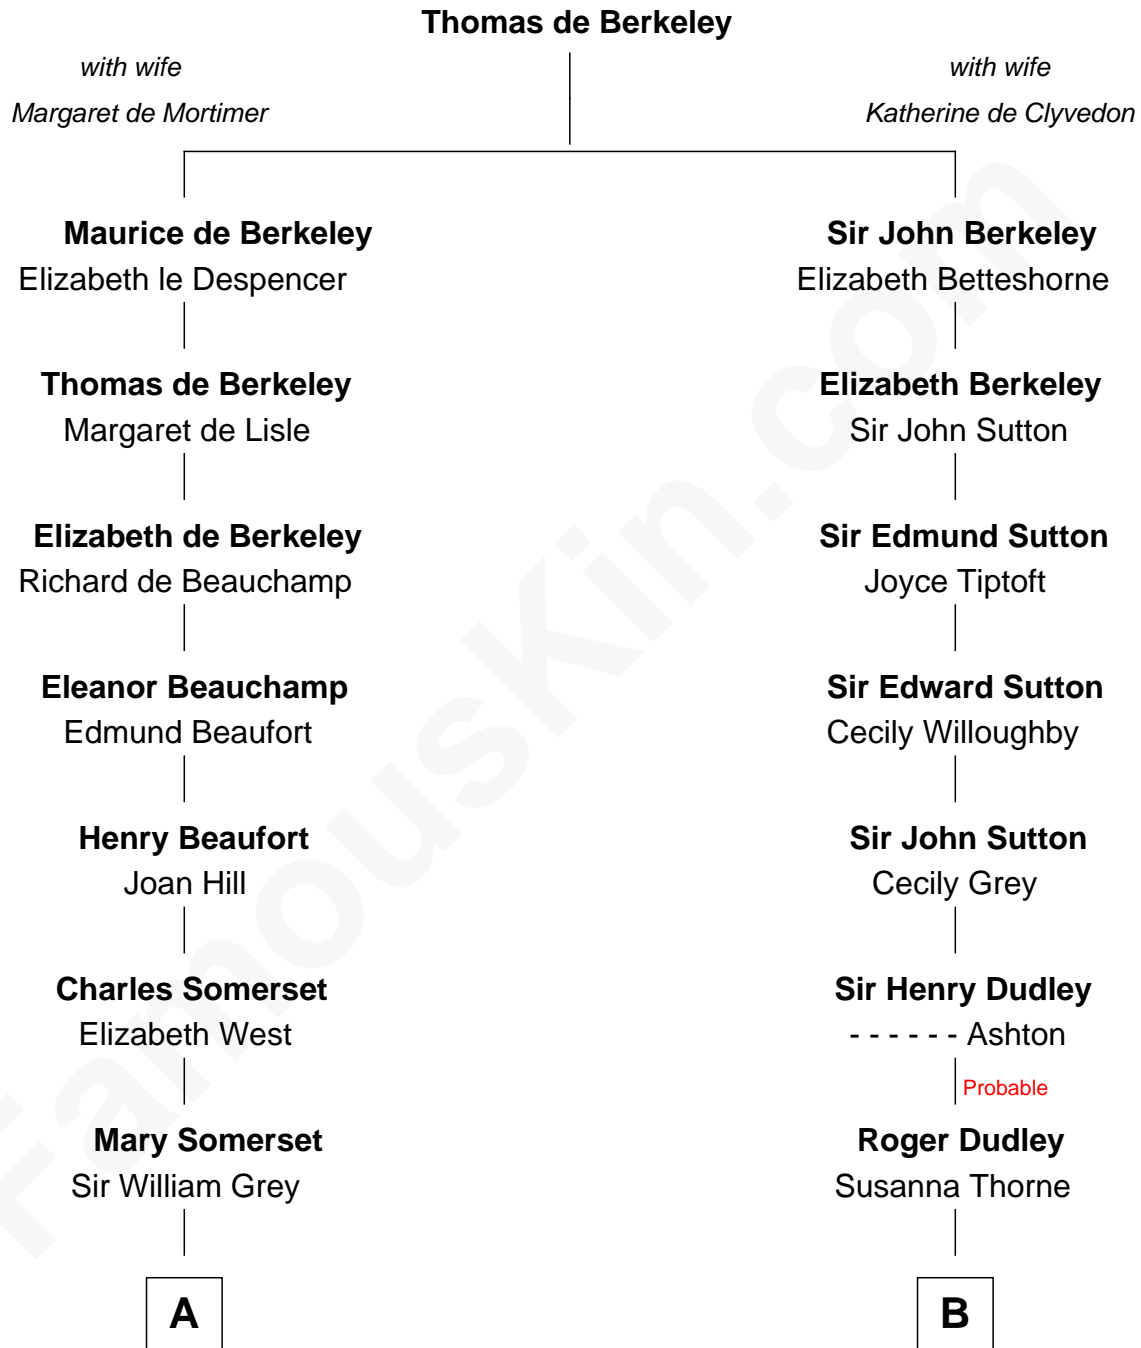

FamousKin.com Relationship Chart of

Benedict Cumberbatch
Movie, Television and Stage Actor

16th cousin 4 times removed of

John Kerry
68th U.S. Secretary of State

C

Henry Alfred Cumberbatch

Hélène Gertrude Rees

Henry Carlton Cumberbatch

Pauline Ellen Laing Congdon

Timothy Carlton Congdon Cumberbatch

Wanda Ventham

Benedict Cumberbatch

Movie, Television and Stage Actor

FamousKin.com