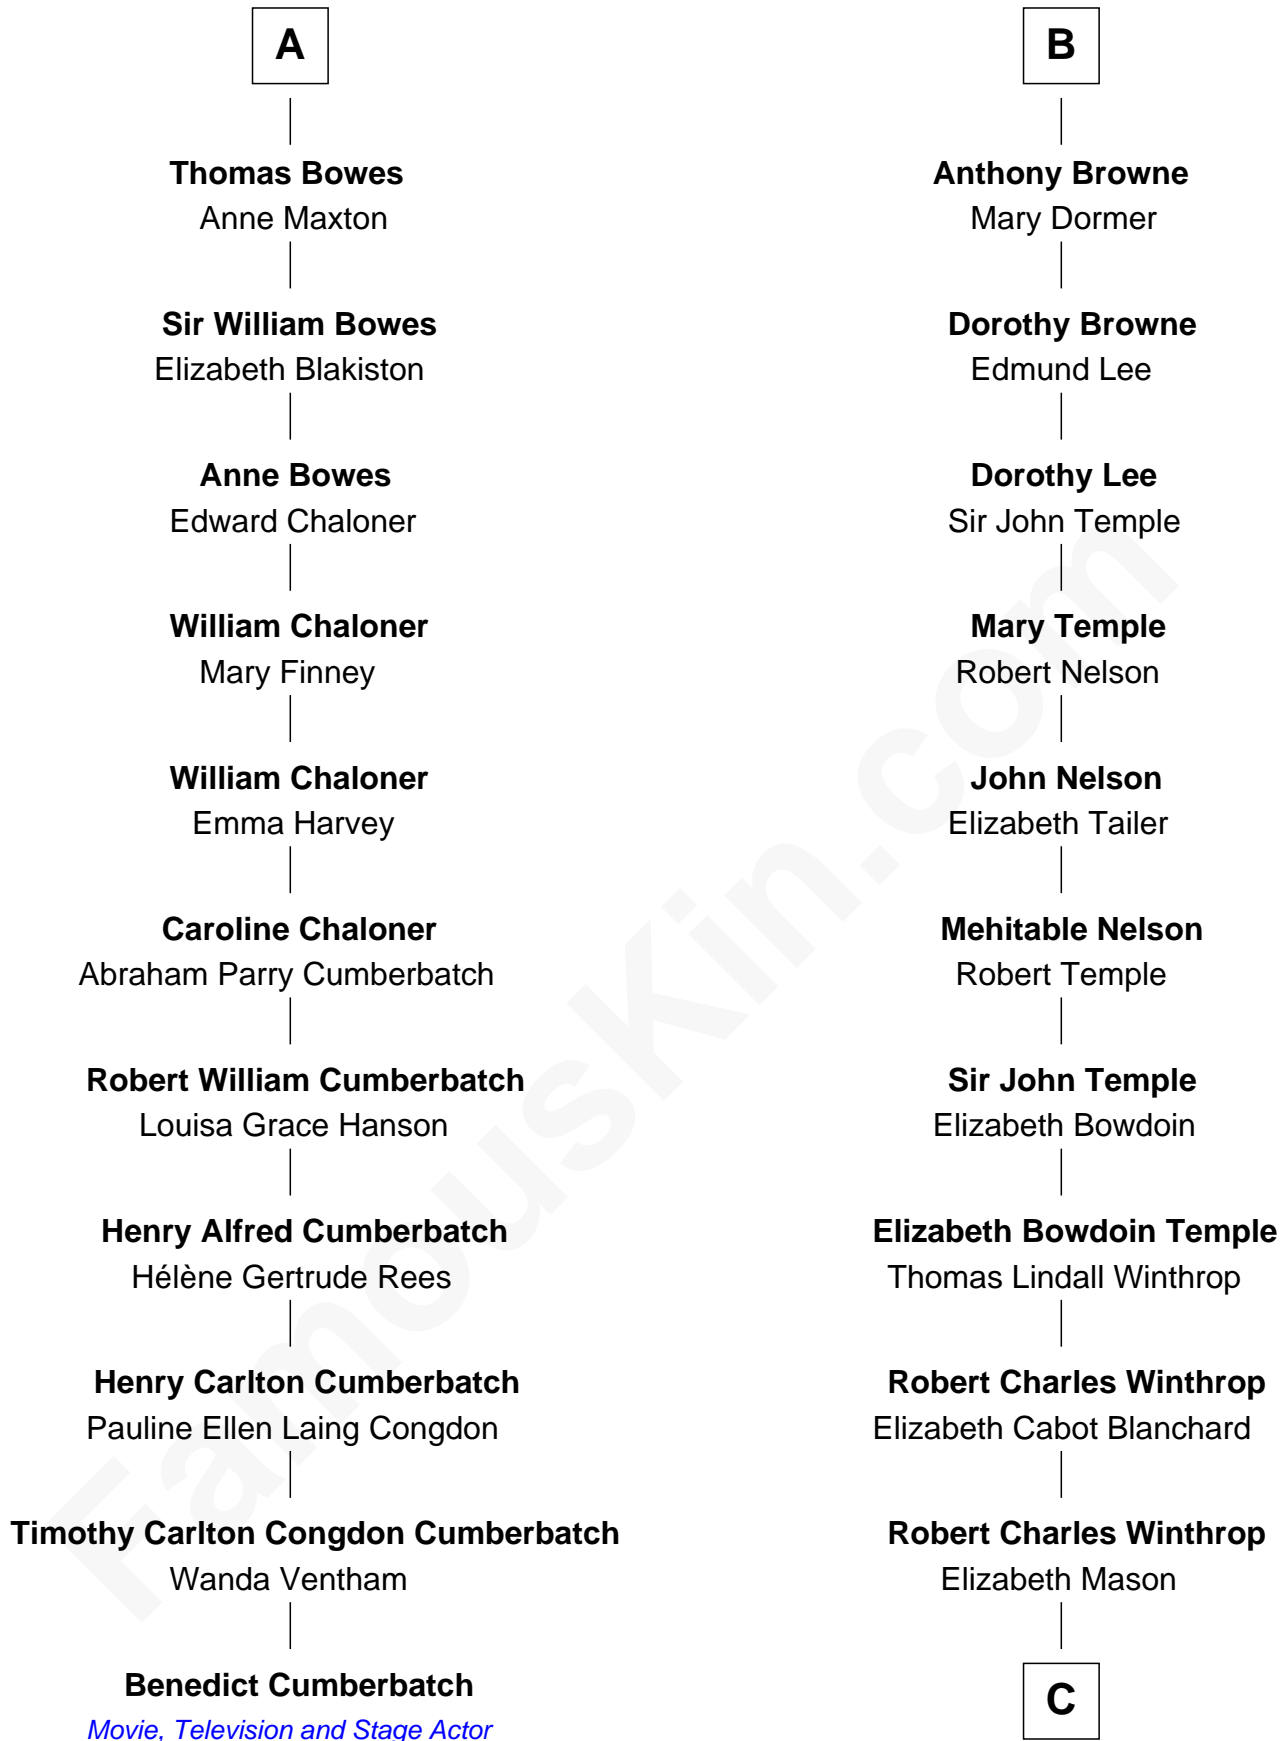

FamousKin.com Relationship Chart of

Benedict Cumberbatch
Movie, Television and Stage Actor

17th cousin 2 times removed of

John Kerry
68th U.S. Secretary of State

C

Margaret Tyndal Winthrop

James Grant Forbes

Rosemary Isabel Forbes

Richard John Kerry

John Kerry

68th U.S. Secretary of State

FamousKin.com