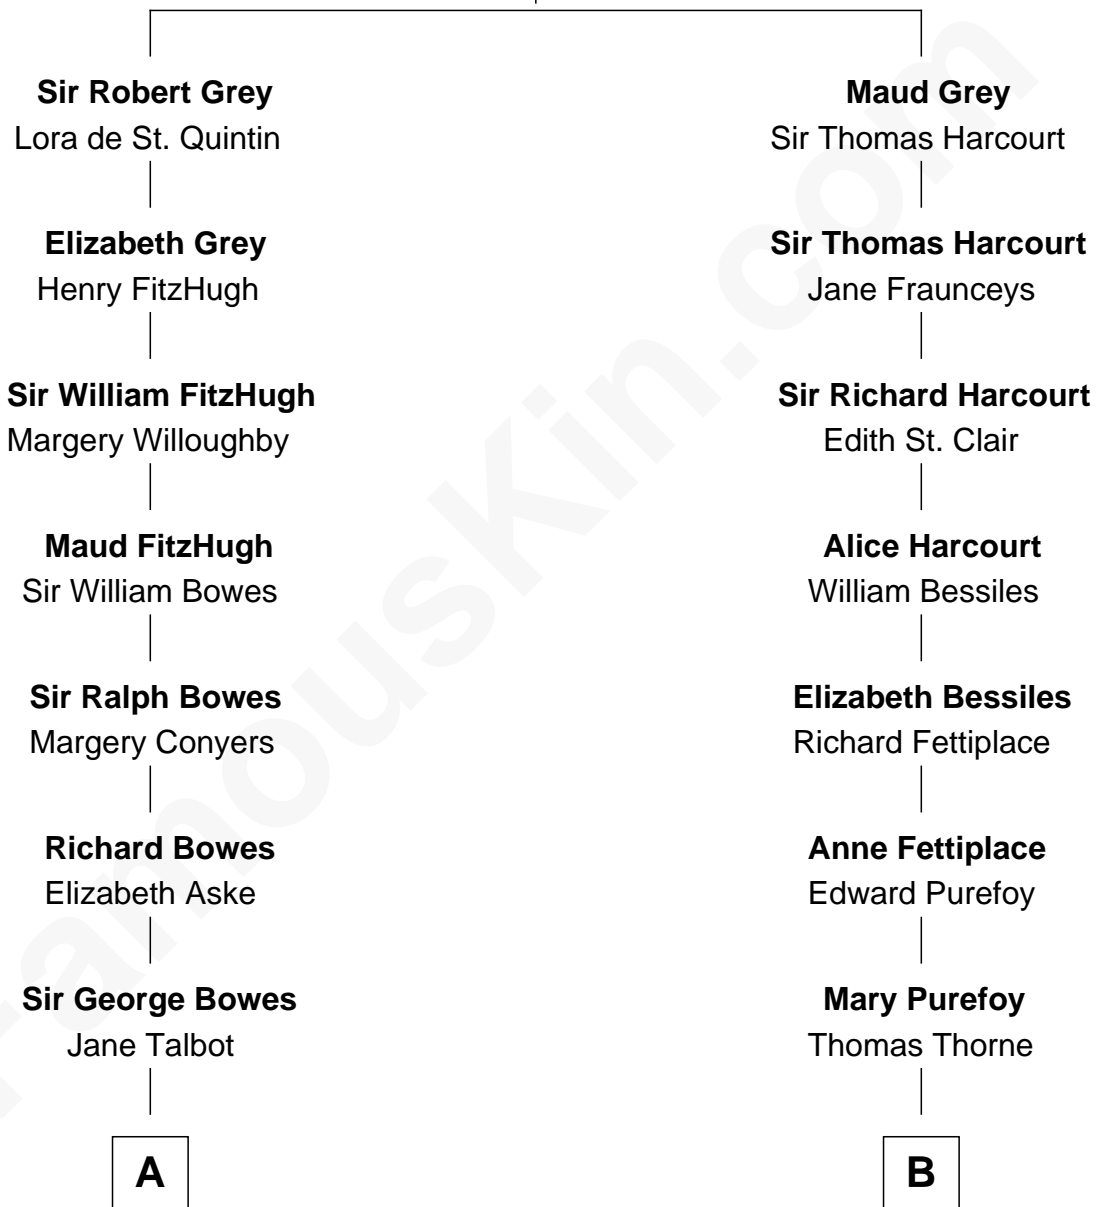

## Relationship Chart of

**Benedict Cumberbatch**

*Movie, Television and Stage Actor*

17th cousin 1 time removed of

**John Kerry**

*68th U.S. Secretary of State*

**Sir John Grey**

Avice Marmion

**Timothy Carlton Congdon Cumberbatch**

Wanda Ventham

**Benedict Cumberbatch**

*Movie, Television and Stage Actor*

FamousKin.com