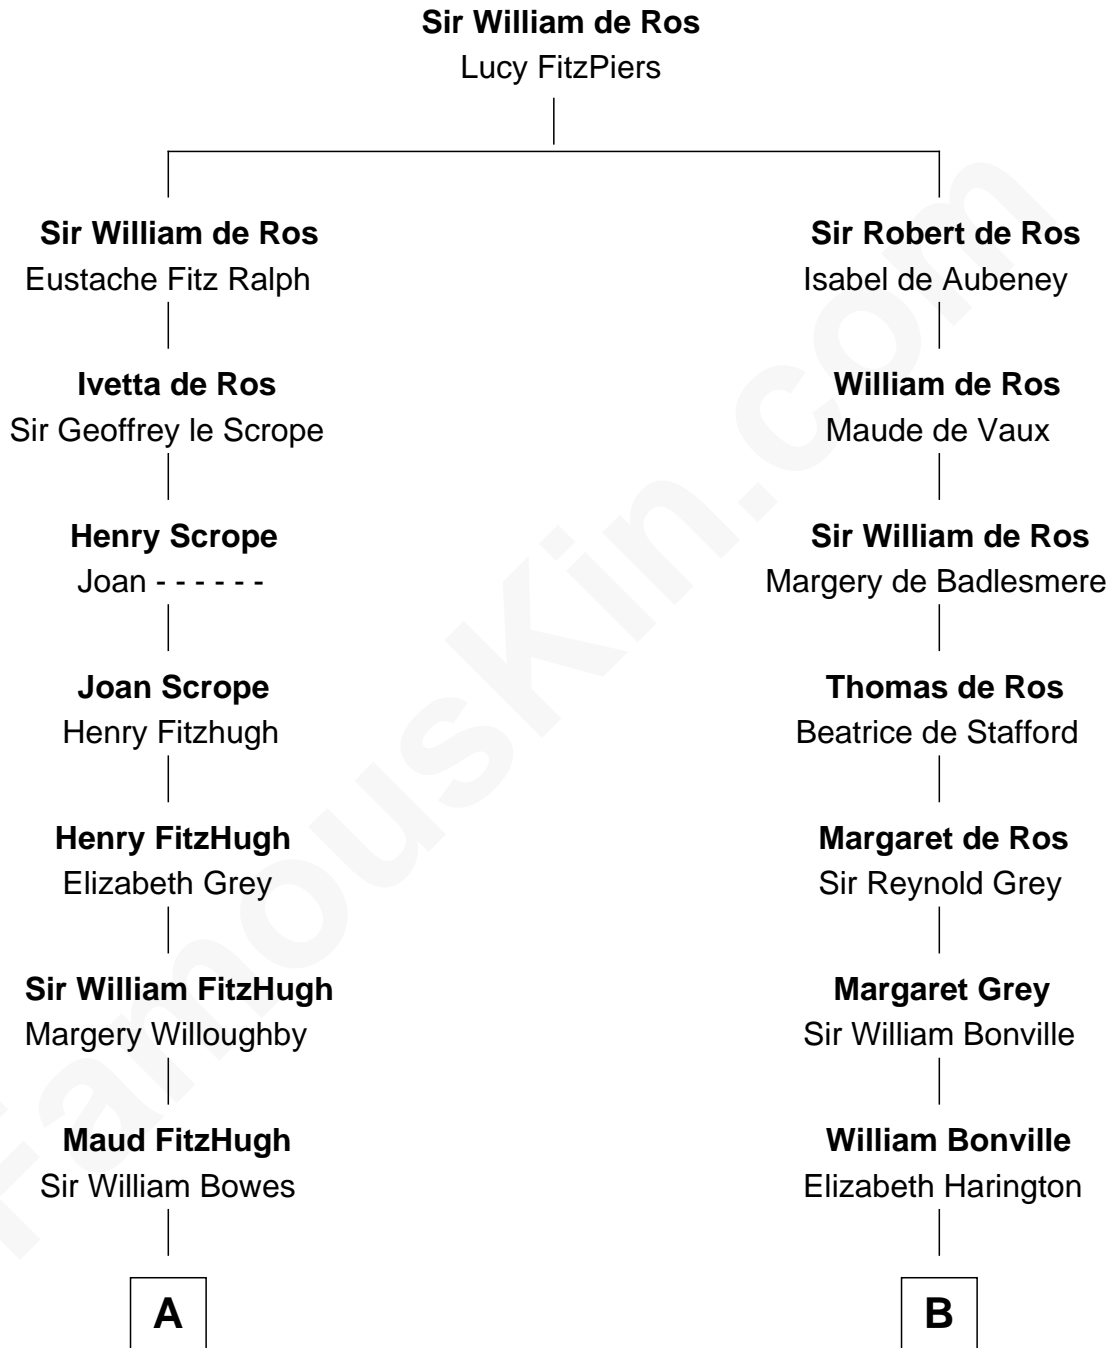

FamousKin.com
Relationship Chart of
Benedict Cumberbatch
Movie, Television and Stage Actor

21st cousin of
John Kerry
68th U.S. Secretary of State

C

Robert William Cumberbatch

Louisa Grace Hanson

Henry Alfred Cumberbatch

Robert Charles Winthrop

Elizabeth Cabot Blanchard

Robert Charles Winthrop

Elizabeth Mason

Margaret Tyndal Winthrop

James Grant Forbes

Rosemary Isabel Forbes

Richard John Kerry