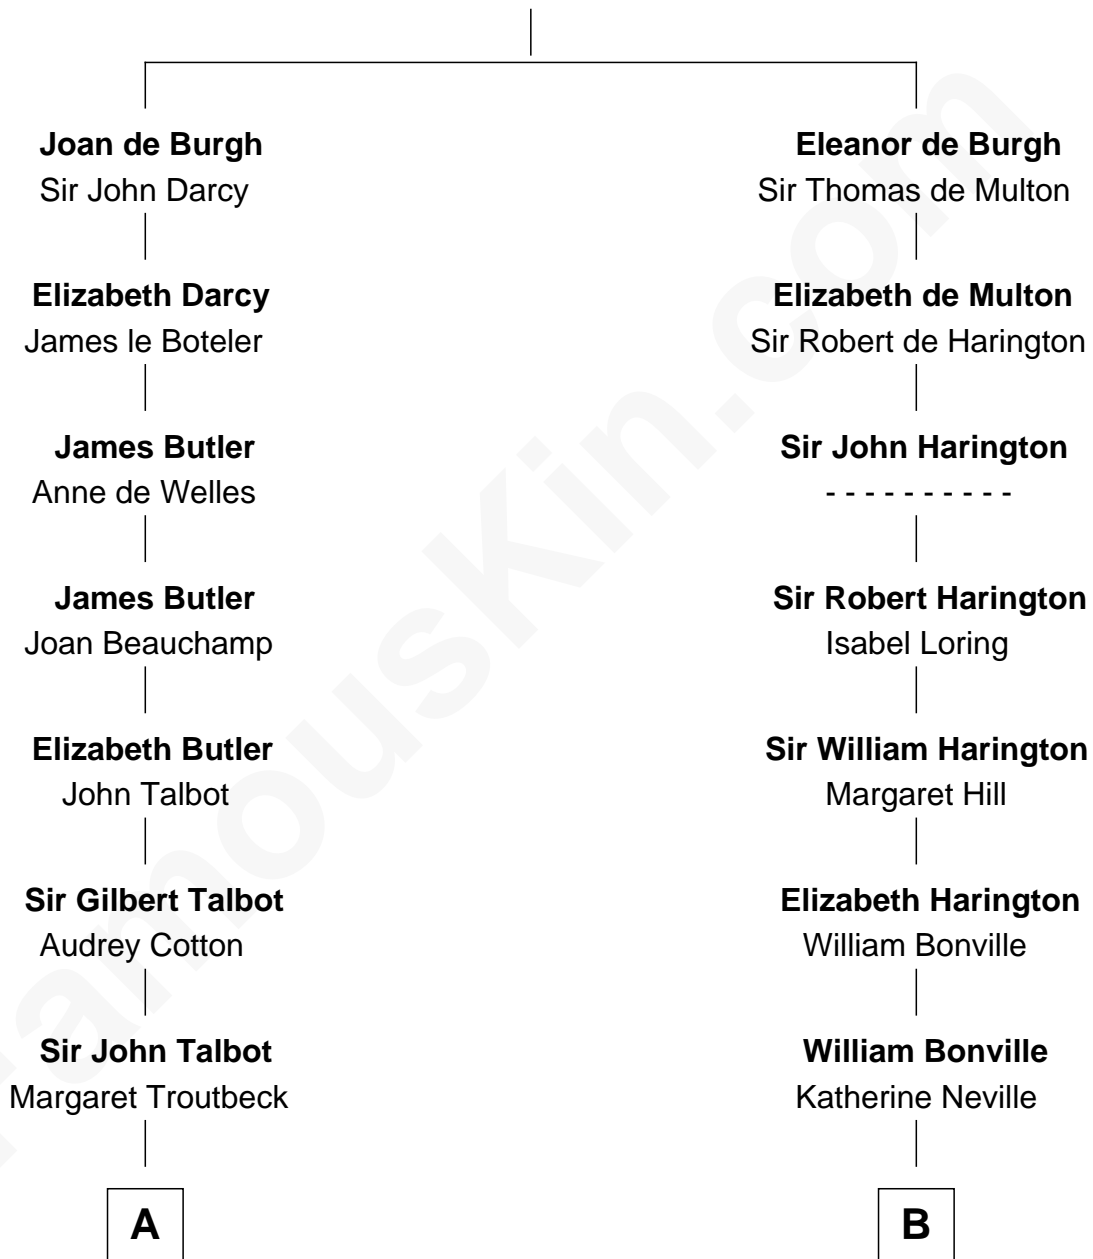

FamousKin.com Relationship Chart of

Benedict Cumberbatch
Movie, Television and Stage Actor

20th cousin of

John Kerry
68th U.S. Secretary of State

Sir Richard de Burgh

Margaret - - - - -

C

Henry Alfred Cumberbatch
Hélène Gertrude Rees

Henry Carlton Cumberbatch
Pauline Ellen Laing Congdon

Timothy Carlton Congdon Cumberbatch
Wanda Ventham

Benedict Cumberbatch
Movie, Television and Stage Actor

D

Robert Charles Winthrop
Elizabeth Mason

Margaret Tyndal Winthrop
James Grant Forbes