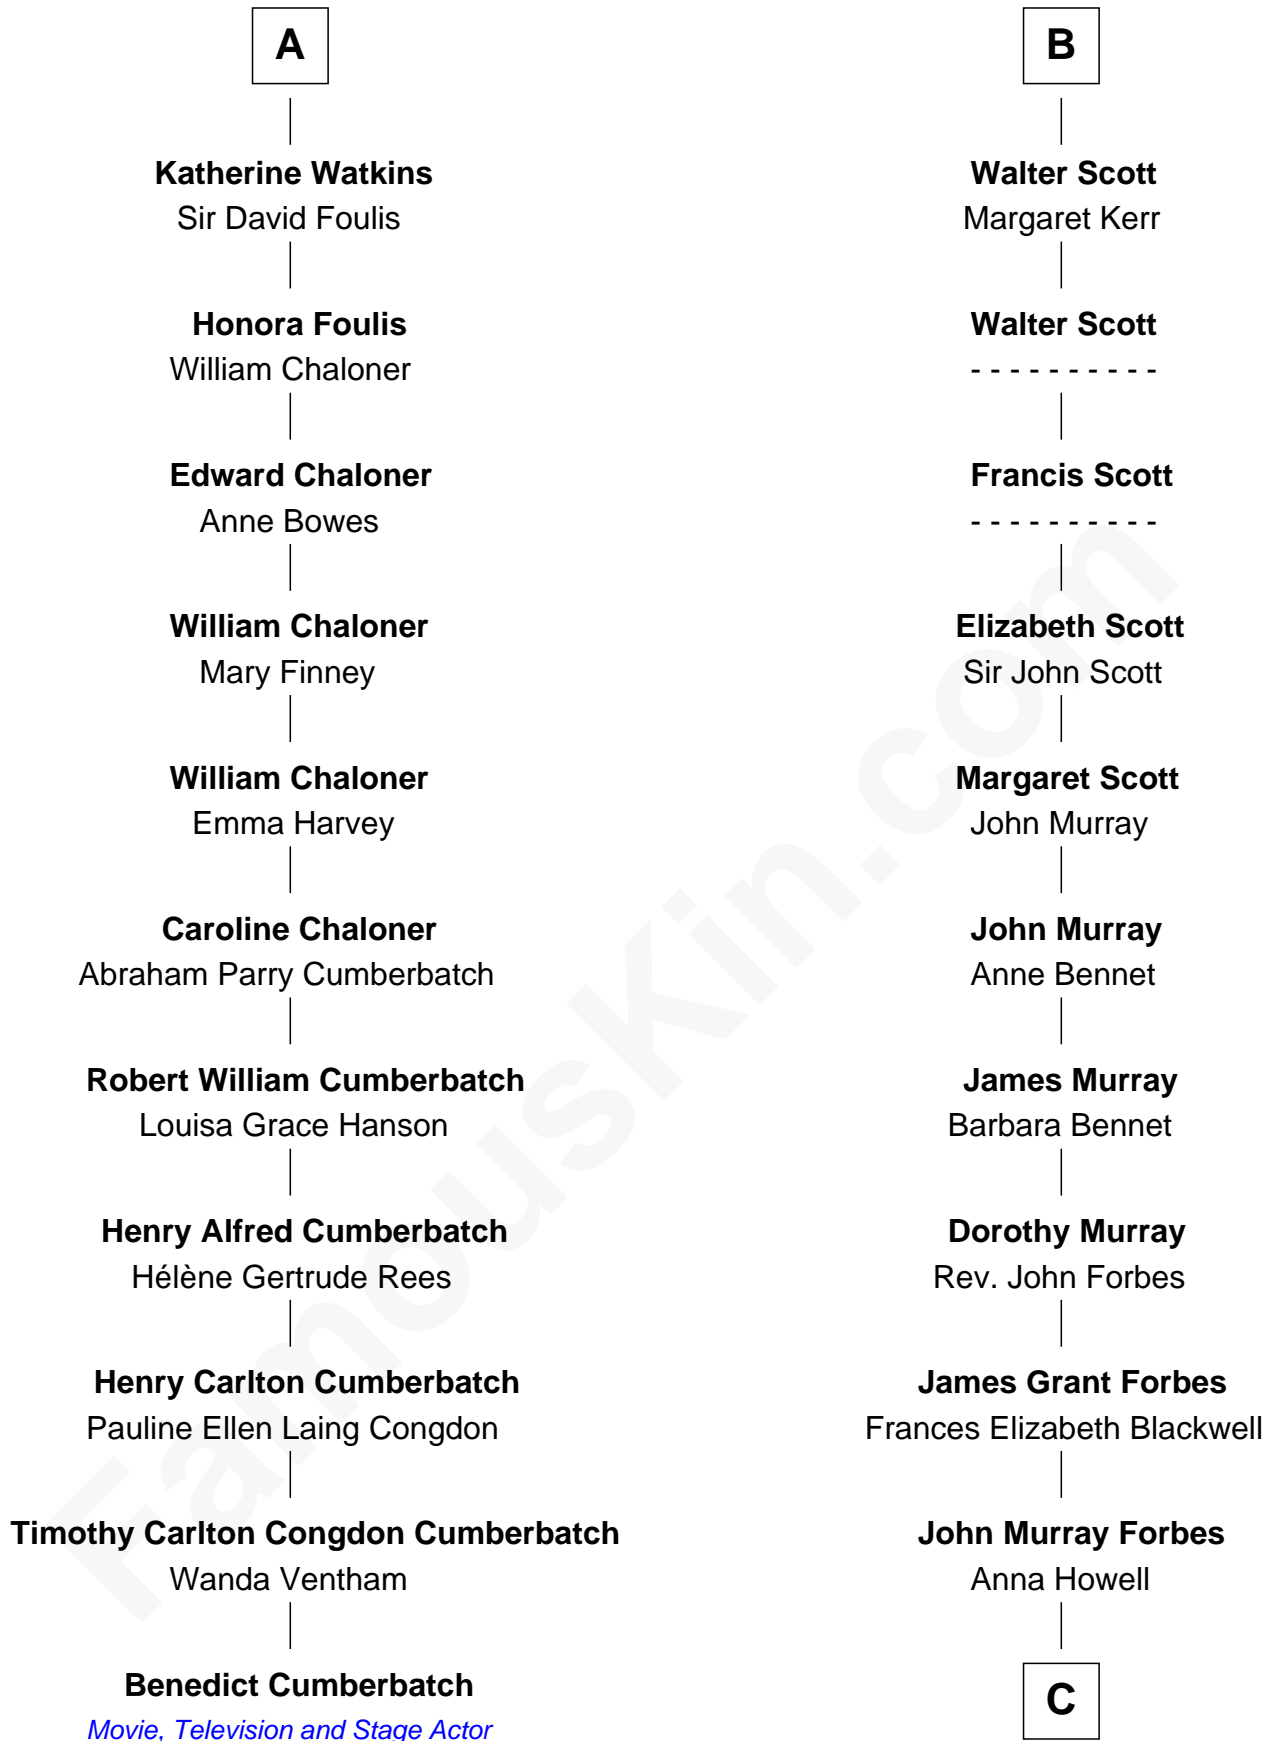

FamousKin.com

Relationship Chart of

Benedict Cumberbatch

Movie, Television and Stage Actor

17th cousin 3 times removed of

John Kerry

68th U.S. Secretary of State

C

Francis Blackwell Forbes

Isabel Clarke

James Grant Forbes

Margaret Tyndal Winthrop

Rosemary Isabel Forbes

Richard John Kerry

John Kerry

68th U.S. Secretary of State