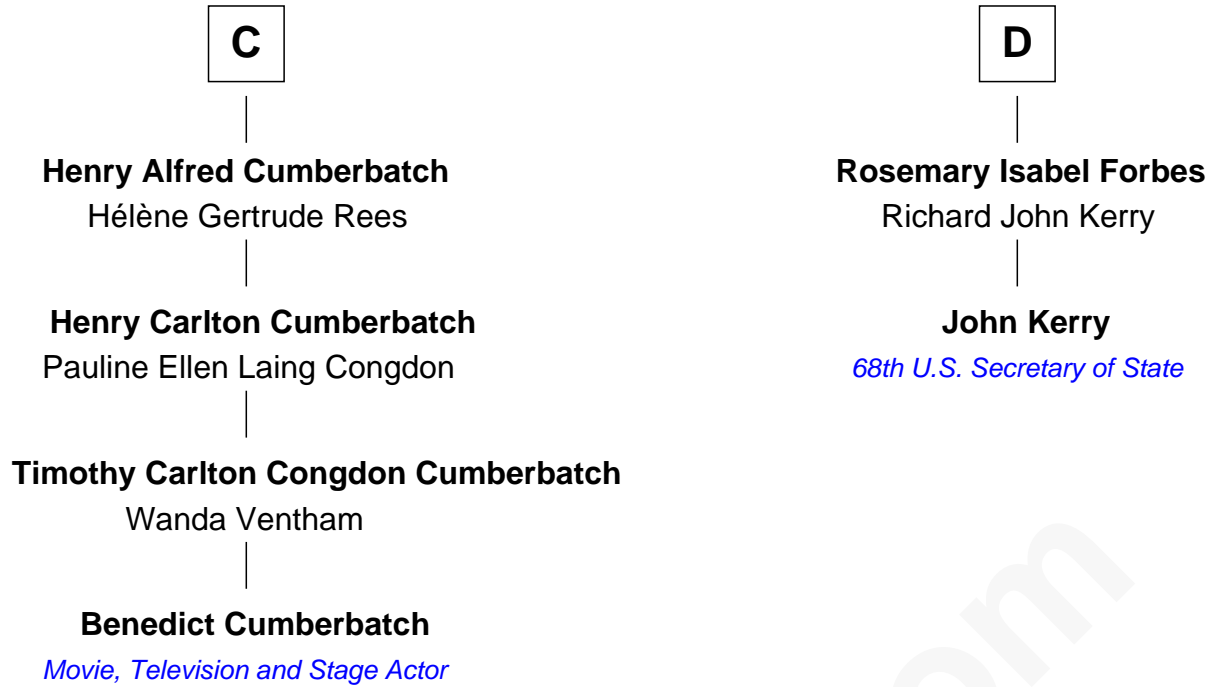

FamousKin.com

Relationship Chart of

Benedict Cumberbatch

Movie, Television and Stage Actor

18th cousin 2 times removed of

John Kerry

68th U.S. Secretary of State

Sir Thomas de Berkeley

Sir Maurice de Berkeley

Eve la Zouche

Thomas de Berkeley

Katherine de Clyvedon

Sir John Berkeley

Elizabeth Betteshorne

Elizabeth Berkeley

Sir John Sutton

Sir Edmund Sutton

Joyce Tiptoft

Sir Edward Sutton

Cecily Willoughby

Sir John Sutton

Cecily Grey

B

Benedict Cumberbatch photo by [Gage Skidmore](#) (CC BY-SA 2.0)