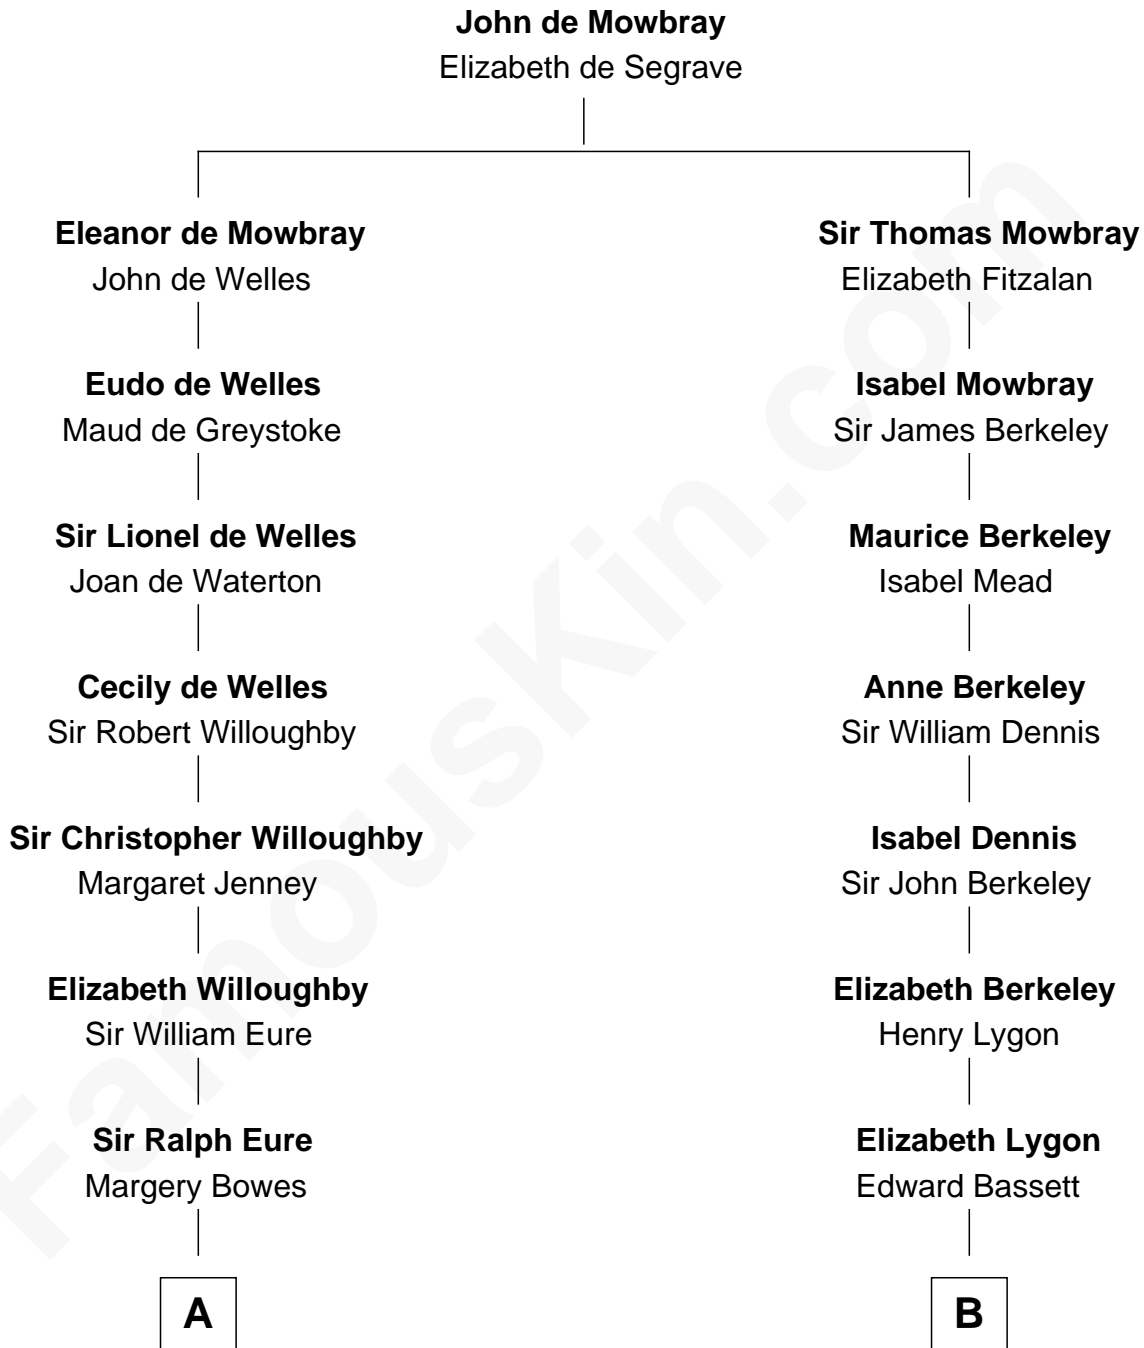

FamousKin.com Relationship Chart of

Benedict Cumberbatch
Movie, Television and Stage Actor

17th cousin 3 times removed of

John Kerry
68th U.S. Secretary of State

C

Henry Alfred Cumberbatch

Hélène Gertrude Rees

Henry Carlton Cumberbatch

Pauline Ellen Laing Congdon

Timothy Carlton Congdon Cumberbatch

Wanda Ventham

Benedict Cumberbatch

Movie, Television and Stage Actor

FamousKin.com