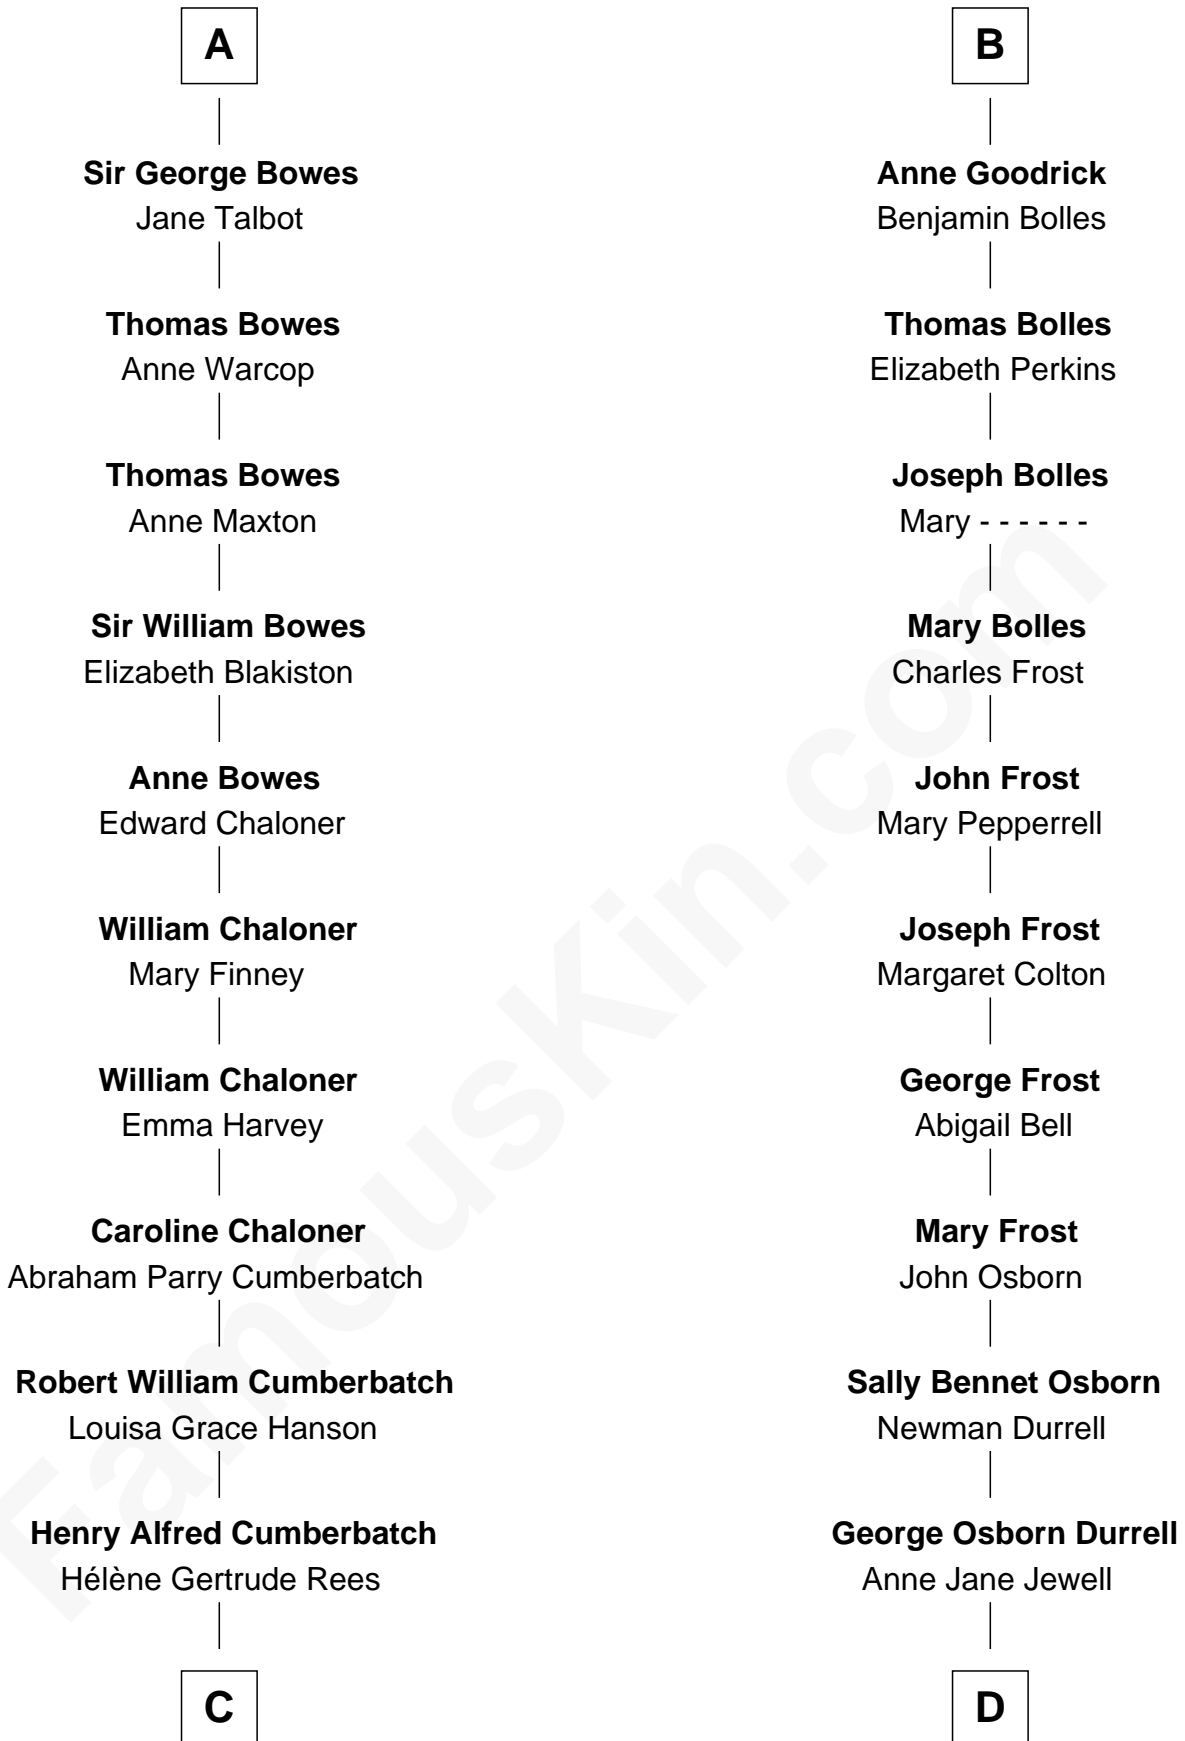

FamousKin.com
Relationship Chart of
Benedict Cumberbatch
Movie, Television and Stage Actor

19th cousin of
Lucille Ball
TV Actress - "I Love Lucy"

C

Henry Carlton Cumberbatch

Pauline Ellen Laing Congdon

Timothy Carlton Congdon Cumberbatch

Wanda Ventham

Benedict Cumberbatch

Movie, Television and Stage Actor

D

Nellie Rebecca Durrell

Jasper Clinton Ball

Henry Durrell Ball

Desiree Evelyn Hunt