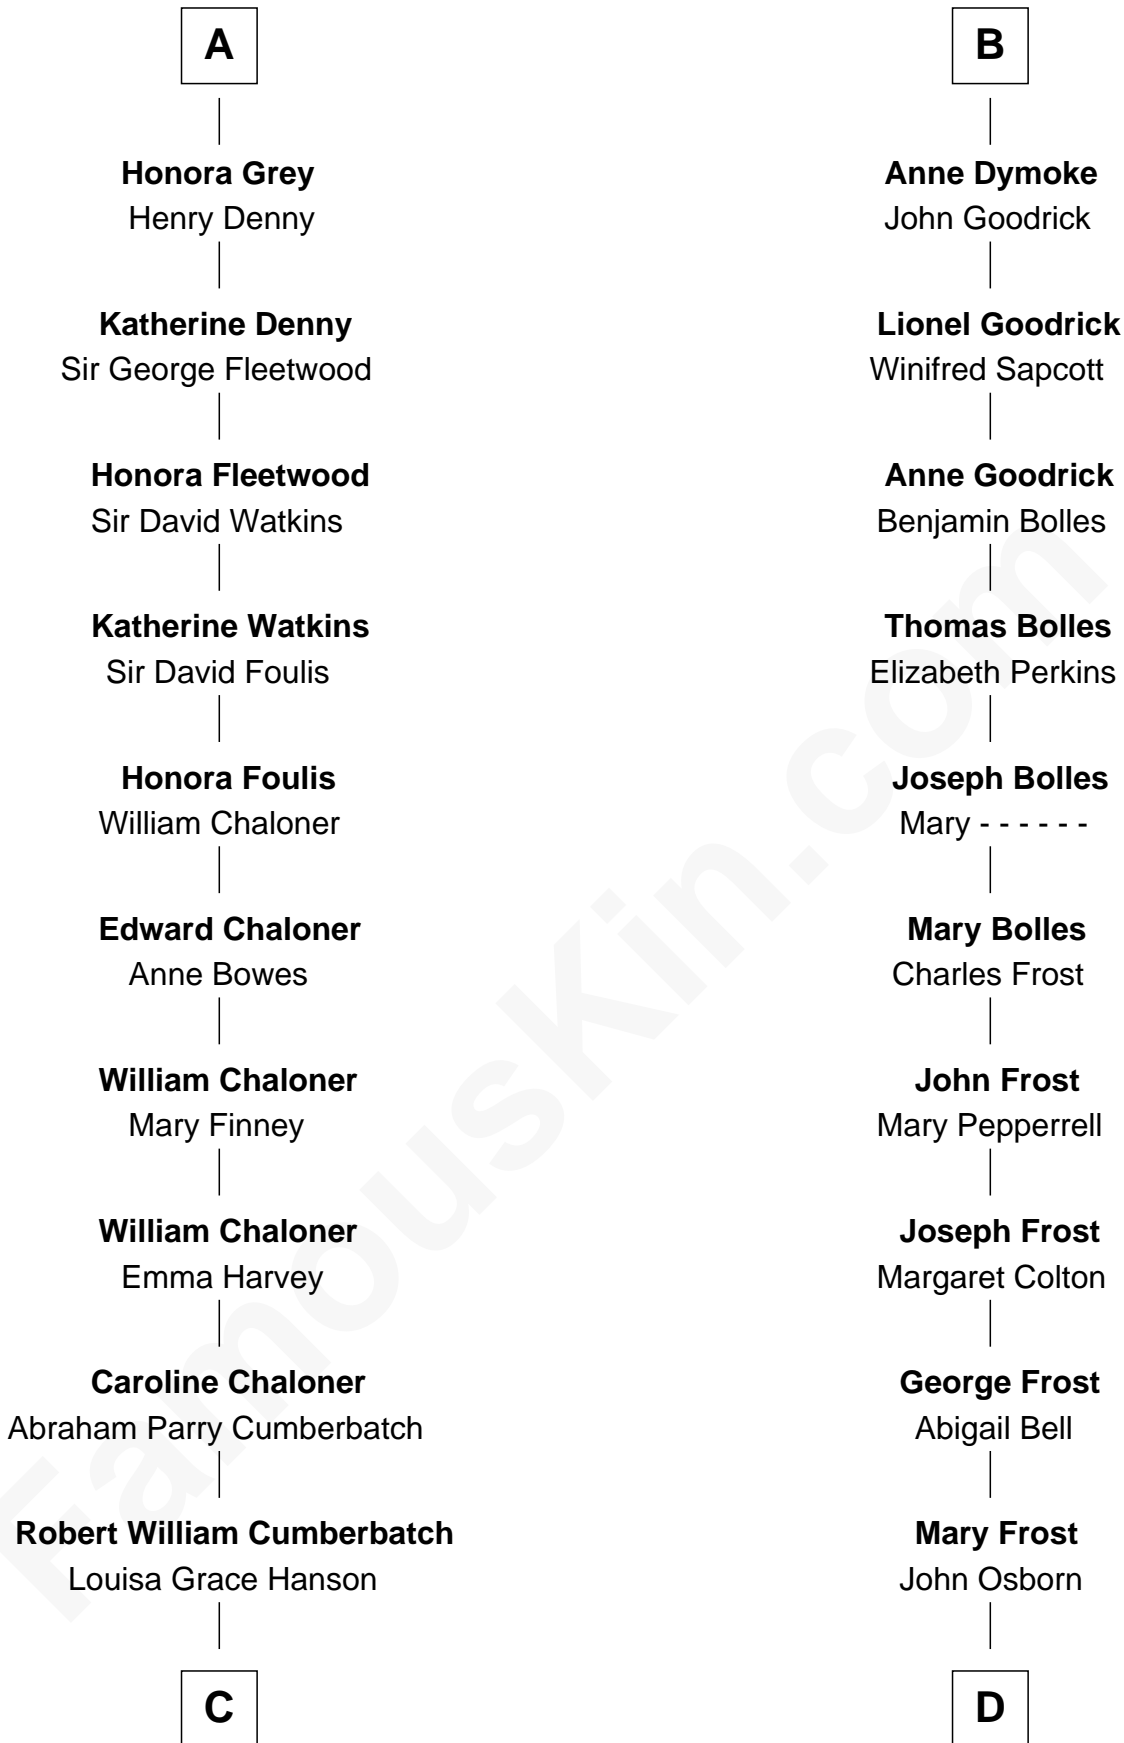

FamousKin.com

Relationship Chart of

Benedict Cumberbatch
Movie, Television and Stage Actor

20th cousin 1 time removed of

Lucille Ball
TV Actress - "I Love Lucy"

C

Henry Alfred Cumberbatch

Hélène Gertrude Rees

Henry Carlton Cumberbatch

Pauline Ellen Laing Congdon

Timothy Carlton Congdon Cumberbatch

Wanda Ventham

Benedict Cumberbatch

Movie, Television and Stage Actor

D

Sally Bennet Osborn

TV Actress - "I Love Lucy"