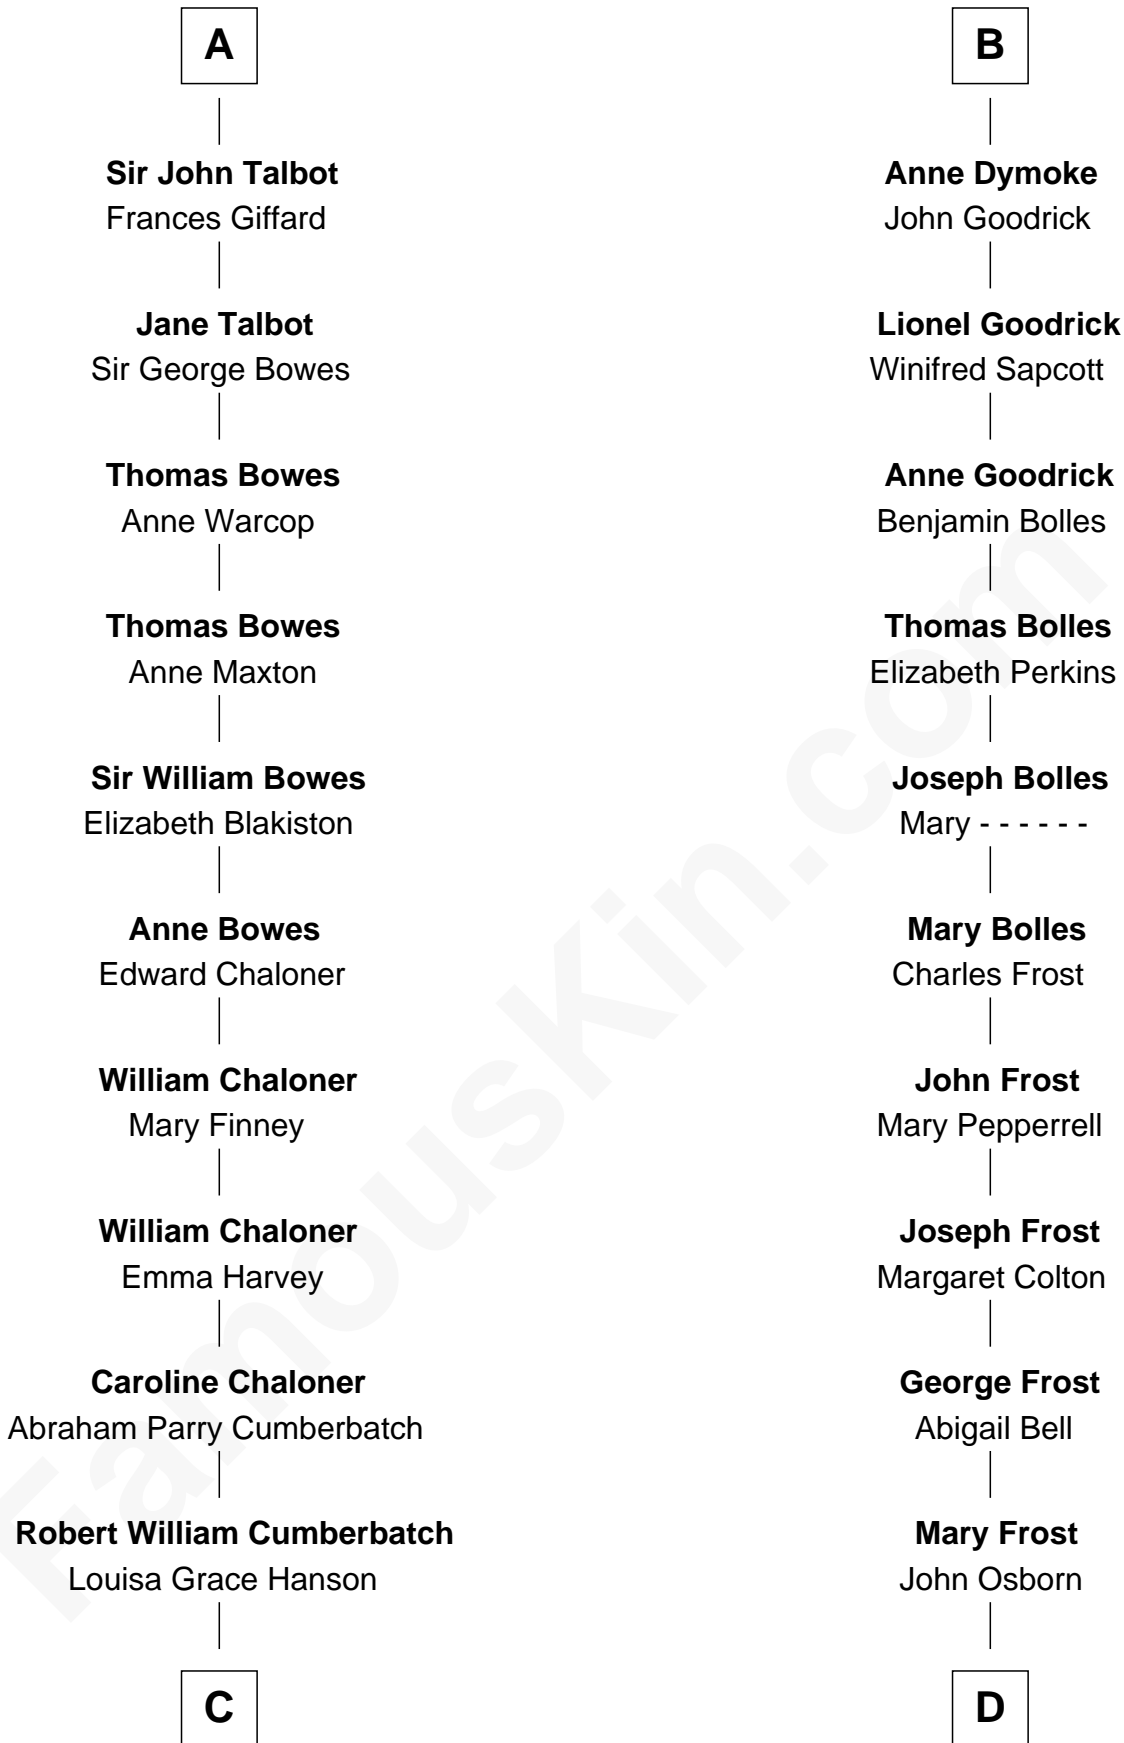

FamousKin.com

Relationship Chart of

Benedict Cumberbatch
Movie, Television and Stage Actor

20th cousin 1 time removed of

Lucille Ball
TV Actress - "I Love Lucy"

C

Henry Alfred Cumberbatch
Hélène Gertrude Rees

Henry Carlton Cumberbatch
Pauline Ellen Laing Congdon

Timothy Carlton Congdon Cumberbatch
Wanda Ventham

Benedict Cumberbatch
Movie, Television and Stage Actor

D

Sally Bennet Osborn
Newman Durrell

George Osborn Durrell
Anne Jane Jewell