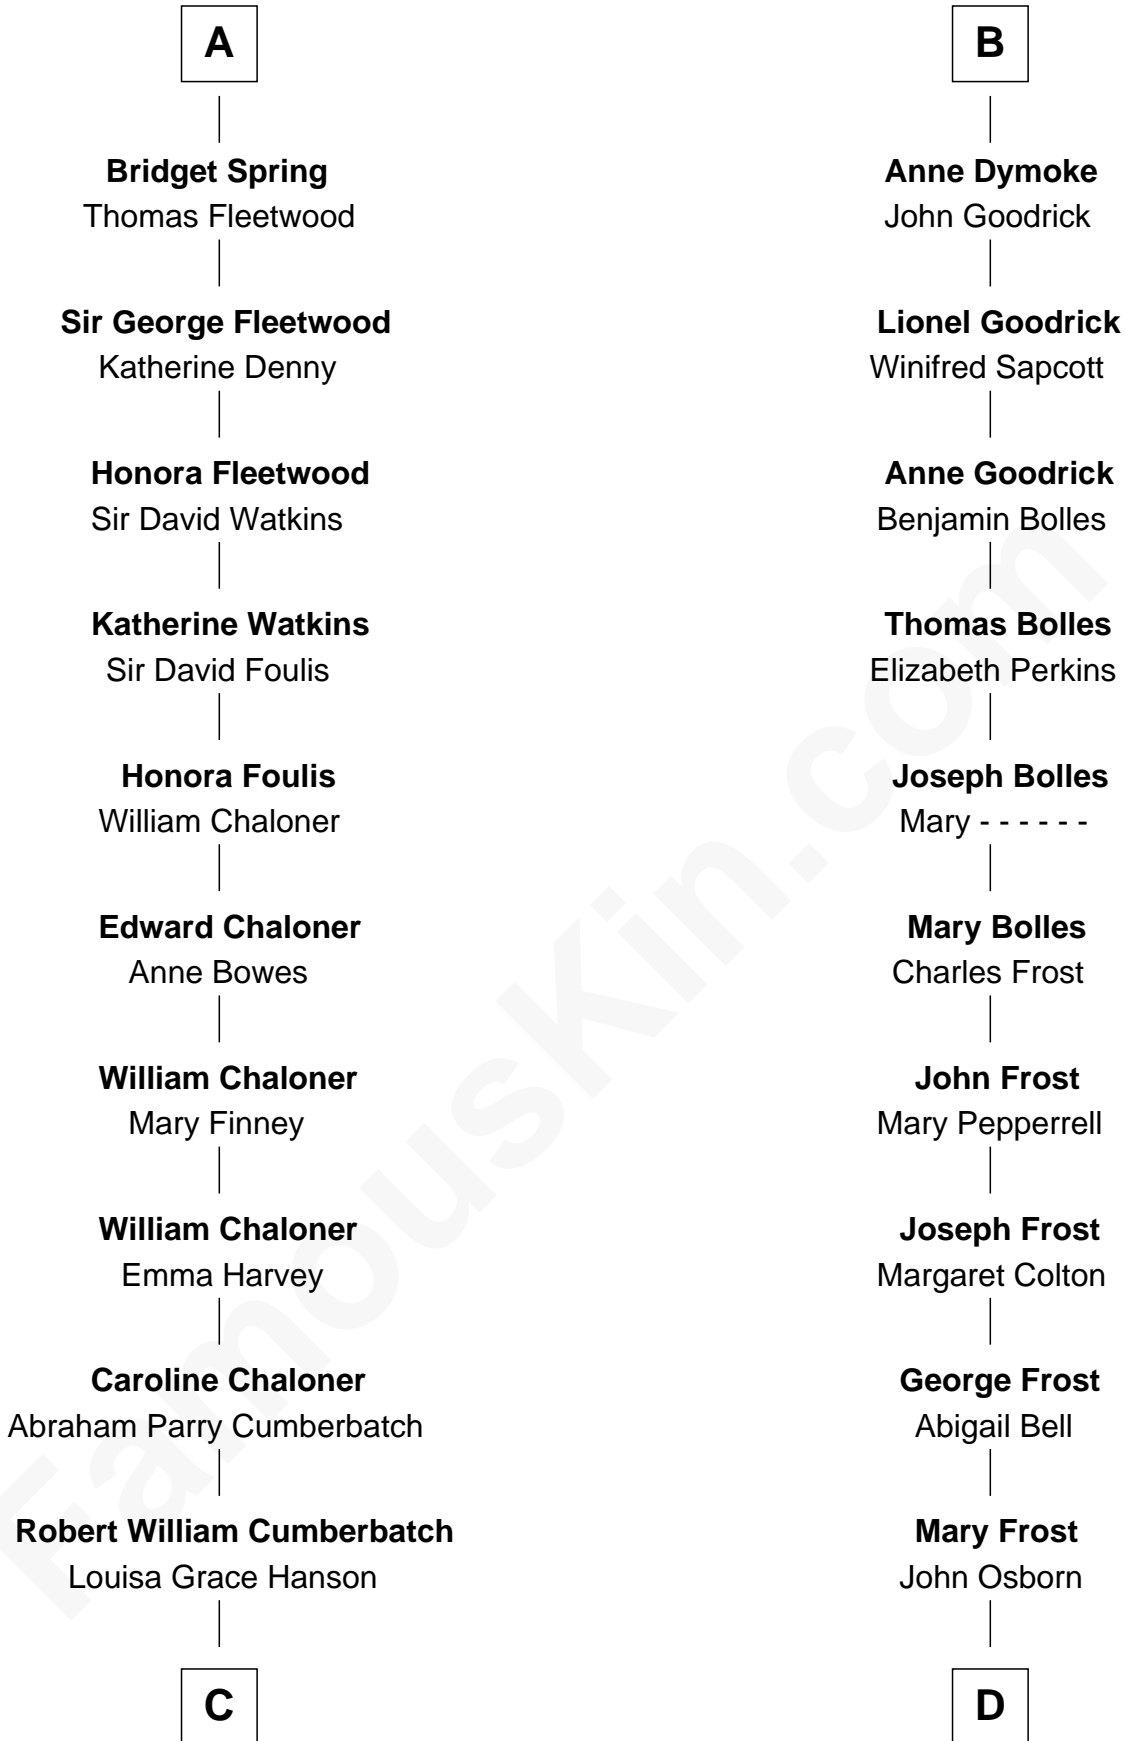

FamousKin.com

Relationship Chart of

Benedict Cumberbatch
Movie, Television and Stage Actor

20th cousin 1 time removed of

Lucille Ball
TV Actress - "I Love Lucy"

C

Henry Alfred Cumberbatch
Hélène Gertrude Rees

Henry Carlton Cumberbatch
Pauline Ellen Laing Congdon

Timothy Carlton Congdon Cumberbatch
Wanda Ventham

Benedict Cumberbatch
Movie, Television and Stage Actor

D

Sally Bennet Osborn
Newman Durrell

George Osborn Durrell
Anne Jane Jewell