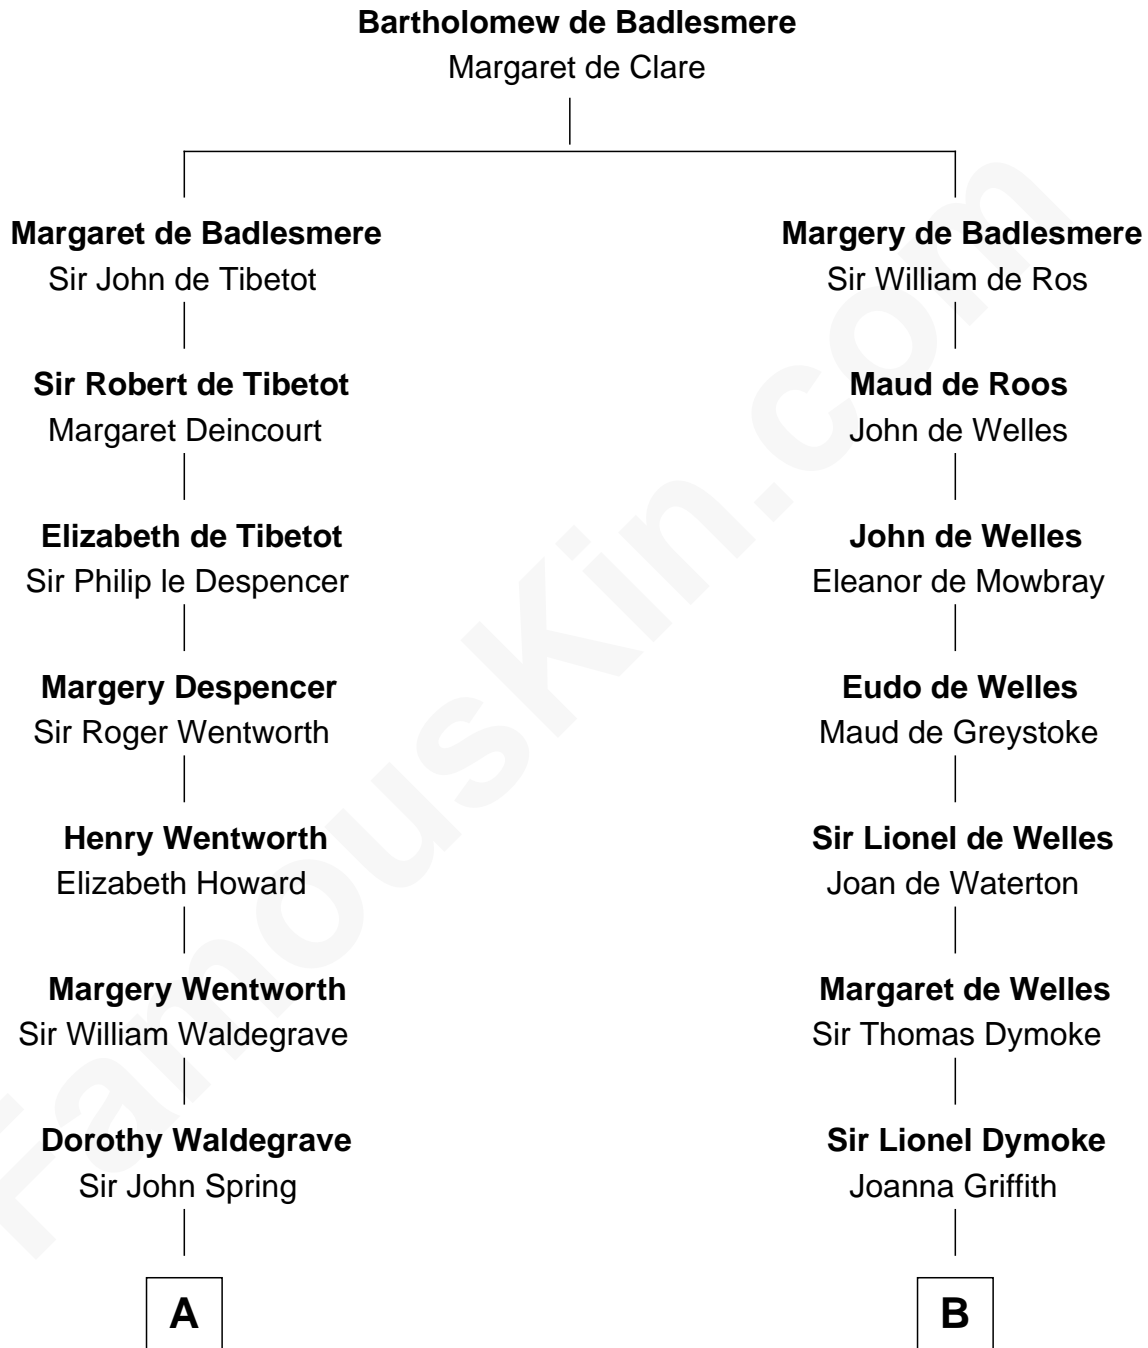

FamousKin.com

Relationship Chart of

Benedict Cumberbatch
Movie, Television and Stage Actor

20th cousin 1 time removed of

Lucille Ball
TV Actress - "I Love Lucy"

C

Henry Alfred Cumberbatch
Hélène Gertrude Rees

Henry Carlton Cumberbatch
Pauline Ellen Laing Congdon

Timothy Carlton Congdon Cumberbatch
Wanda Ventham

Benedict Cumberbatch
Movie, Television and Stage Actor

D

Sally Bennet Osborn
Newman Durrell

George Osborn Durrell
Anne Jane Jewell