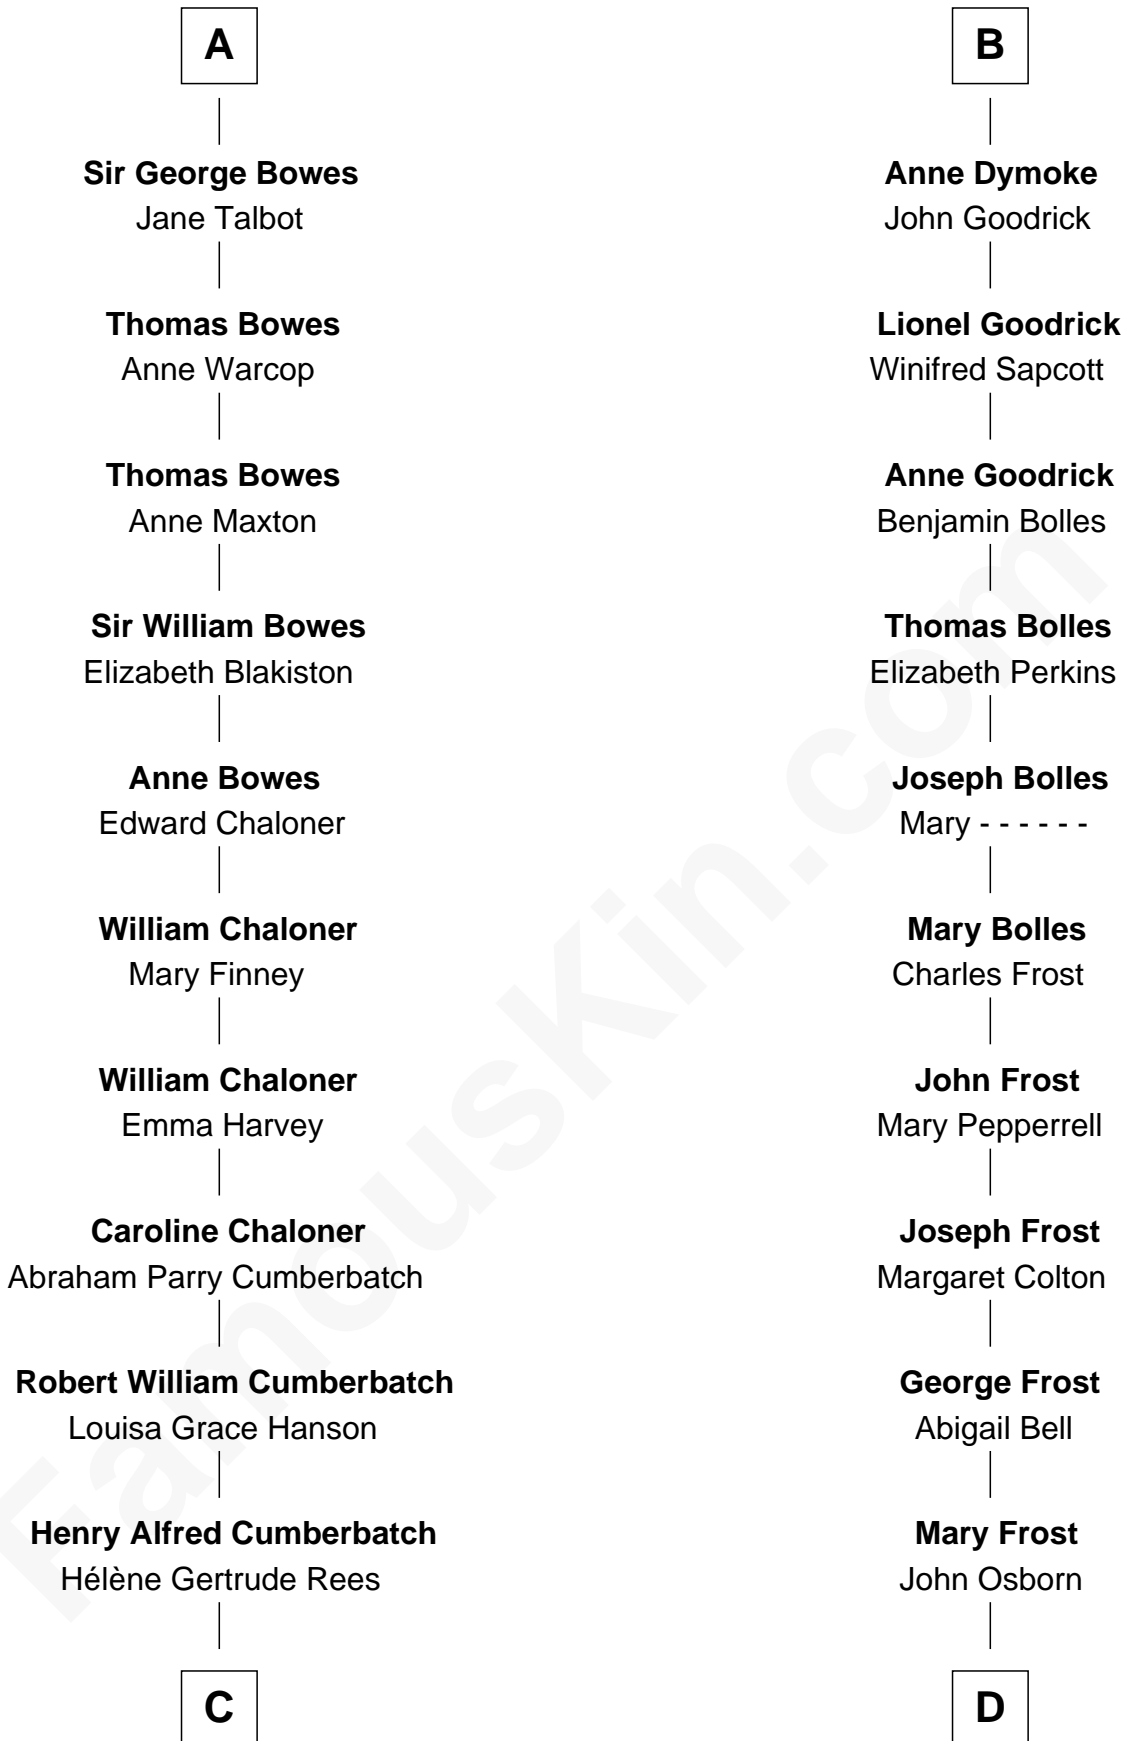

FamousKin.com Relationship Chart of

Benedict Cumberbatch
Movie, Television and Stage Actor

19th cousin 2 times removed of

Lucille Ball
TV Actress - "I Love Lucy"

C

Henry Carlton Cumberbatch

Pauline Ellen Laing Congdon

Timothy Carlton Congdon Cumberbatch

Wanda Ventham

Benedict Cumberbatch

Movie, Television and Stage Actor

D

Sally Bennet Osborn

Newman Durrell

George Osborn Durrell