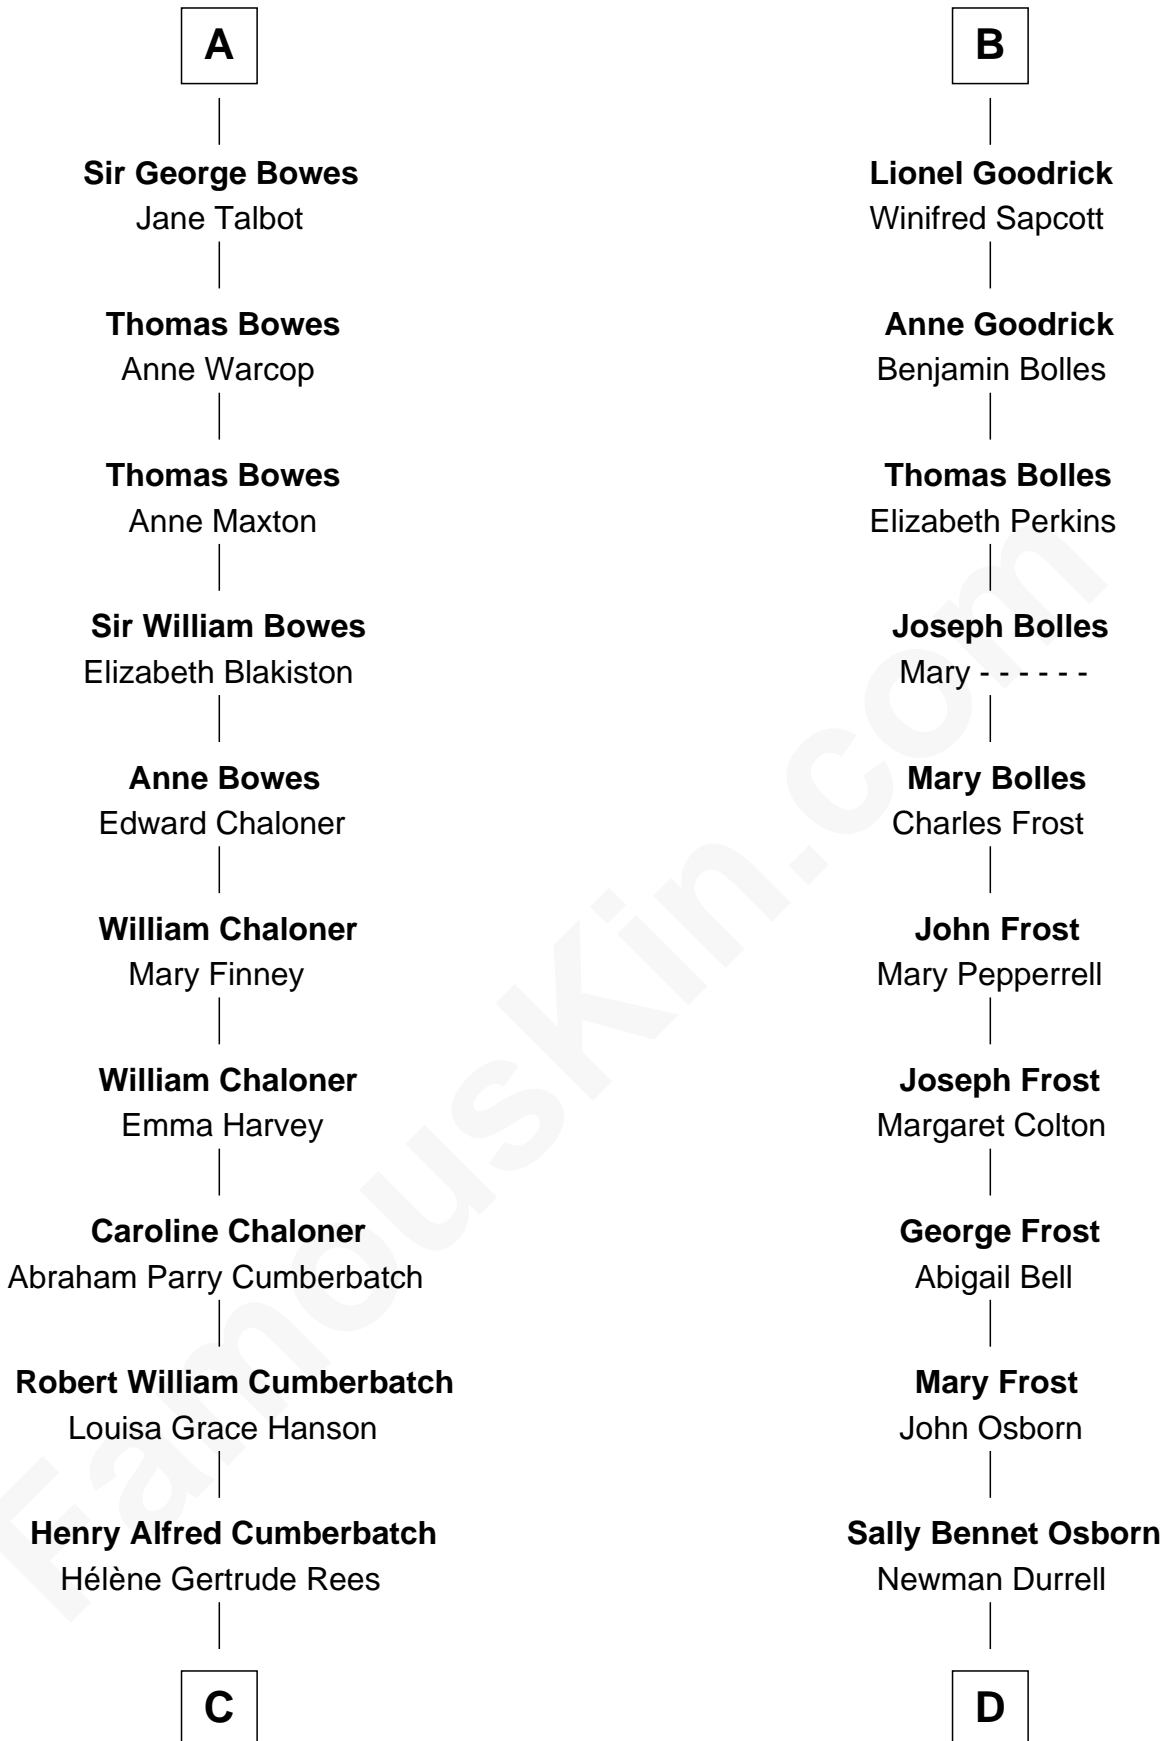

# FamousKin.com Relationship Chart of

**Benedict Cumberbatch**  
Movie, Television and Stage Actor

19th cousin 1 time removed of

**Lucille Ball**

TV Actress - "I Love Lucy"

**Sir Geoffrey le Scrope**

Ivetta de Ros

**C**

**Henry Carlton Cumberbatch**

Pauline Ellen Laing Congdon

**Timothy Carlton Congdon Cumberbatch**

Wanda Ventham

**Benedict Cumberbatch**

*Movie, Television and Stage Actor*

**D**

**George Osborn Durrell**

Anne Jane Jewell

**Nellie Rebecca Durrell**

Jasper Clinton Ball

**Henry Durrell Ball**

Desiree Evelyn Hunt

**Lucille Ball**

*TV Actress - "I Love Lucy"*