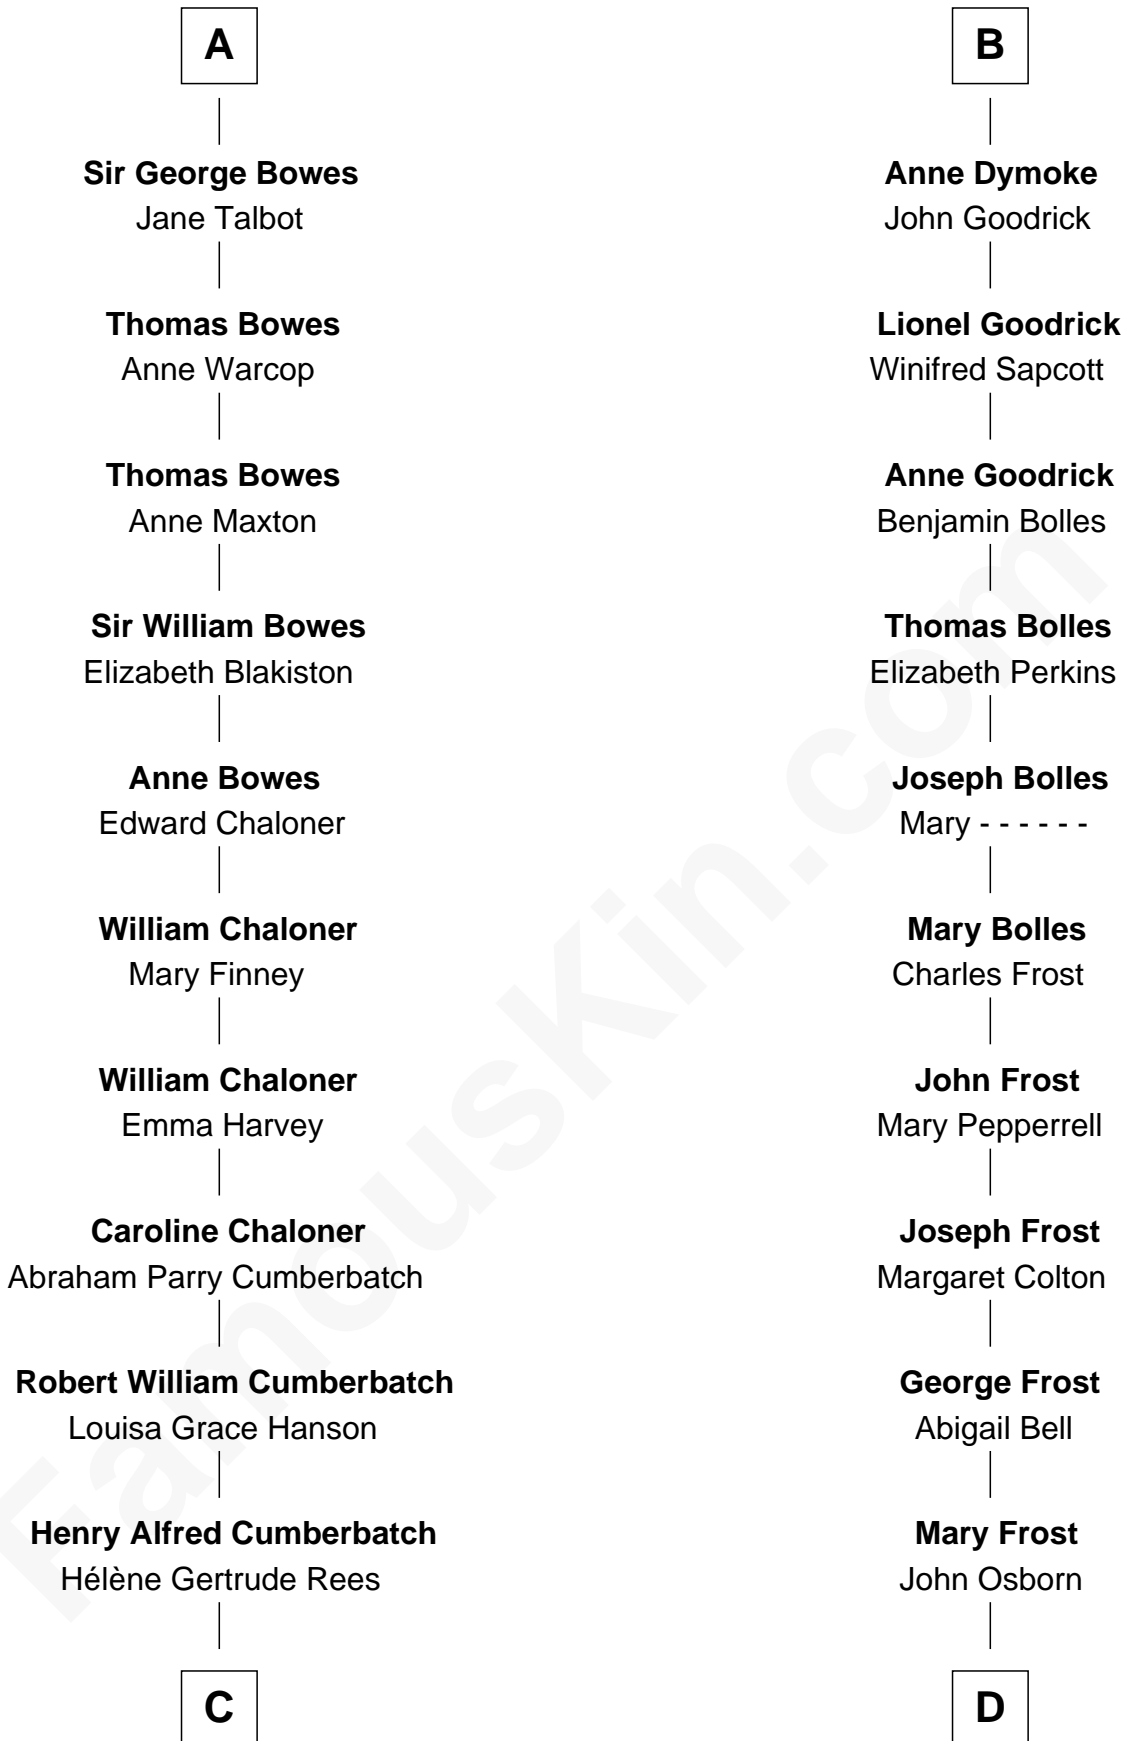

FamousKin.com

Relationship Chart of

Benedict Cumberbatch

Movie, Television and Stage Actor

19th cousin 2 times removed of

Lucille Ball

TV Actress - "I Love Lucy"

C

TV Actress - "I Love Lucy"