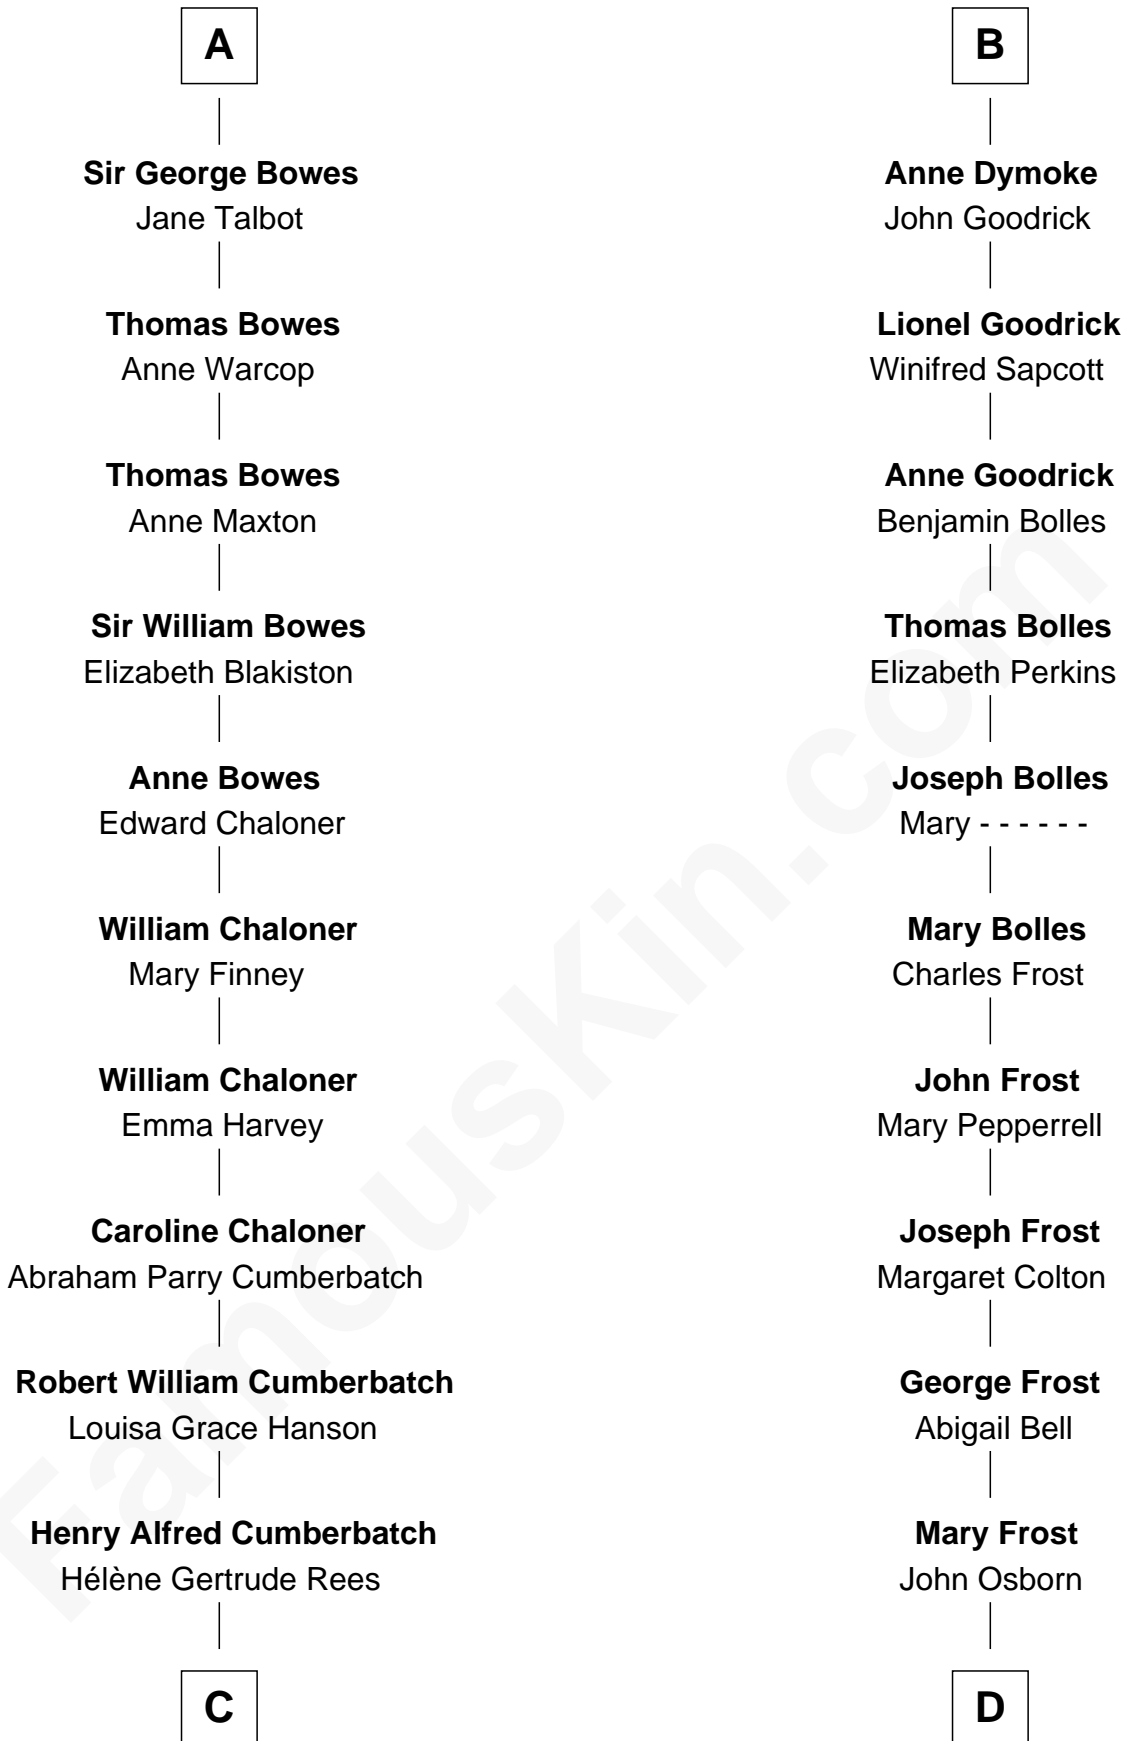

FamousKin.com

Relationship Chart of

Benedict Cumberbatch

Movie, Television and Stage Actor

19th cousin 2 times removed of

Lucille Ball

TV Actress - "I Love Lucy"

Sir Maurice de Berkeley

Eve la Zouche

C

Henry Carlton Cumberbatch

Pauline Ellen Laing Congdon

Timothy Carlton Congdon Cumberbatch

Wanda Ventham

Benedict Cumberbatch

Movie, Television and Stage Actor