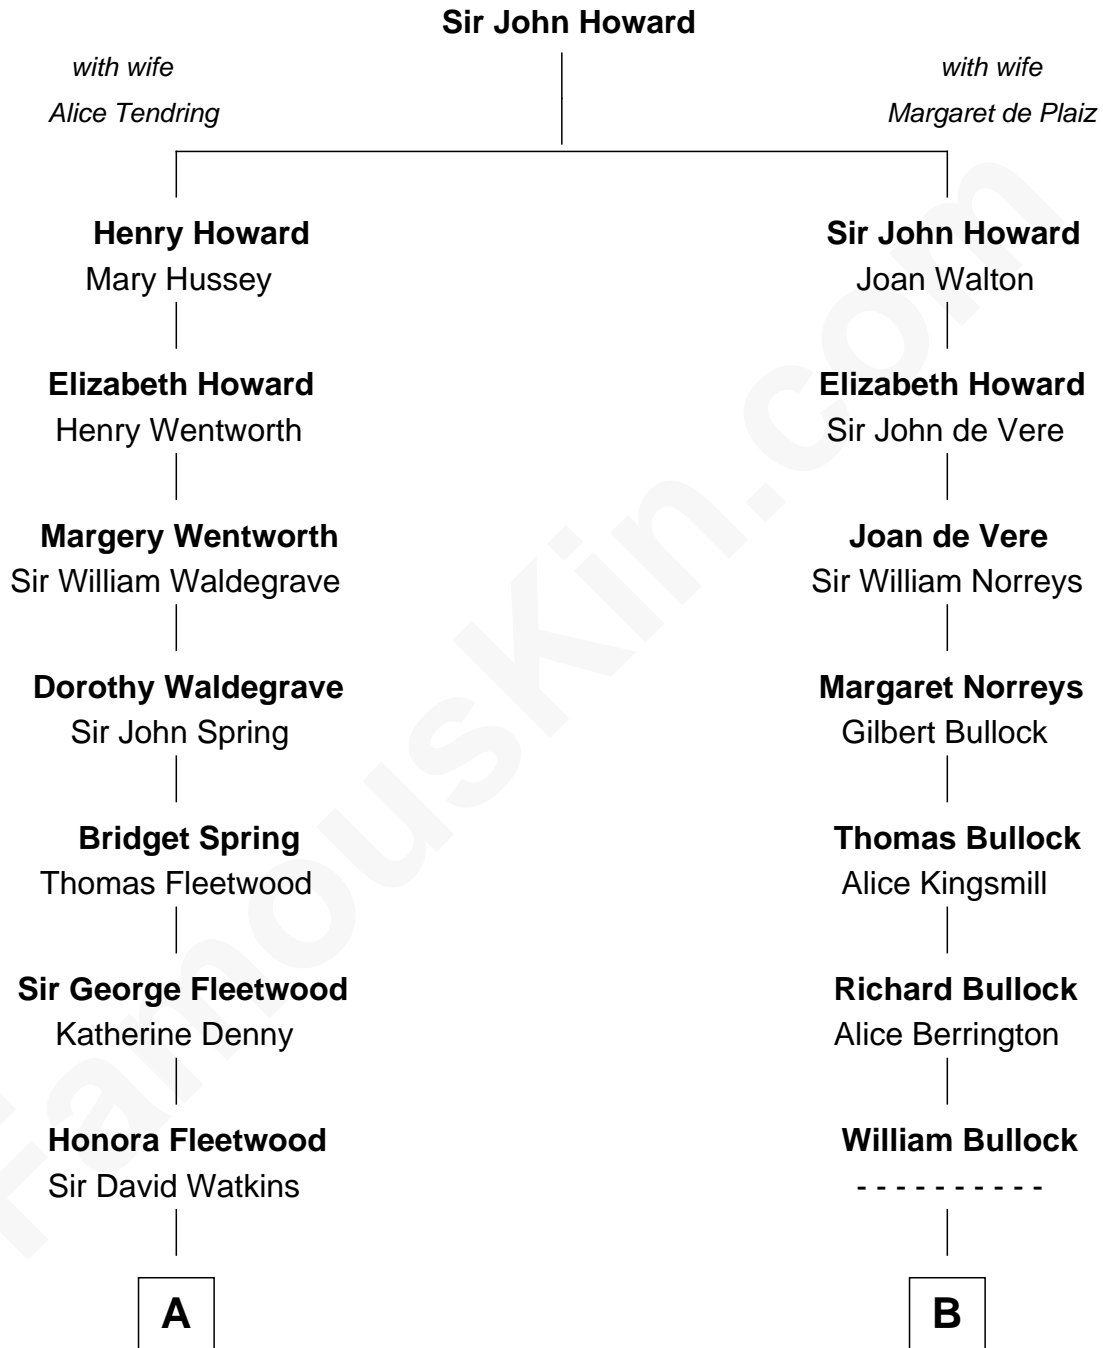

FamousKin.com Relationship Chart of

Benedict Cumberbatch
Movie, Television and Stage Actor

17th cousin 3 times removed of

Brian Wilson
Co-Founder of The Beach Boys

C

William Henry Wilson

Alta Lenora Chitwood