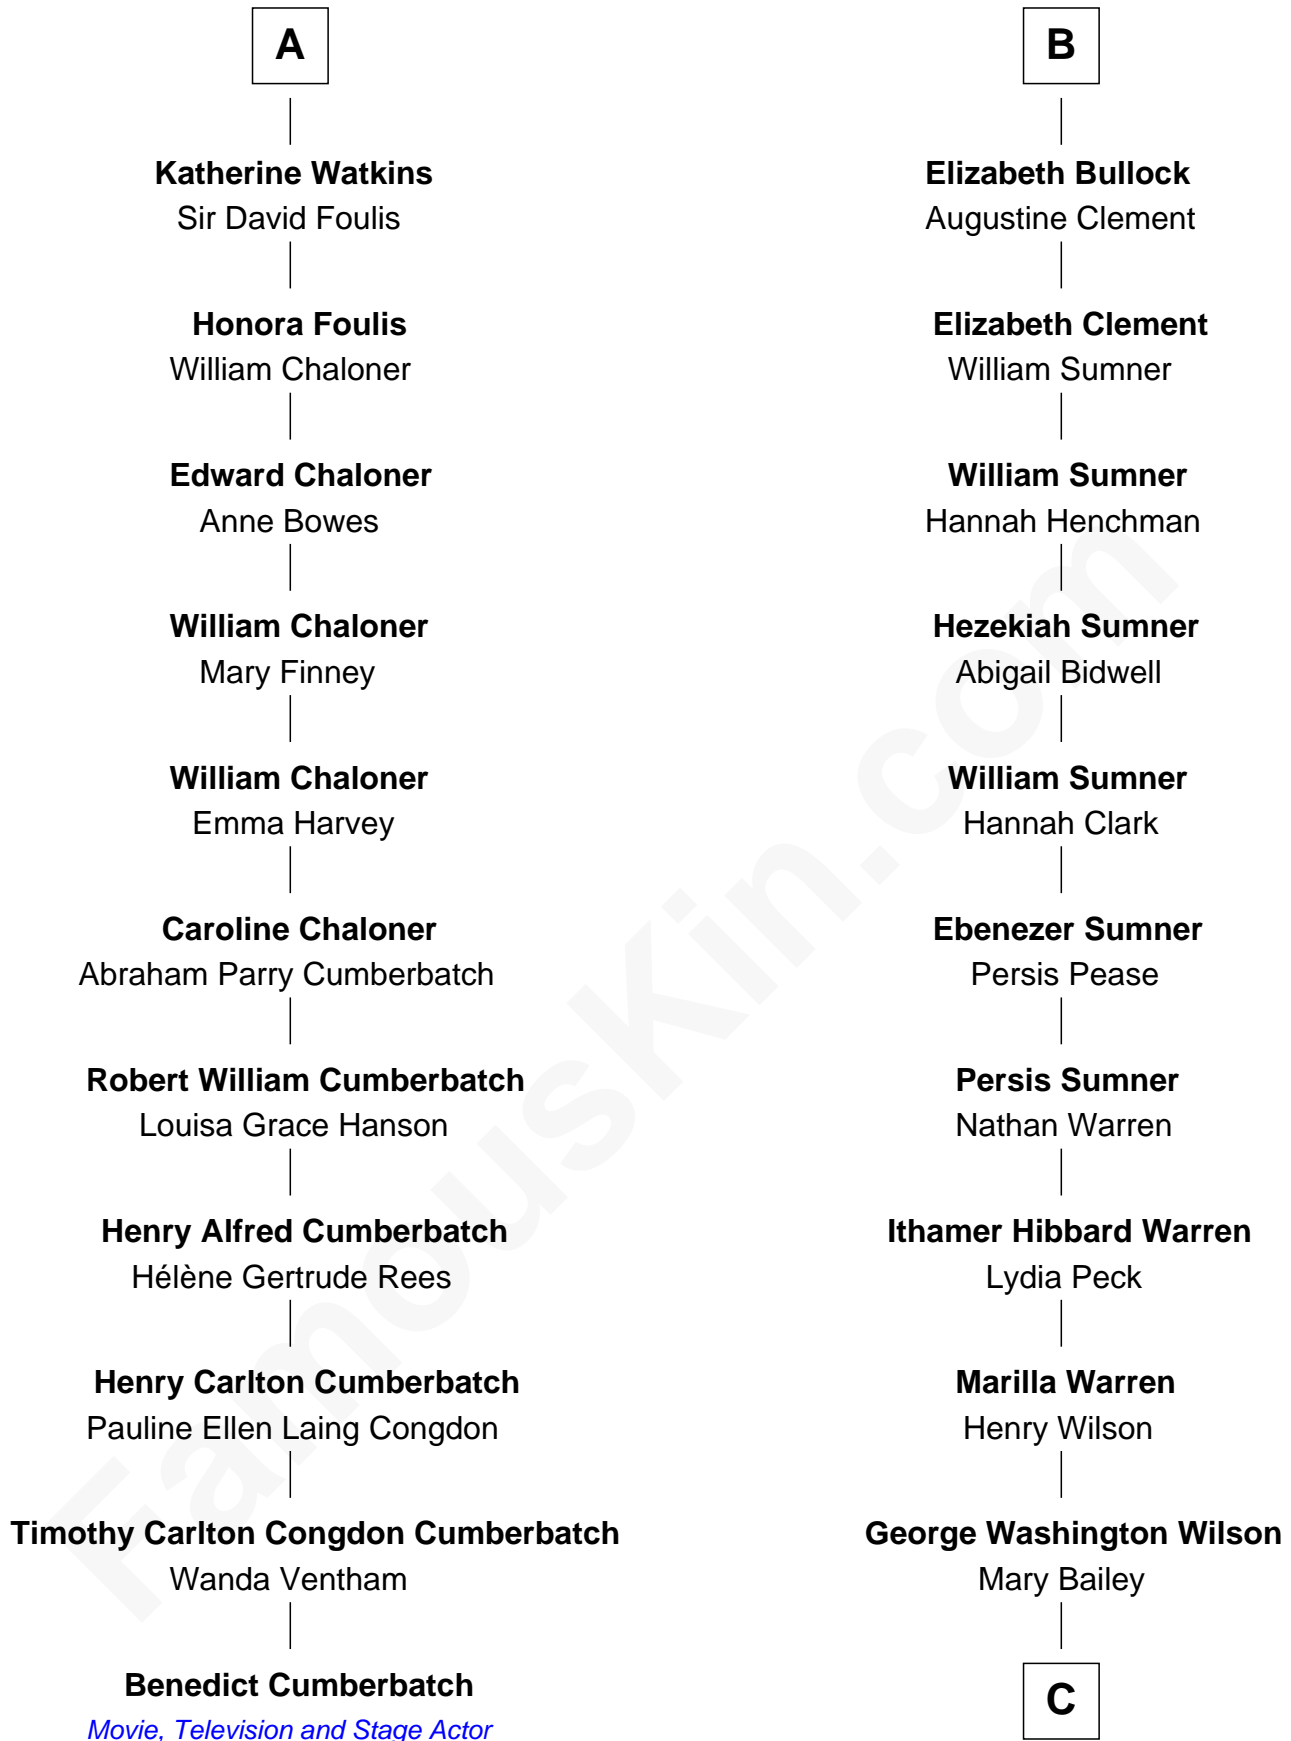

FamousKin.com Relationship Chart of

Benedict Cumberbatch
Movie, Television and Stage Actor

17th cousin 3 times removed of

Brian Wilson
Co-Founder of The Beach Boys

C

William Henry Wilson

Alta Lenora Chitwood

William Coral Wilson

Edith Sophia Sthole

Murray Gage Wilson

Audree Neva Korthof

Brian Wilson

Co-Founder of The Beach Boys