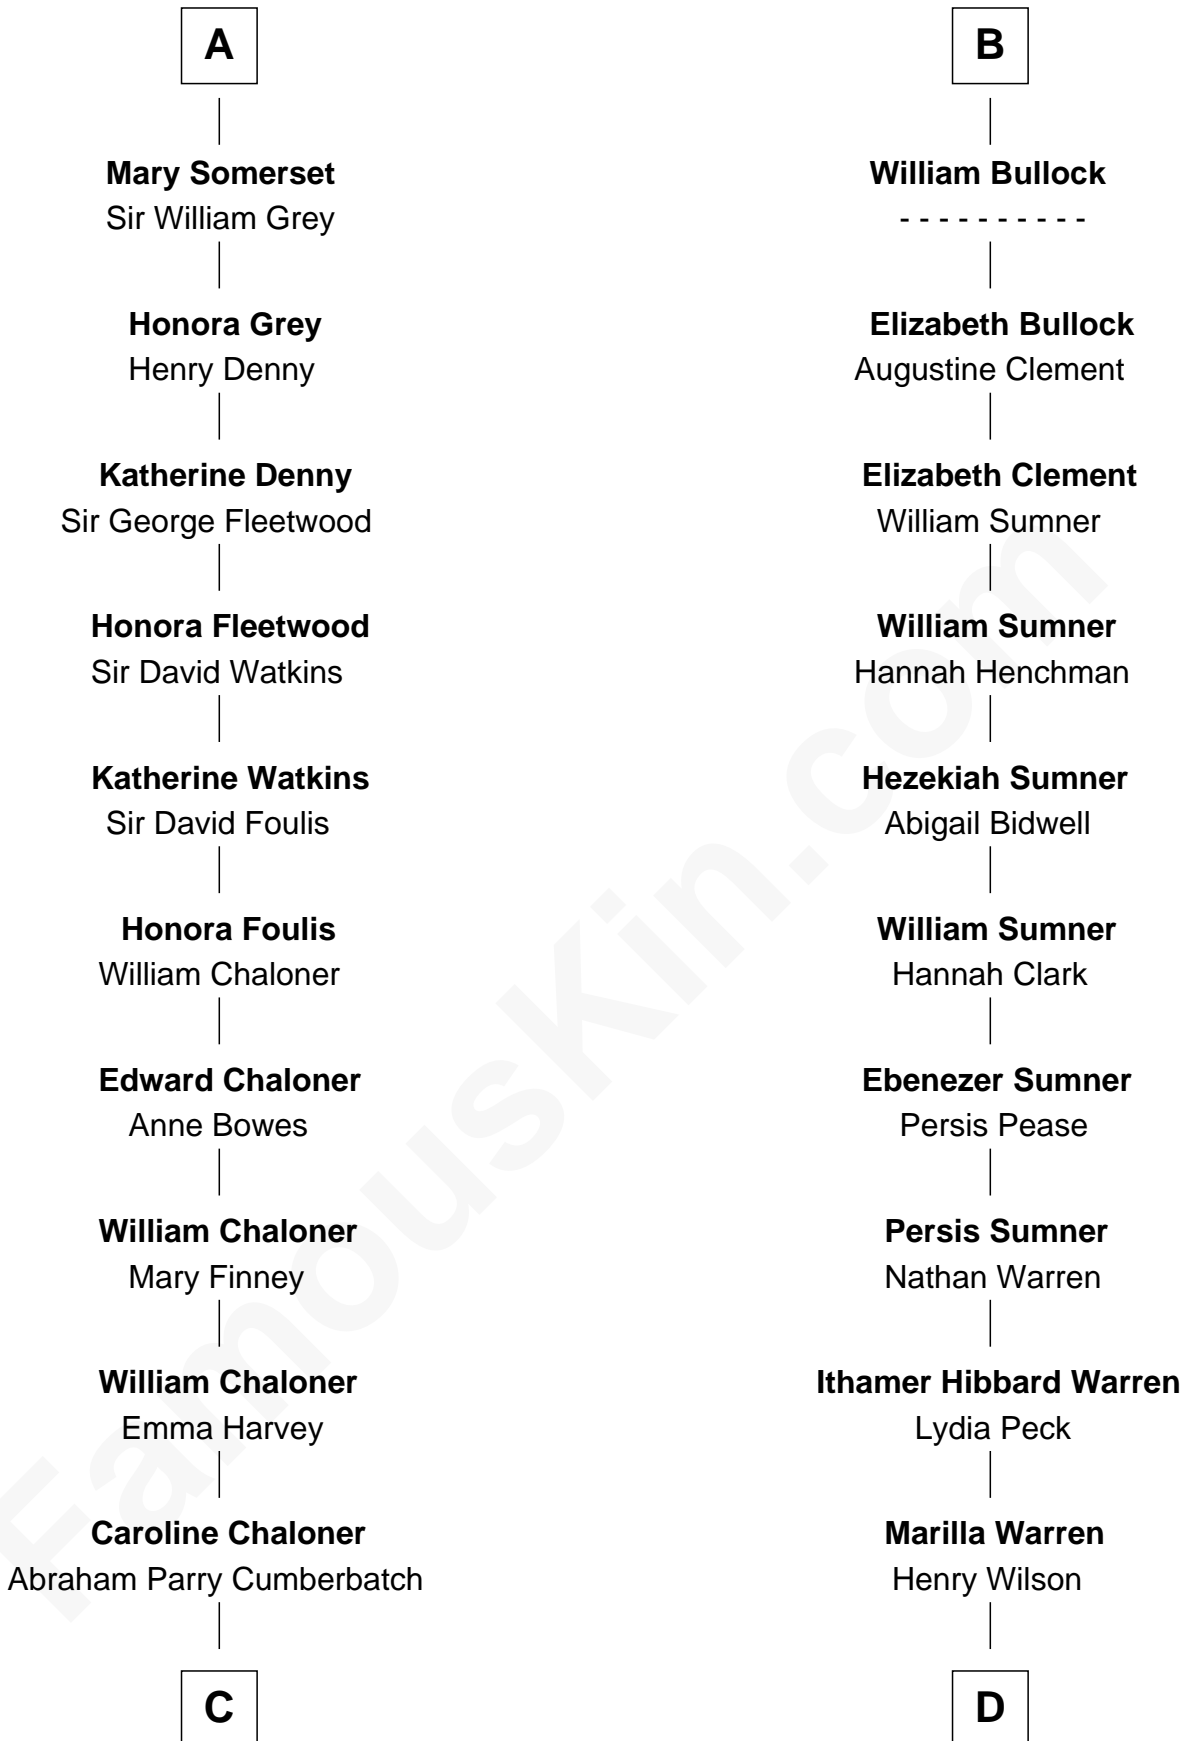

FamousKin.com

Relationship Chart of

Benedict Cumberbatch
Movie, Television and Stage Actor

21st cousin of

Brian Wilson
Co-Founder of The Beach Boys

C

Robert William Cumberbatch

Louisa Grace Hanson

Henry Alfred Cumberbatch

Hélène Gertrude Rees

Henry Carlton Cumberbatch

Pauline Ellen Laing Congdon

Timothy Carlton Congdon Cumberbatch

Wanda Ventham

Benedict Cumberbatch

Movie, Television and Stage Actor

D

George Washington Wilson

Mary Bailey

William Henry Wilson

Alta Lenora Chitwood

William Coral Wilson

Edith Sophia Sthole

Murray Gage Wilson