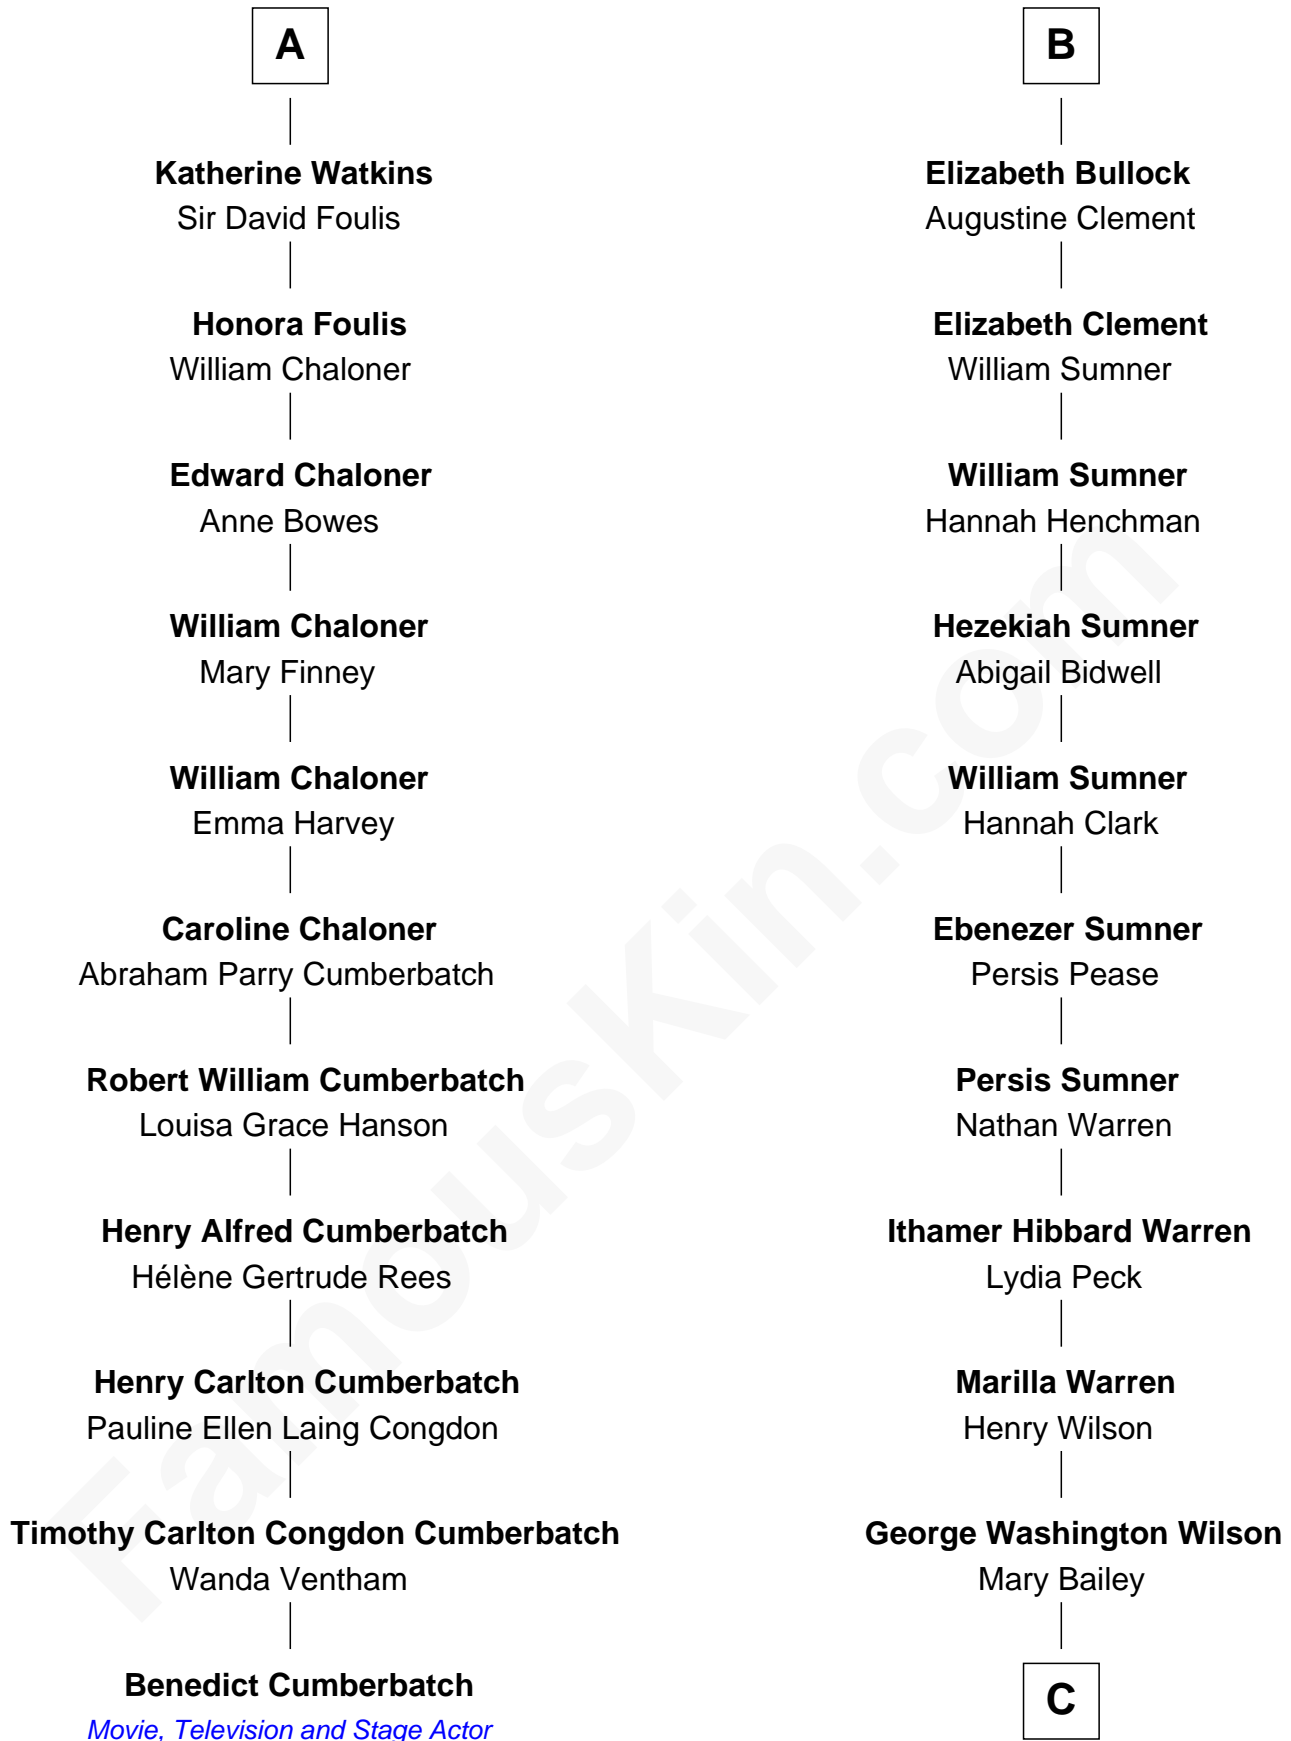

FamousKin.com Relationship Chart of

Benedict Cumberbatch
Movie, Television and Stage Actor

17th cousin 3 times removed of

Carl Wilson

Co-Founder of The Beach Boys

C

William Henry Wilson

Alta Lenora Chitwood

William Coral Wilson

Edith Sophia Sthole

Murray Gage Wilson

Audree Neva Korthof

Carl Wilson

Co-Founder of The Beach Boys