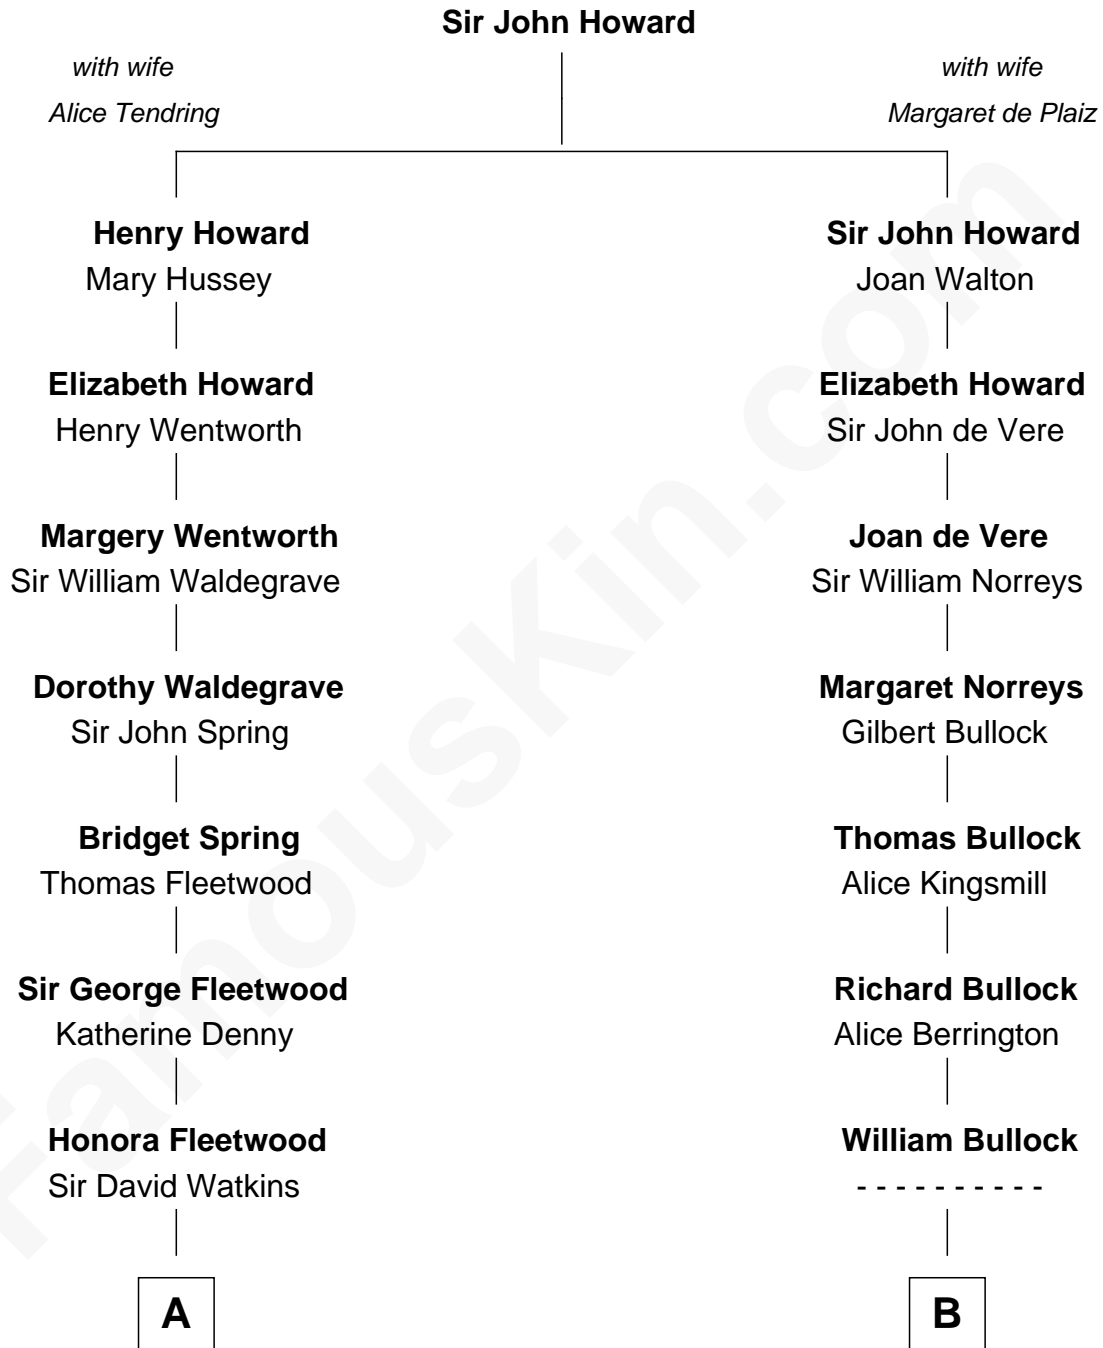

FamousKin.com Relationship Chart of

Benedict Cumberbatch
Movie, Television and Stage Actor

17th cousin 3 times removed of

Carl Wilson

Co-Founder of The Beach Boys

C

William Henry Wilson

Alta Lenora Chitwood