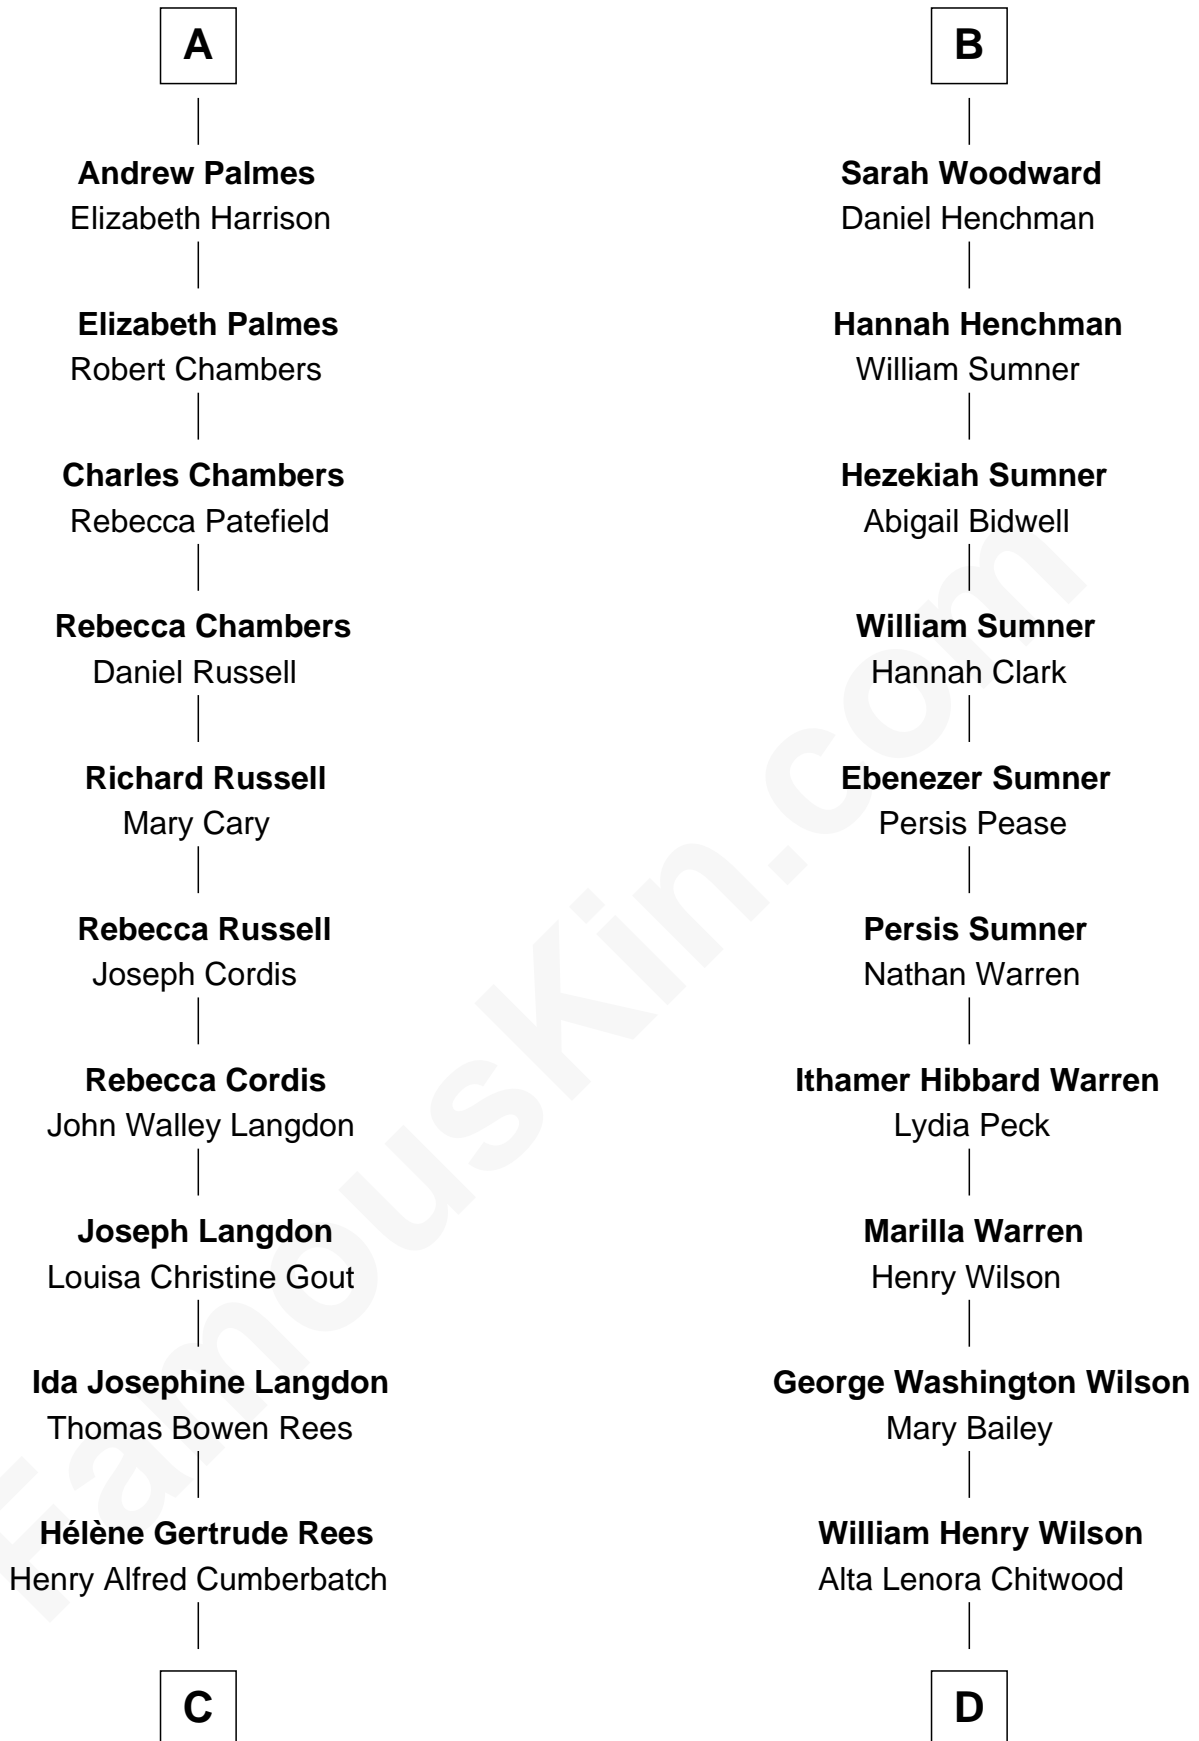

FamousKin.com
Relationship Chart of
Benedict Cumberbatch
Movie, Television and Stage Actor

19th cousin of
Carl Wilson
Co-Founder of The Beach Boys

C

Henry Carlton Cumberbatch

Pauline Ellen Laing Congdon

Timothy Carlton Congdon Cumberbatch

Wanda Ventham

Benedict Cumberbatch

Movie, Television and Stage Actor

D

William Coral Wilson

Edith Sophia Sthole

Murray Gage Wilson

Audree Neva Korthof