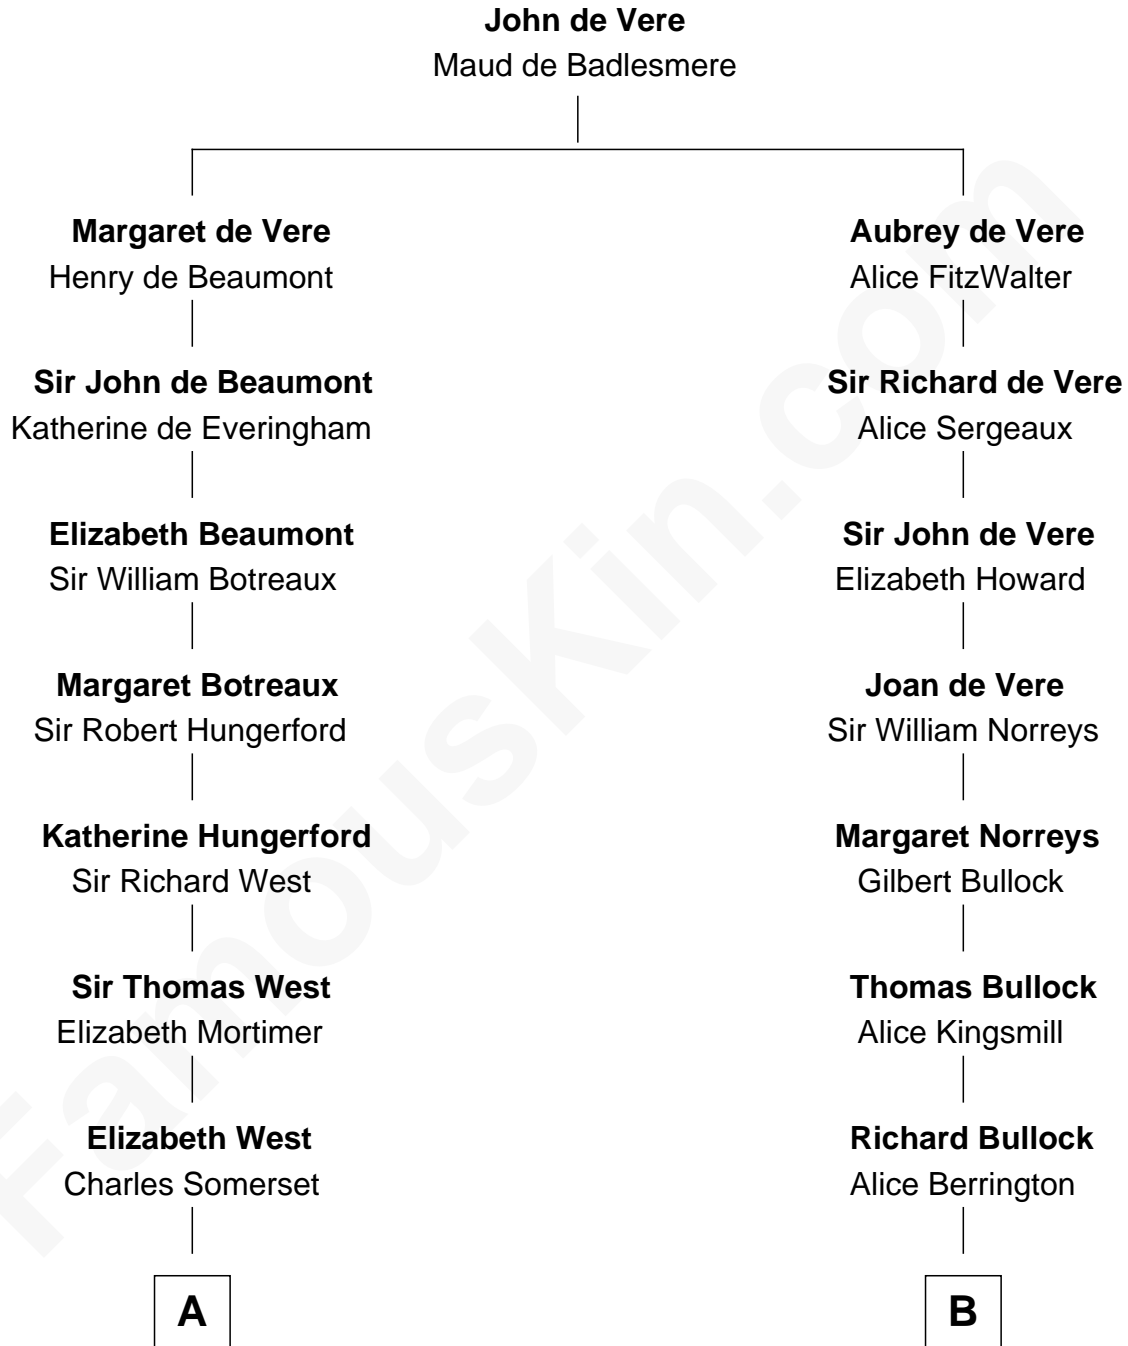

FamousKin.com
Relationship Chart of
Benedict Cumberbatch
Movie, Television and Stage Actor

21st cousin of
Carl Wilson
Co-Founder of The Beach Boys

C

Robert William Cumberbatch

Louisa Grace Hanson

Henry Alfred Cumberbatch

George Washington Wilson

Mary Bailey

William Henry Wilson

Alta Lenora Chitwood

William Coral Wilson

Edith Sophia Sthole

Murray Gage Wilson

Audree Neva Korthof