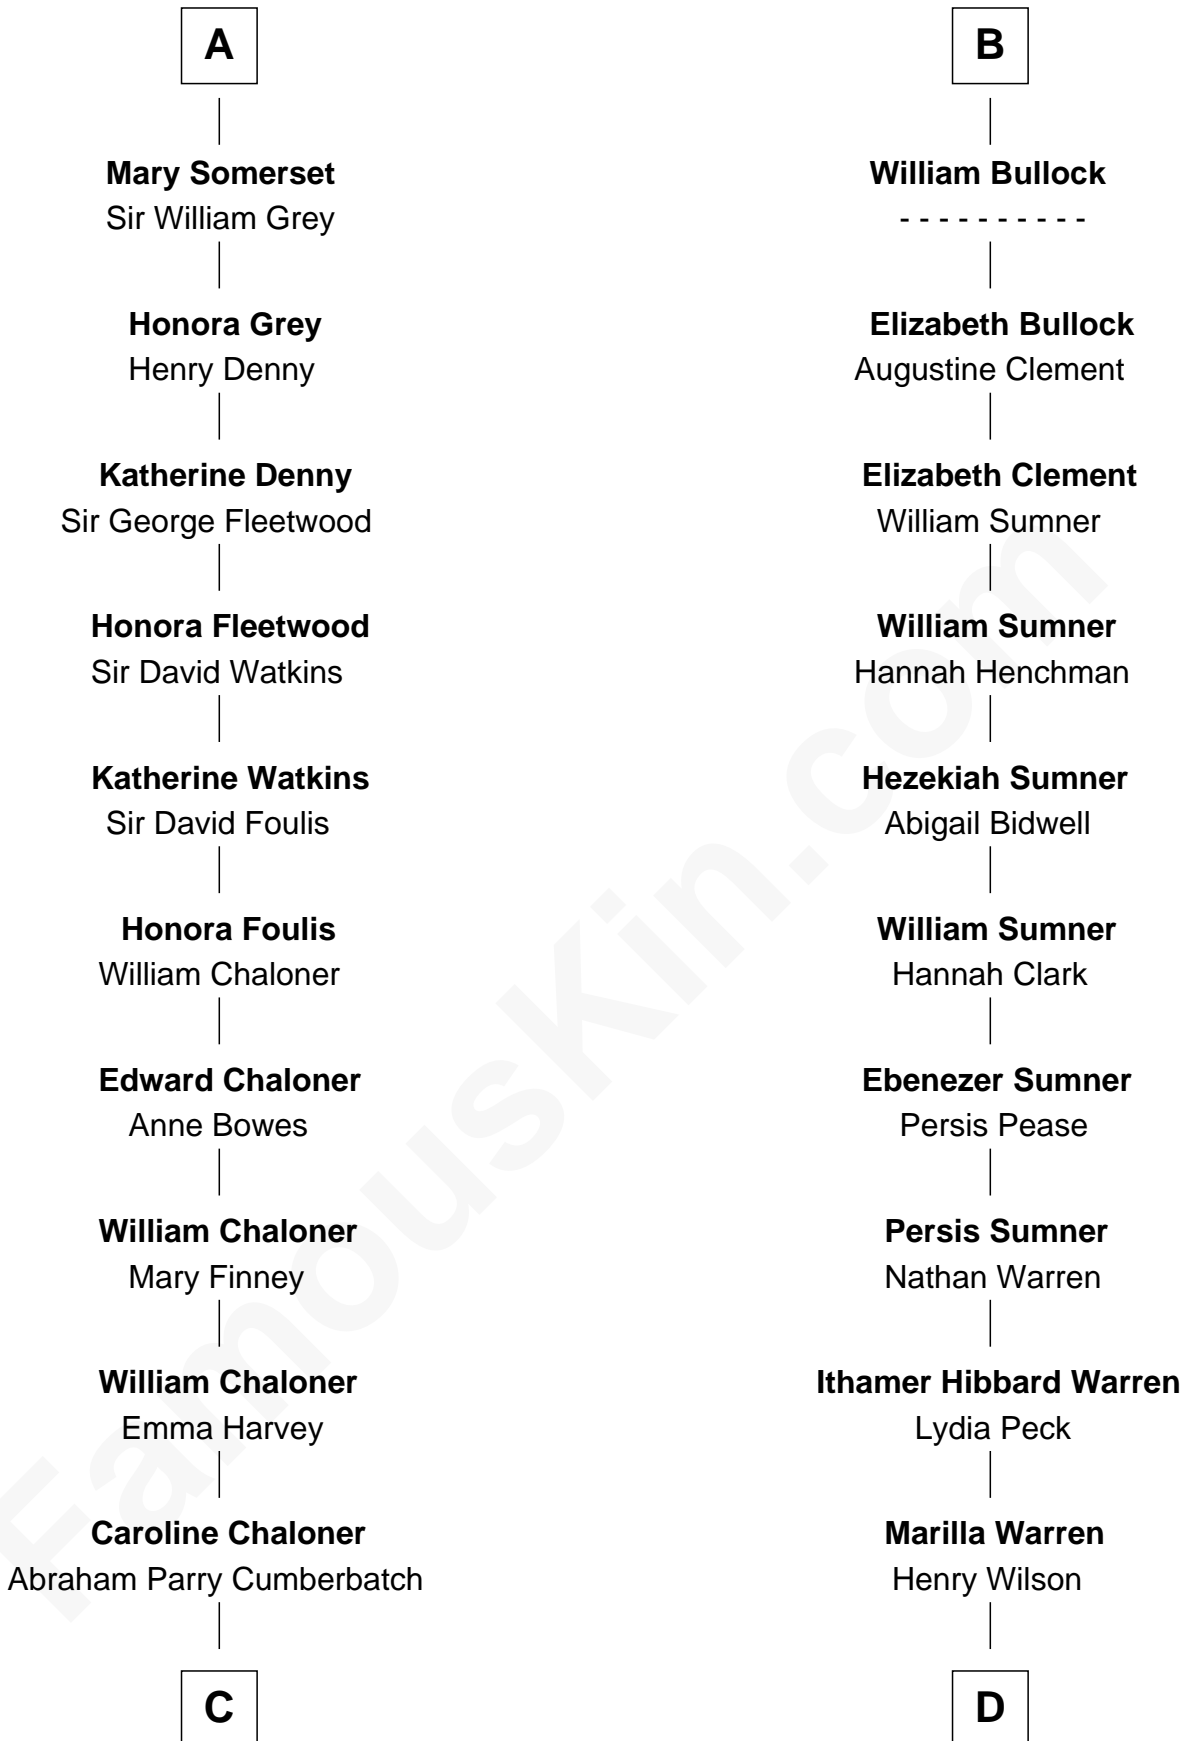

FamousKin.com
Relationship Chart of
Benedict Cumberbatch
Movie, Television and Stage Actor

21st cousin of
Carl Wilson
Co-Founder of The Beach Boys

C

Robert William Cumberbatch

Louisa Grace Hanson

Henry Alfred Cumberbatch

Hélène Gertrude Rees

Henry Carlton Cumberbatch

Pauline Ellen Laing Congdon

Timothy Carlton Congdon Cumberbatch

Wanda Ventham

Benedict Cumberbatch

Movie, Television and Stage Actor

D

George Washington Wilson

Mary Bailey

William Henry Wilson

Alta Lenora Chitwood

William Coral Wilson

Edith Sophia Sthole

Murray Gage Wilson

Audree Neva Korthof