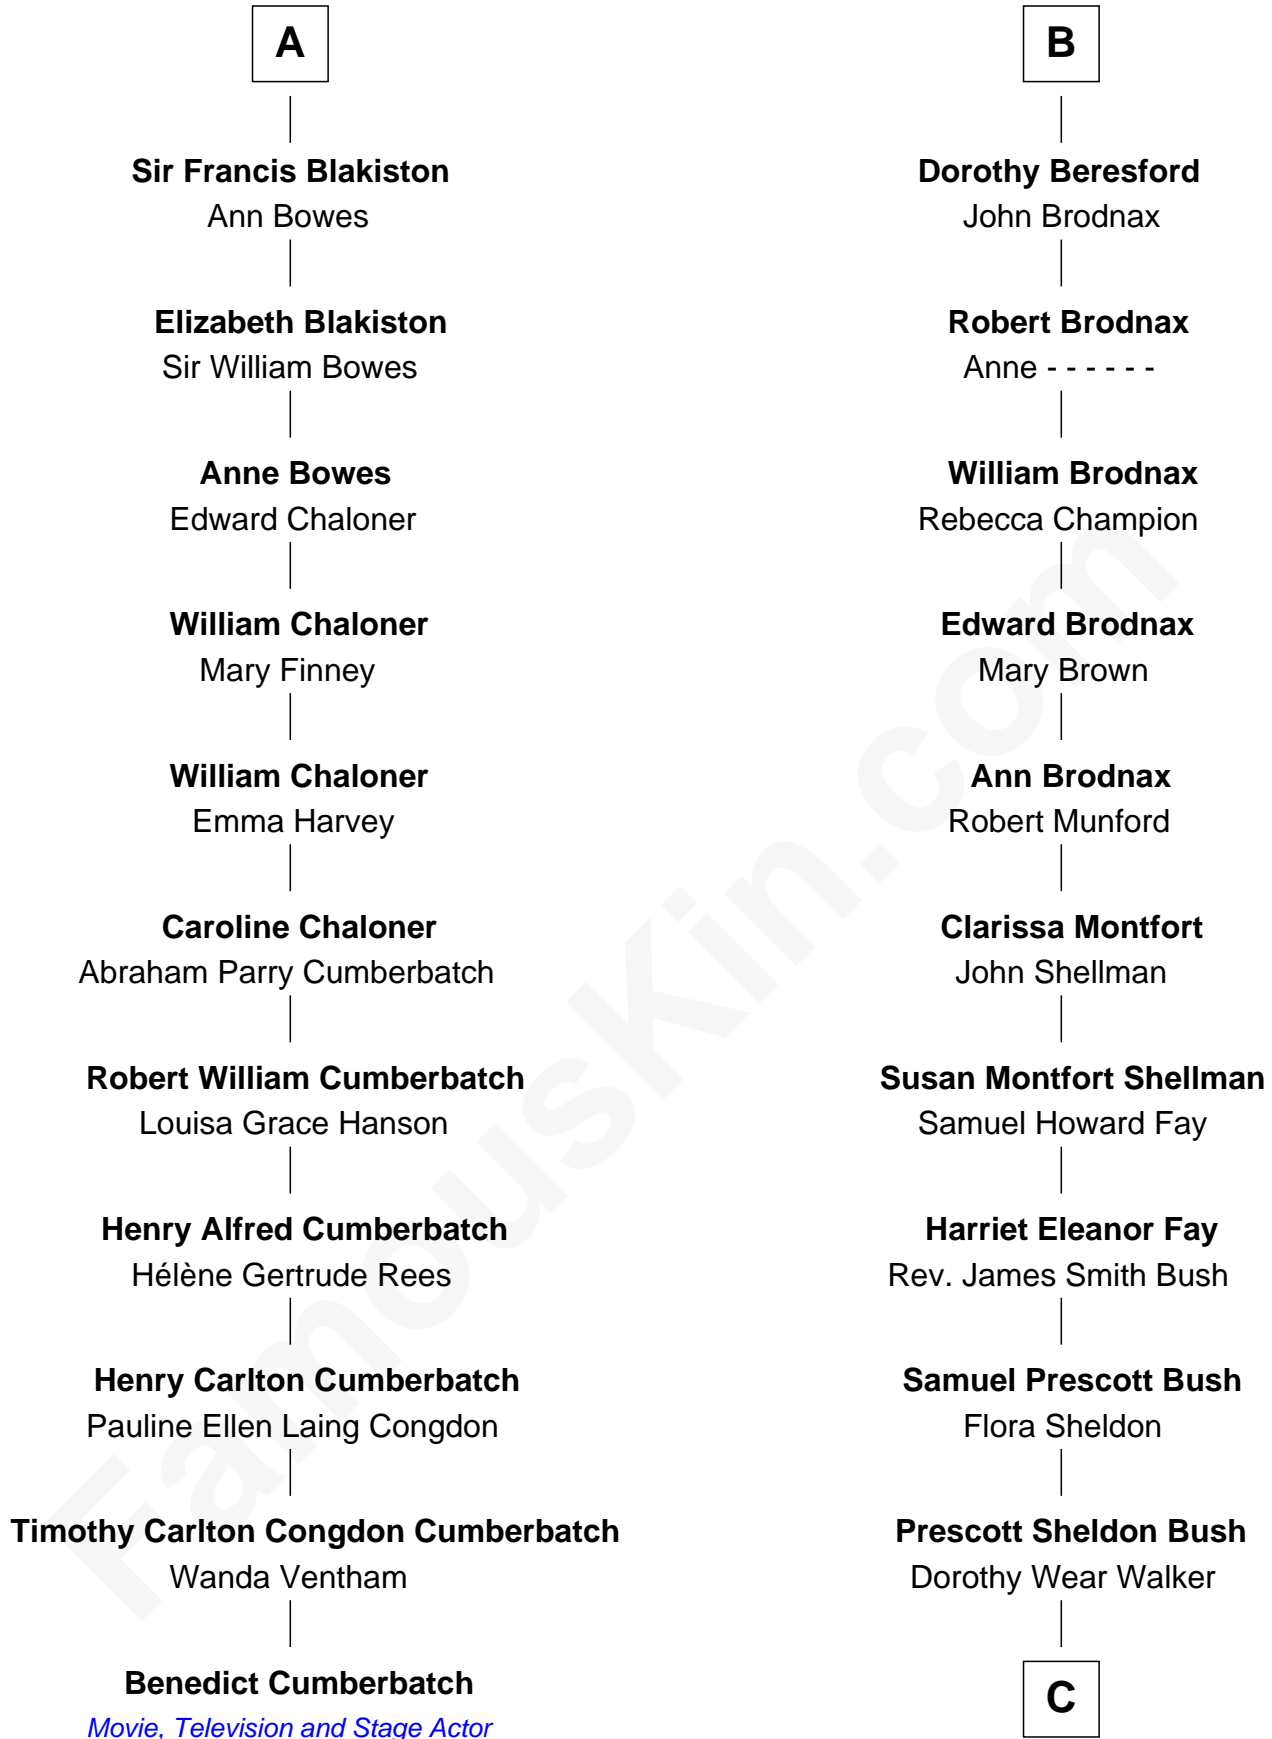

FamousKin.com Relationship Chart of

Benedict Cumberbatch
Movie, Television and Stage Actor

17th cousin 1 time removed of

Jeb Bush

43rd Governor of Florida

FamousKin.com