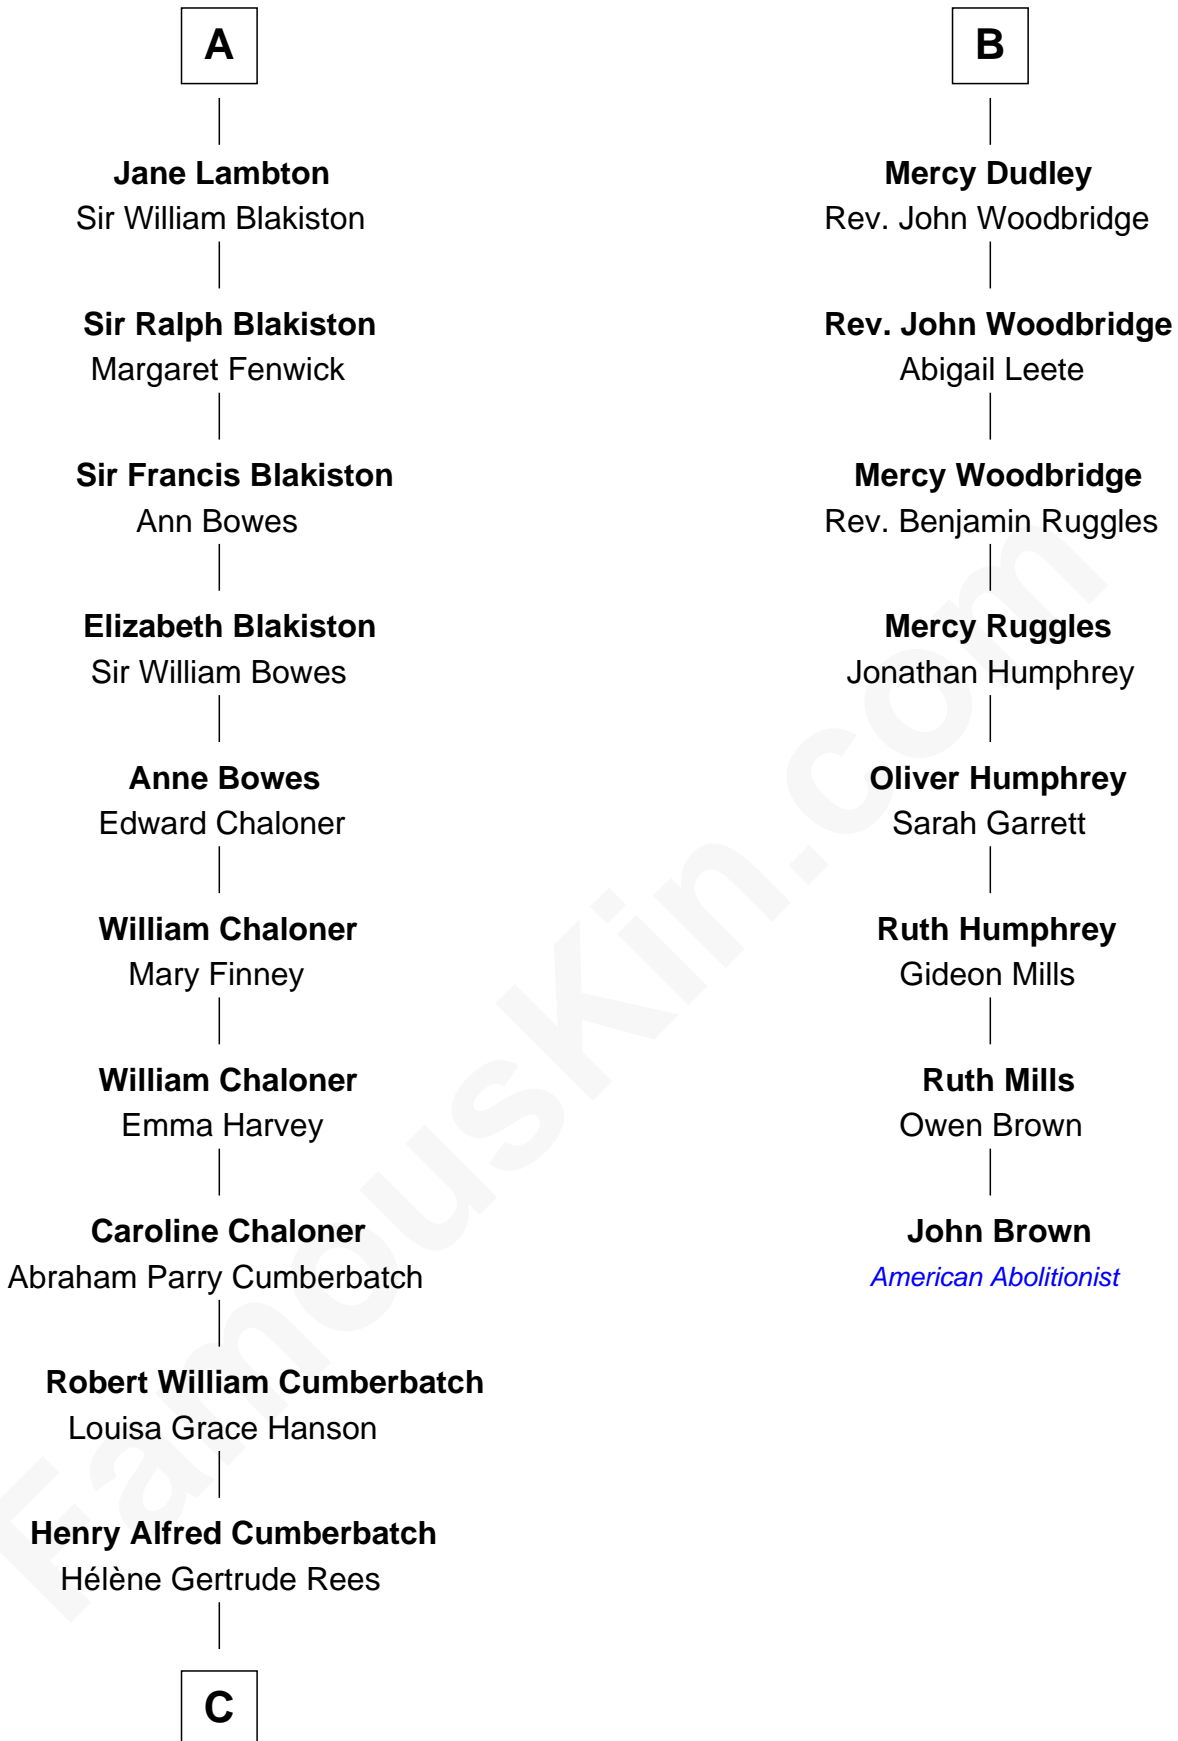

# FamousKin.com Relationship Chart of

**Benedict Cumberbatch**  
Movie, Television and Stage Actor

14th cousin 5 times removed of

**John Brown**  
American Abolitionist

**C**

Henry Carlton Cumberbatch

Pauline Ellen Laing Congdon

Timothy Carlton Congdon Cumberbatch

Wanda Ventham

**Benedict Cumberbatch**

*Movie, Television and Stage Actor*

FamousKin.com