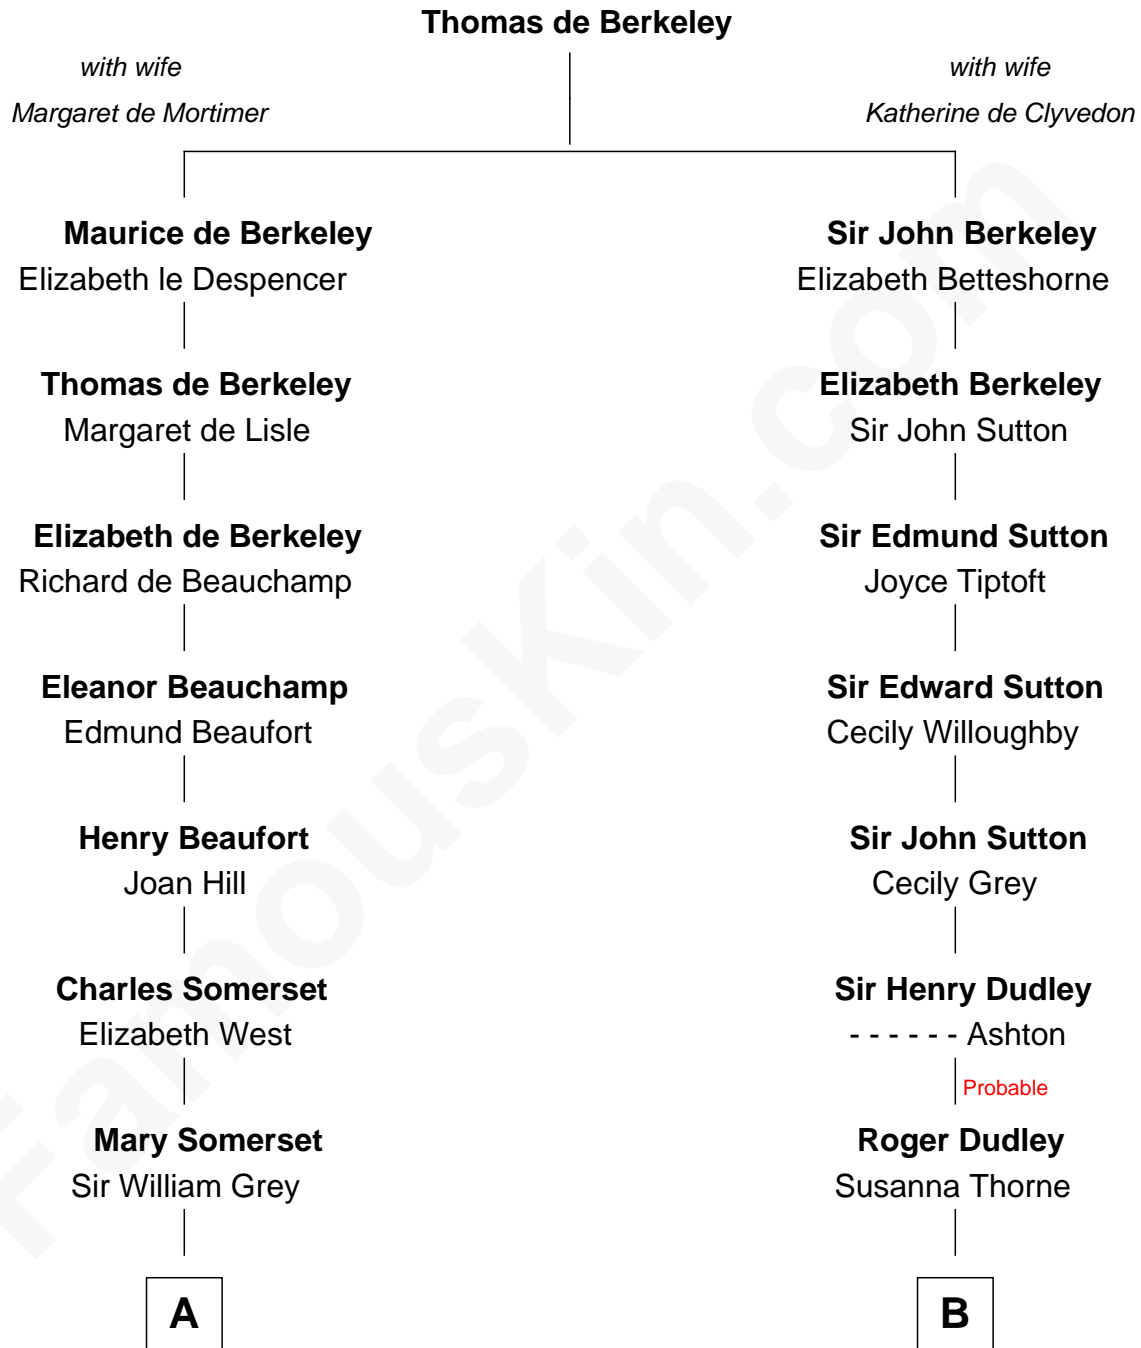

FamousKin.com Relationship Chart of

Benedict Cumberbatch
Movie, Television and Stage Actor

15th cousin 5 times removed of

John Brown
American Abolitionist

C

Henry Alfred Cumberbatch

Hélène Gertrude Rees

Henry Carlton Cumberbatch

Pauline Ellen Laing Congdon

Timothy Carlton Congdon Cumberbatch

Wanda Ventham

Benedict Cumberbatch

Movie, Television and Stage Actor

FamousKin.com