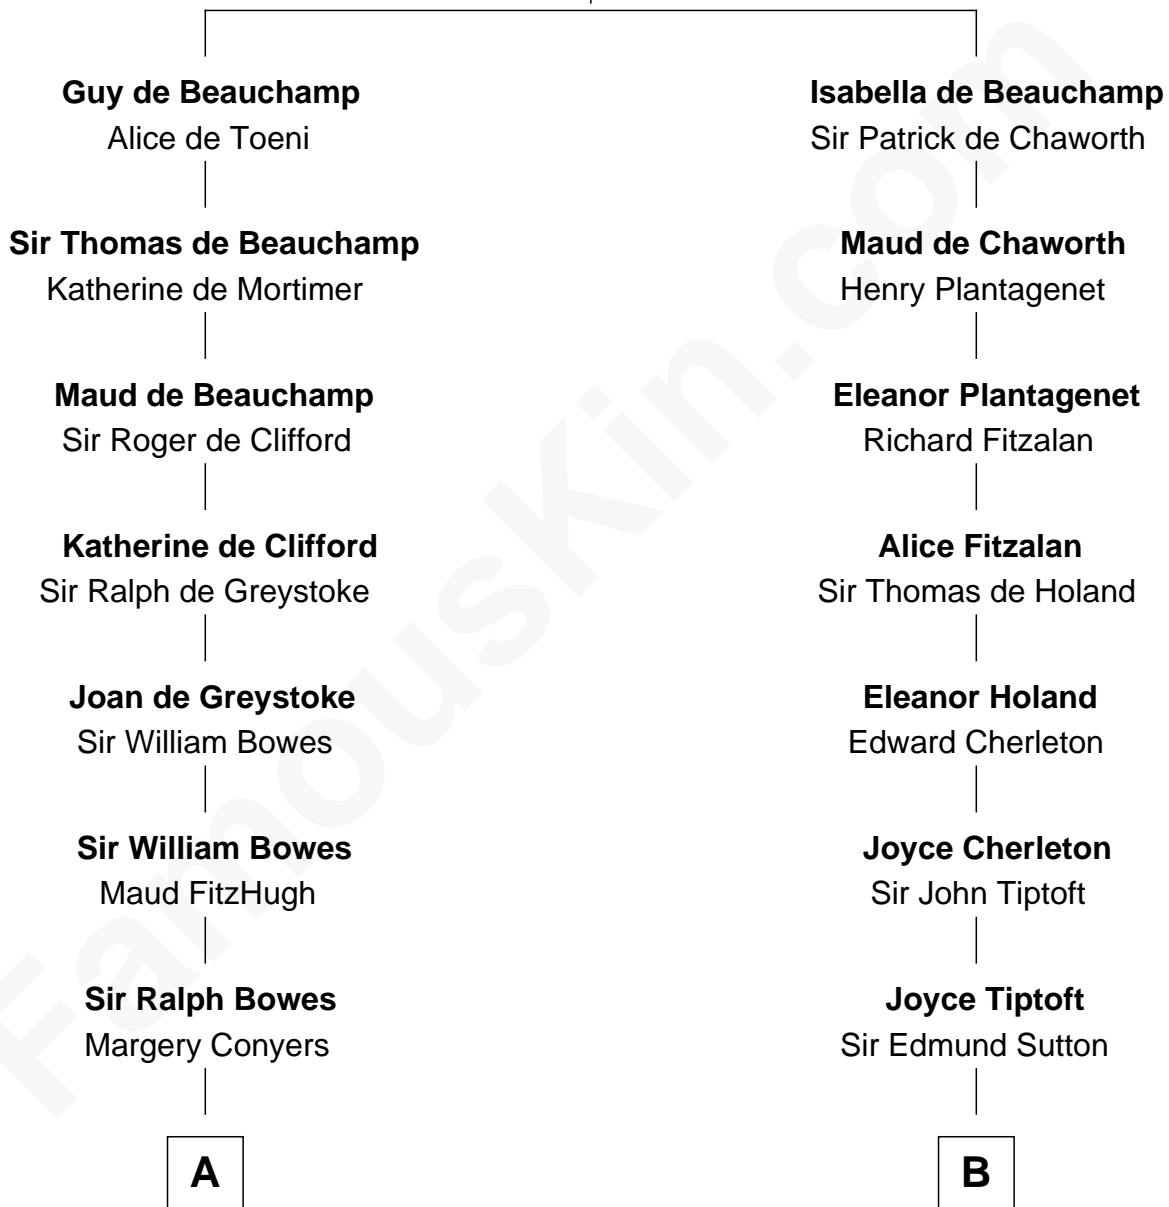

FamousKin.com

Relationship Chart of

Benedict Cumberbatch

Movie, Television and Stage Actor

19th cousin 1 time removed of

John Brown

American Abolitionist

William de Beauchamp

Maud FitzJohn

C

Henry Alfred Cumberbatch
Hélène Gertrude Rees

Henry Carlton Cumberbatch
Pauline Ellen Laing Congdon

Timothy Carlton Congdon Cumberbatch
Wanda Ventham

Benedict Cumberbatch
Movie, Television and Stage Actor