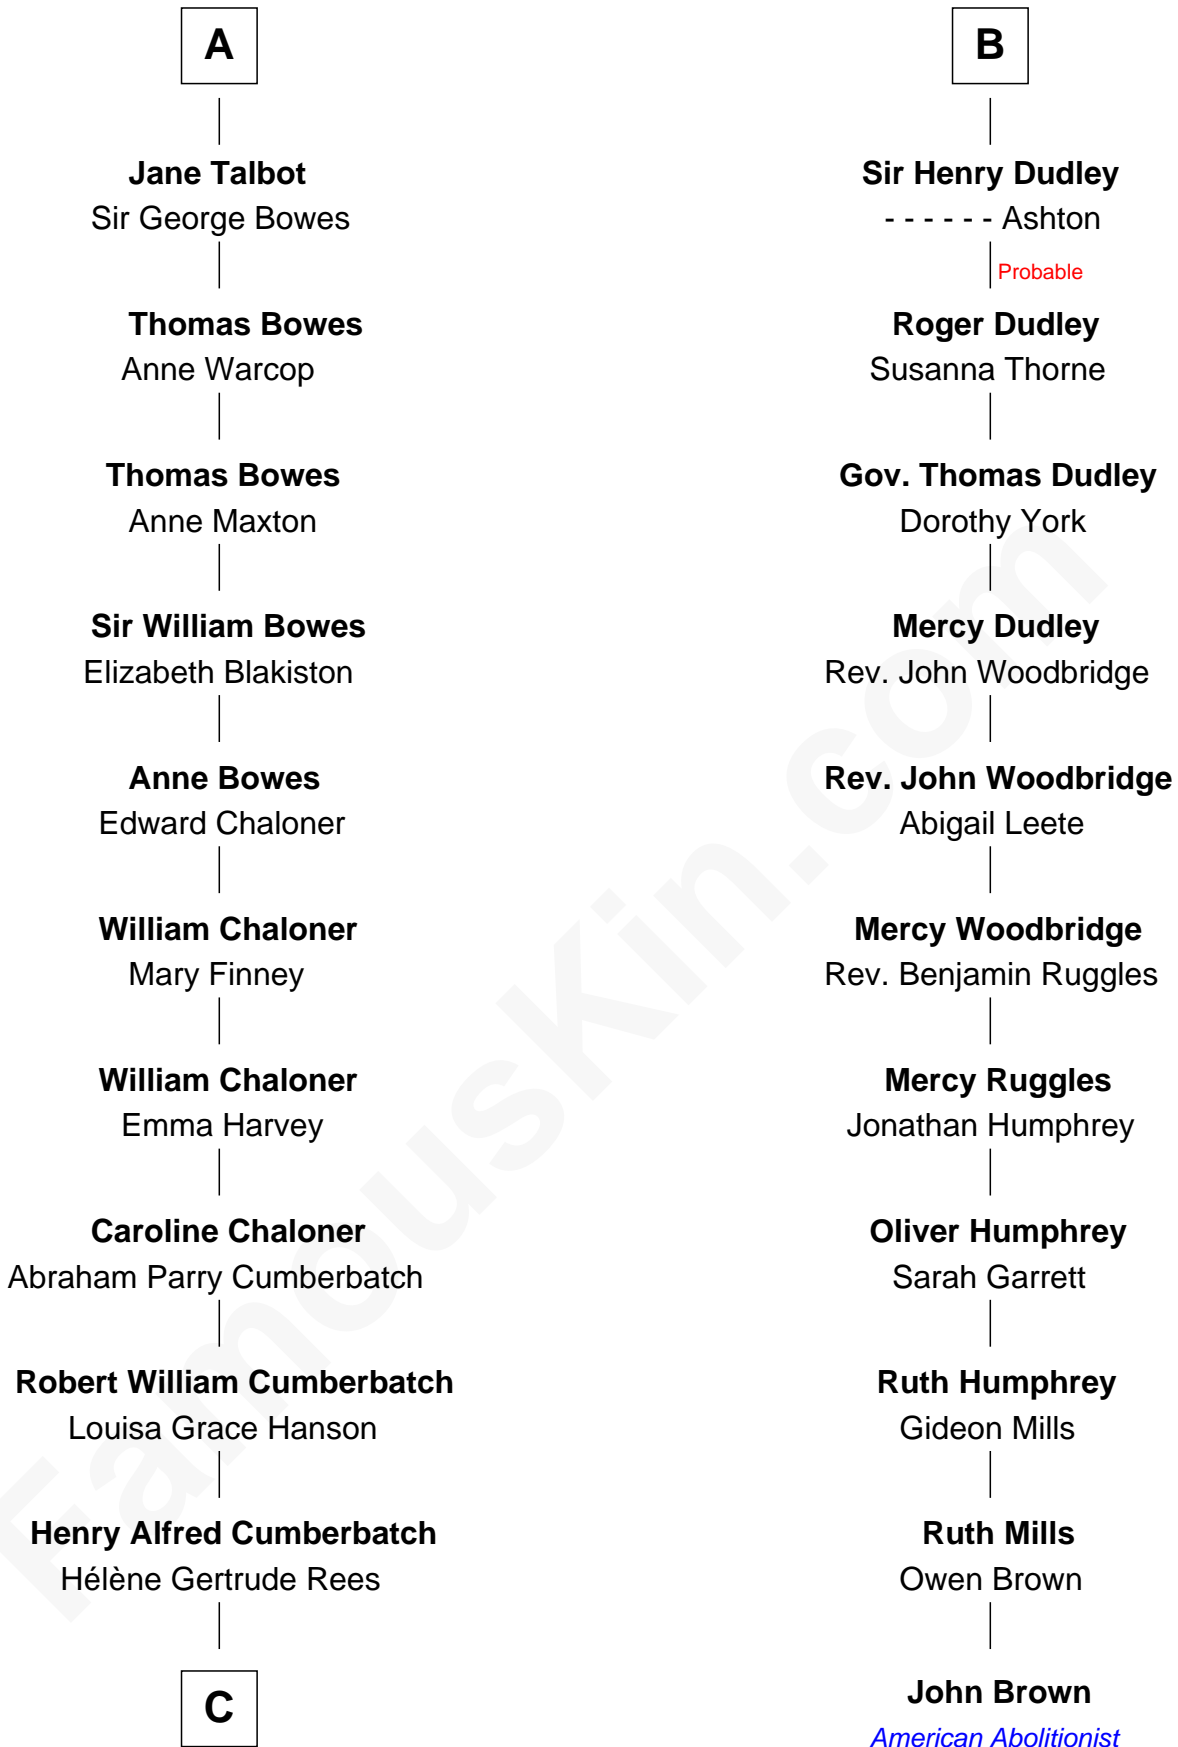

FamousKin.com Relationship Chart of

Benedict Cumberbatch
Movie, Television and Stage Actor

17th cousin 2 times removed of

John Brown
American Abolitionist

Sir William de Ros
Margery de Badlesmere

C

Henry Carlton Cumberbatch

Pauline Ellen Laing Congdon

Timothy Carlton Congdon Cumberbatch

Wanda Ventham

Benedict Cumberbatch

Movie, Television and Stage Actor

FamousKin.com