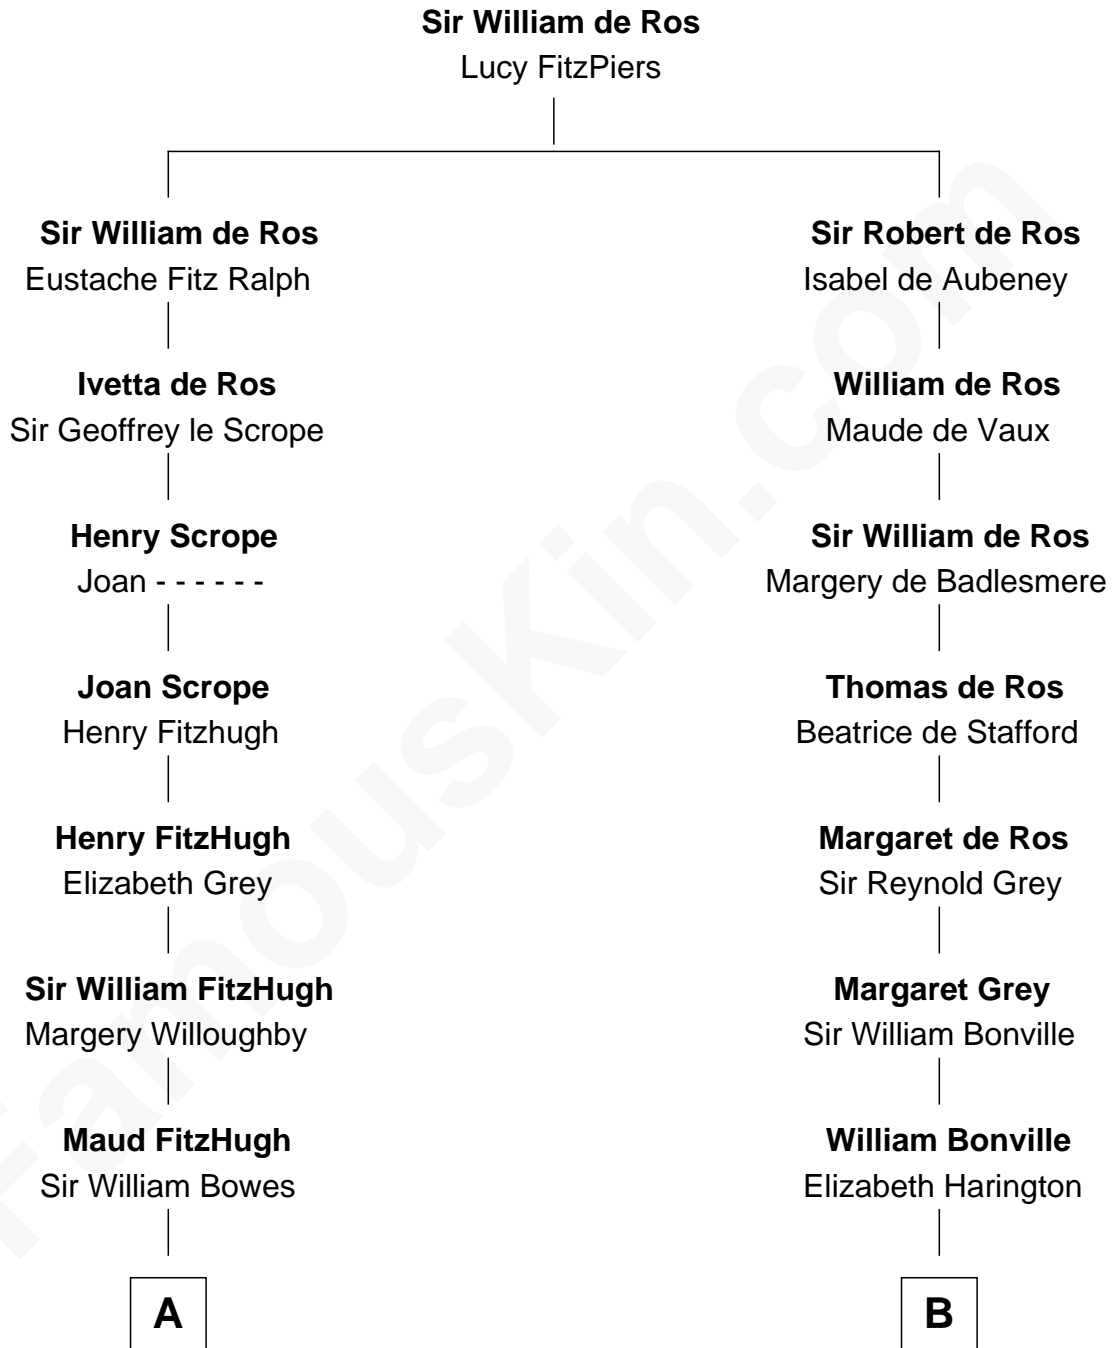

FamousKin.com Relationship Chart of

Benedict Cumberbatch
Movie, Television and Stage Actor

20th cousin 1 time removed of

John Brown
American Abolitionist

C

Robert William Cumberbatch

Louisa Grace Hanson

Henry Alfred Cumberbatch