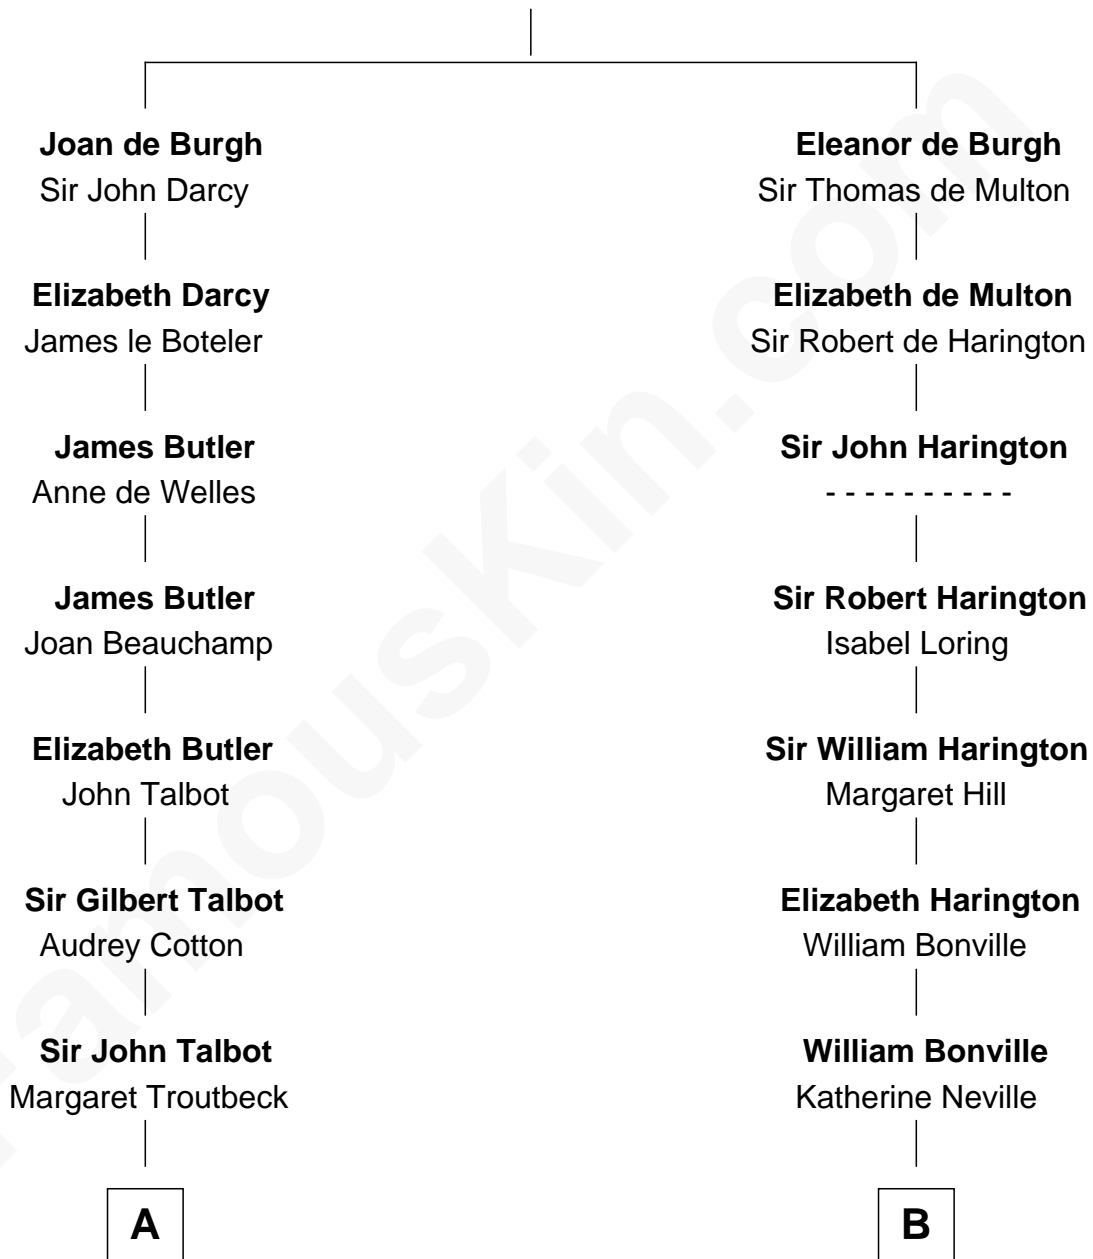

# FamousKin.com Relationship Chart of

**Benedict Cumberbatch**  
Movie, Television and Stage Actor

19th cousin 1 time removed of

**John Brown**  
American Abolitionist

**Sir Richard de Burgh**

Margaret - - - - -

**C**

**Henry Alfred Cumberbatch**

Hélène Gertrude Rees

**Henry Carlton Cumberbatch**

Pauline Ellen Laing Congdon

**Timothy Carlton Congdon Cumberbatch**

Wanda Ventham

**Benedict Cumberbatch**

*Movie, Television and Stage Actor*

**D**

**Ruth Humphrey**

Gideon Mills

**Ruth Mills**

Owen Brown

**John Brown**

*American Abolitionist*