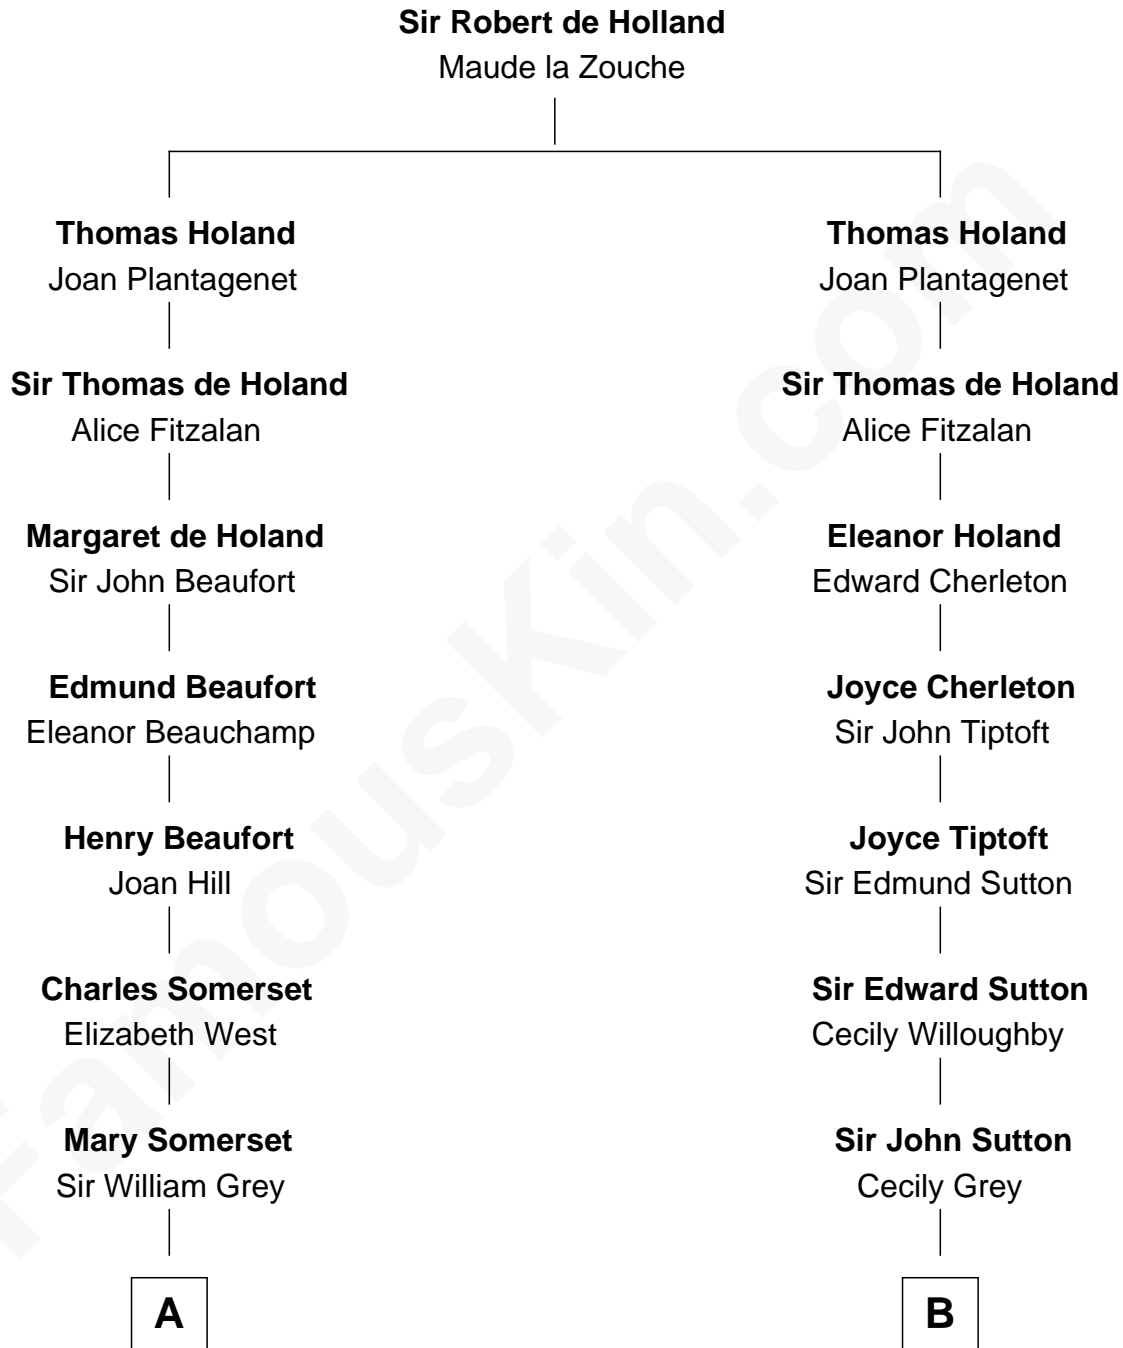

FamousKin.com Relationship Chart of

Benedict Cumberbatch
Movie, Television and Stage Actor

17th cousin 3 times removed of

John Brown
American Abolitionist

C

Henry Alfred Cumberbatch

Hélène Gertrude Rees

Henry Carlton Cumberbatch