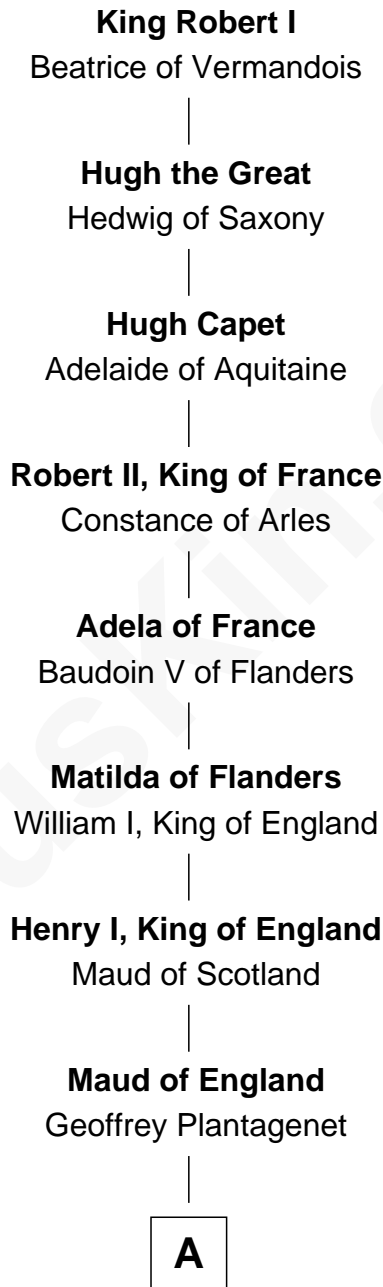

**FamousKin.com**  
**Relationship Chart of**  
**Benedict Cumberbatch**  
*Movie, Television and Stage Actor*

**30th Great-grandson of**

**King Robert I**  
*King of France*

**A**

**Henry II, King of England**

Ida de Tony

**Sir William Longespee**

Ela of Salisbury

**William Longespee**

Idoine de Camville

**Ela Longespee**

Sir James de Audley

**Sir Hugh I de Audley**

Iseult de Mortimer

**Alice de Audley**

Sir Ralph de Greystoke

**Sir William de Greystoke**

Joan FitzHenry

**Sir Ralph de Greystoke**

Katherine de Clifford

**Joan de Greystoke**