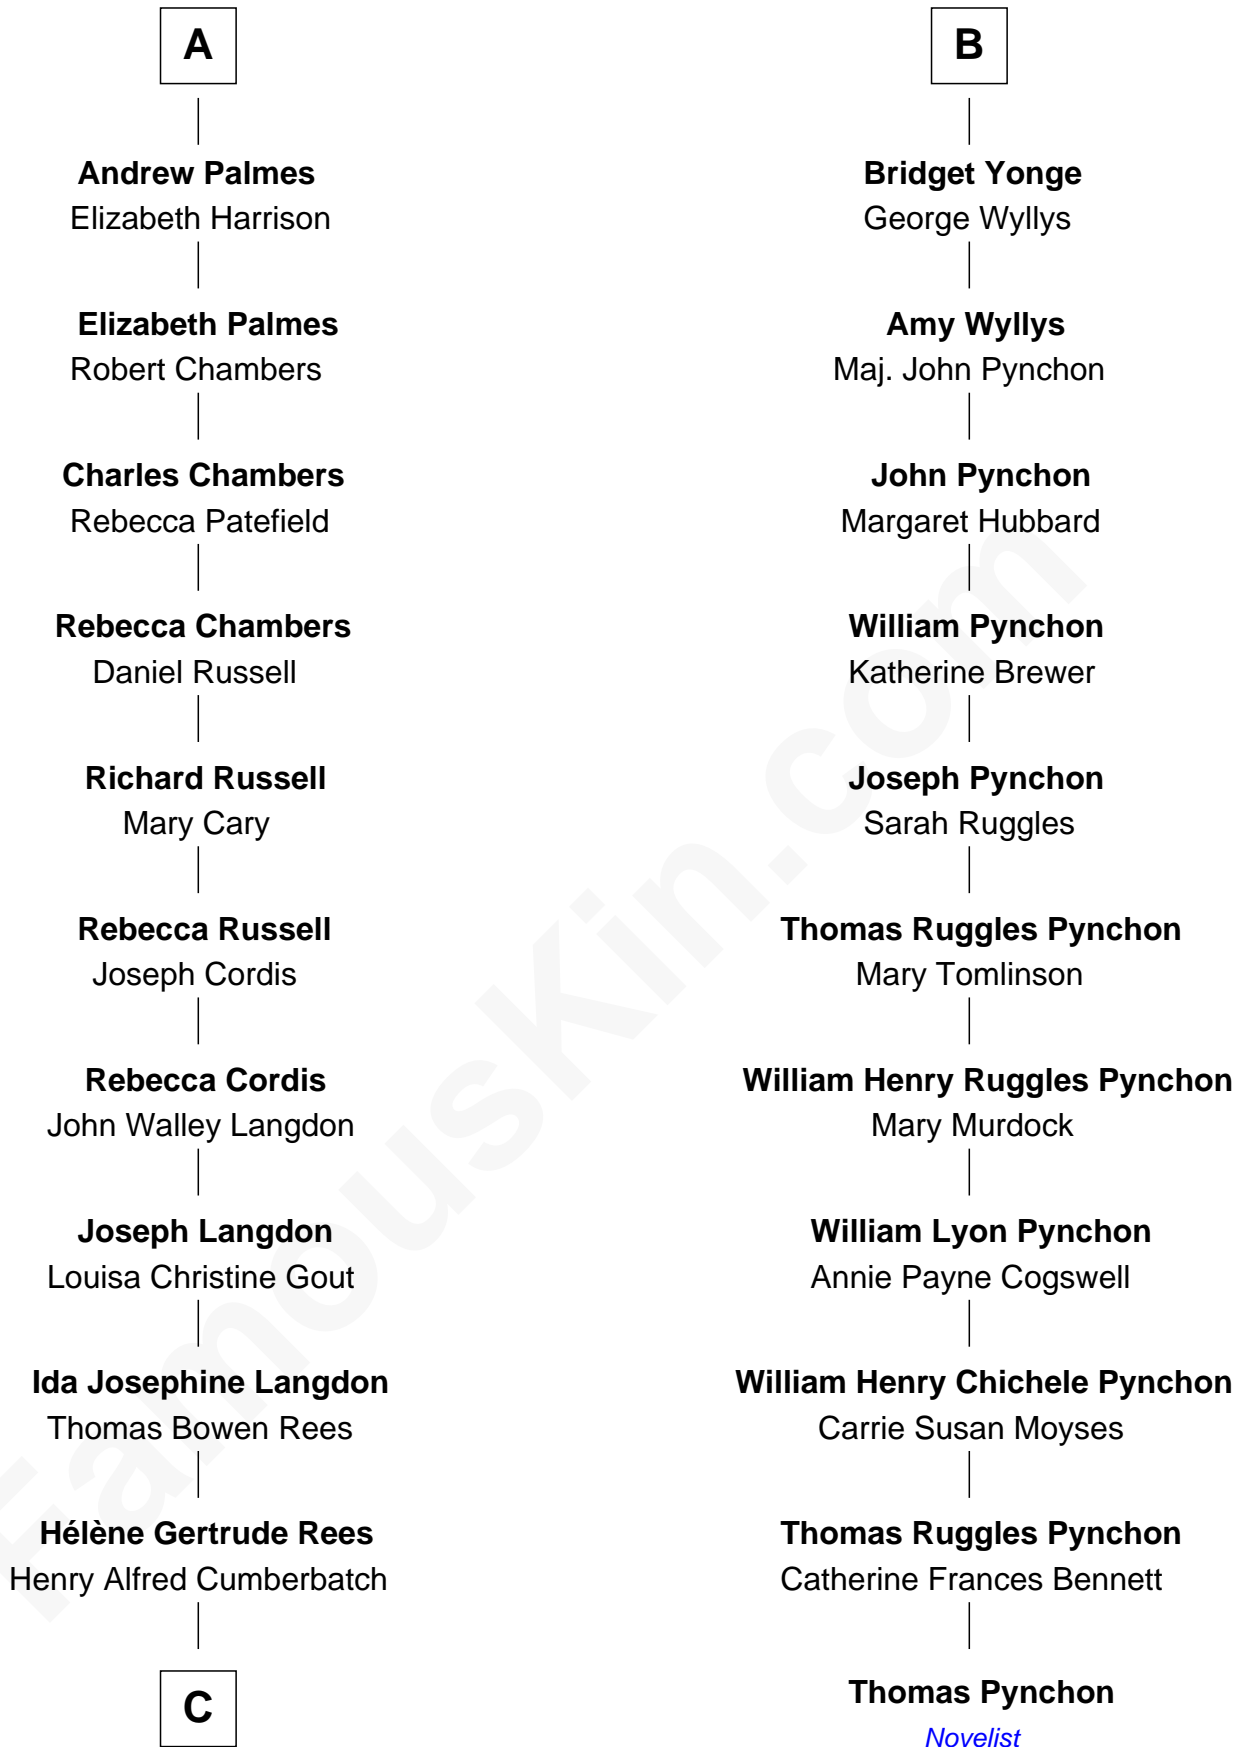

FamousKin.com

Relationship Chart of

Benedict Cumberbatch

Movie, Television and Stage Actor

17th cousin 2 times removed of

Thomas Pynchon

American Novelist

C

Henry Carlton Cumberbatch

Pauline Ellen Laing Congdon

Timothy Carlton Congdon Cumberbatch

Wanda Ventham

Benedict Cumberbatch

Movie, Television and Stage Actor

FamousKin.com