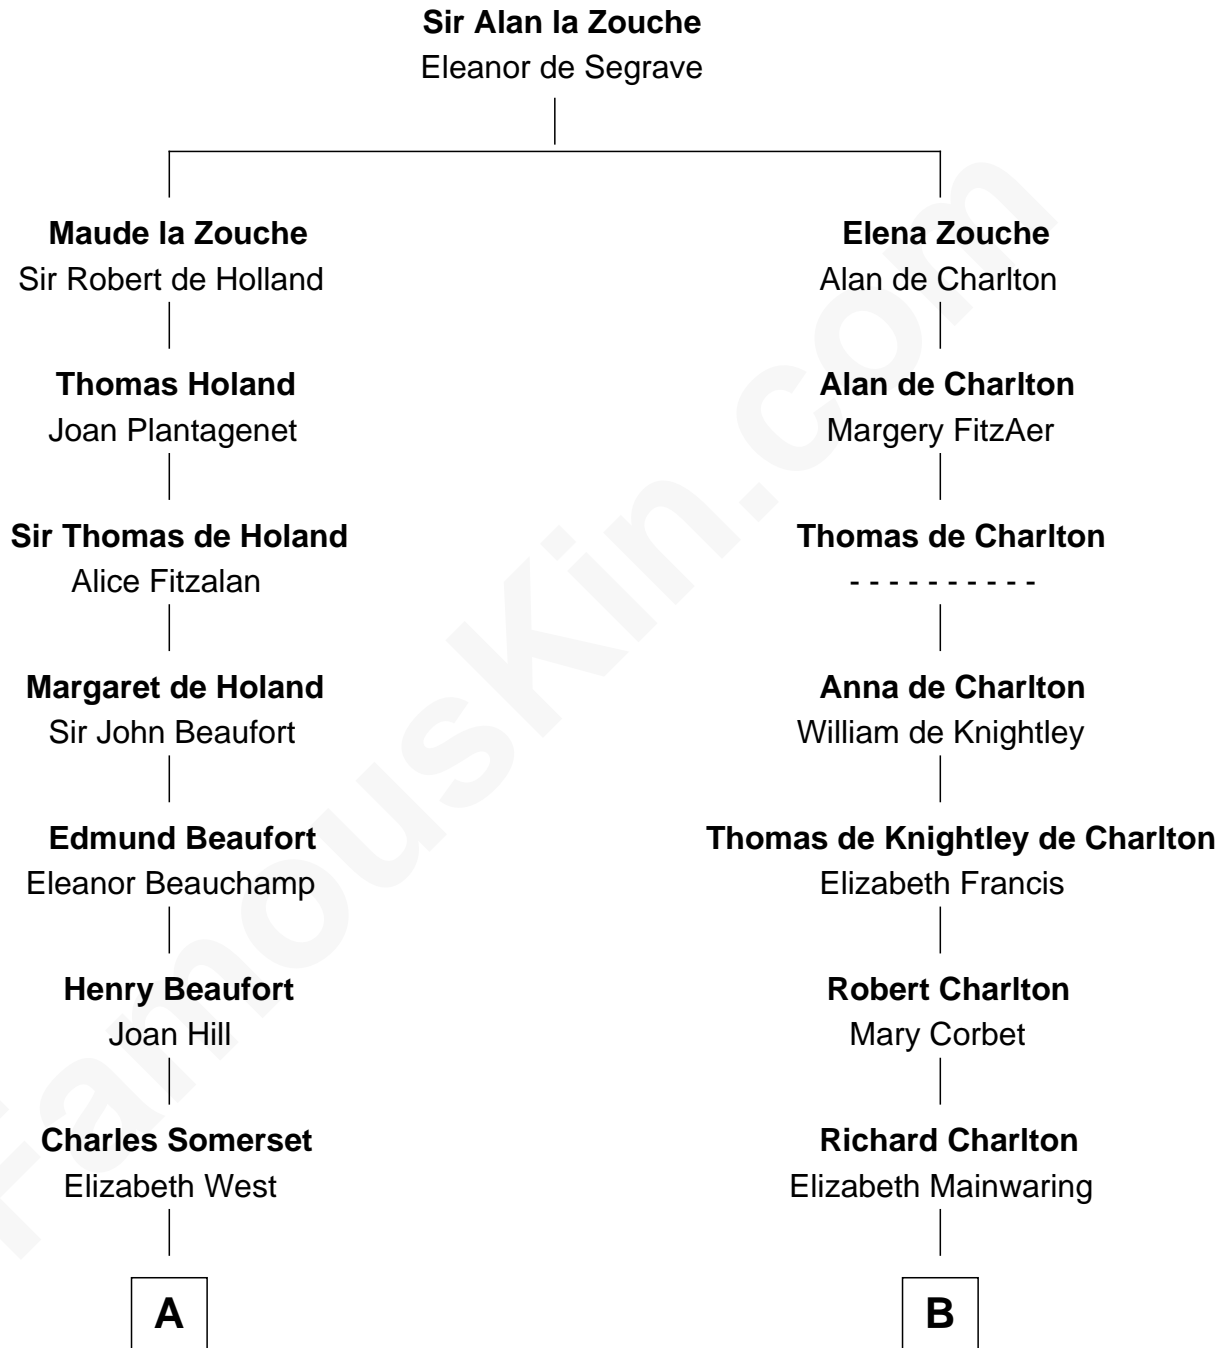

FamousKin.com

Relationship Chart of

Benedict Cumberbatch
Movie, Television and Stage Actor

20th cousin 1 time removed of

Thomas Pynchon
American Novelist

C

Robert William Cumberbatch

Louisa Grace Hanson

Henry Alfred Cumberbatch

Hélène Gertrude Rees

Henry Carlton Cumberbatch

Pauline Ellen Laing Congdon

Timothy Carlton Congdon Cumberbatch

Wanda Ventham

Benedict Cumberbatch

Movie, Television and Stage Actor