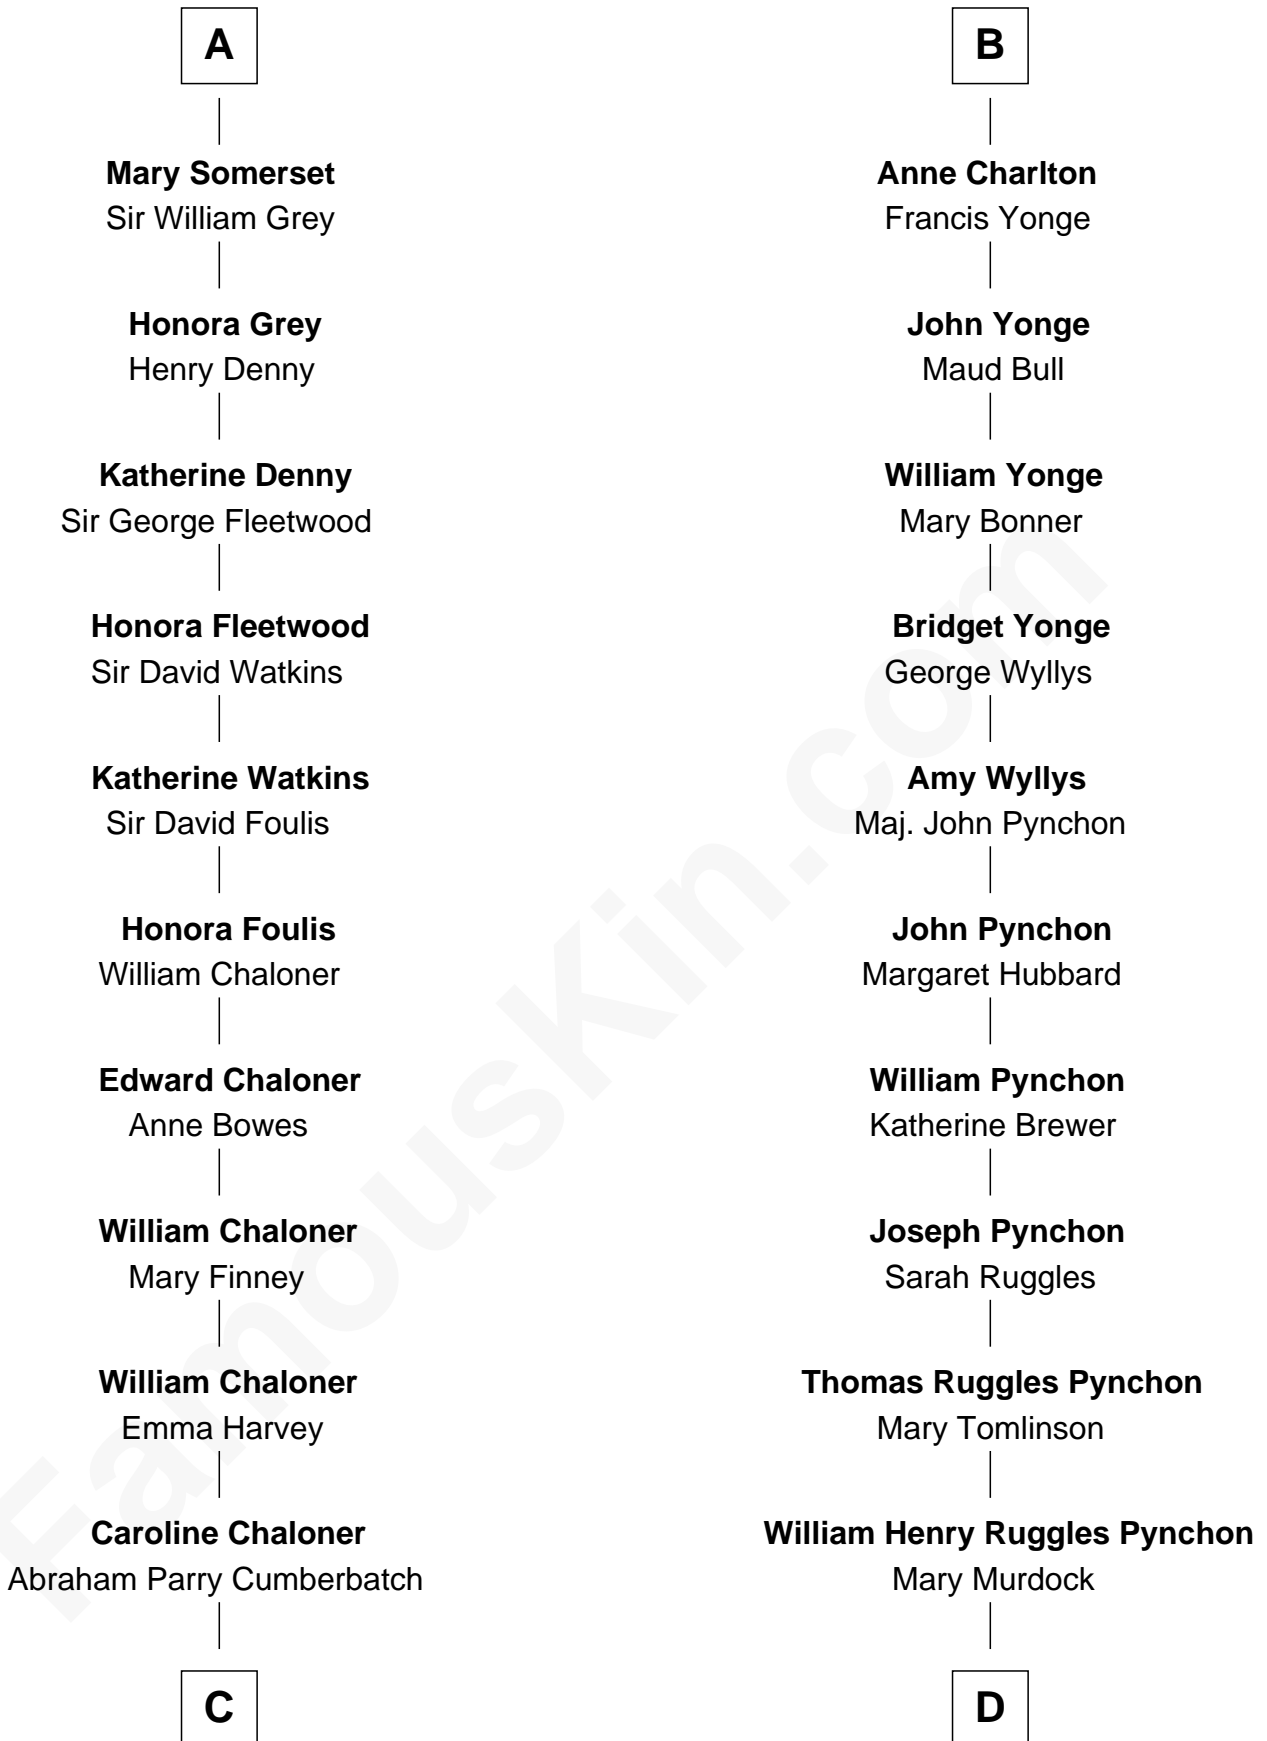

FamousKin.com

Relationship Chart of

Benedict Cumberbatch
Movie, Television and Stage Actor

20th cousin 1 time removed of

Thomas Pynchon
American Novelist

C

Robert William Cumberbatch

Louisa Grace Hanson