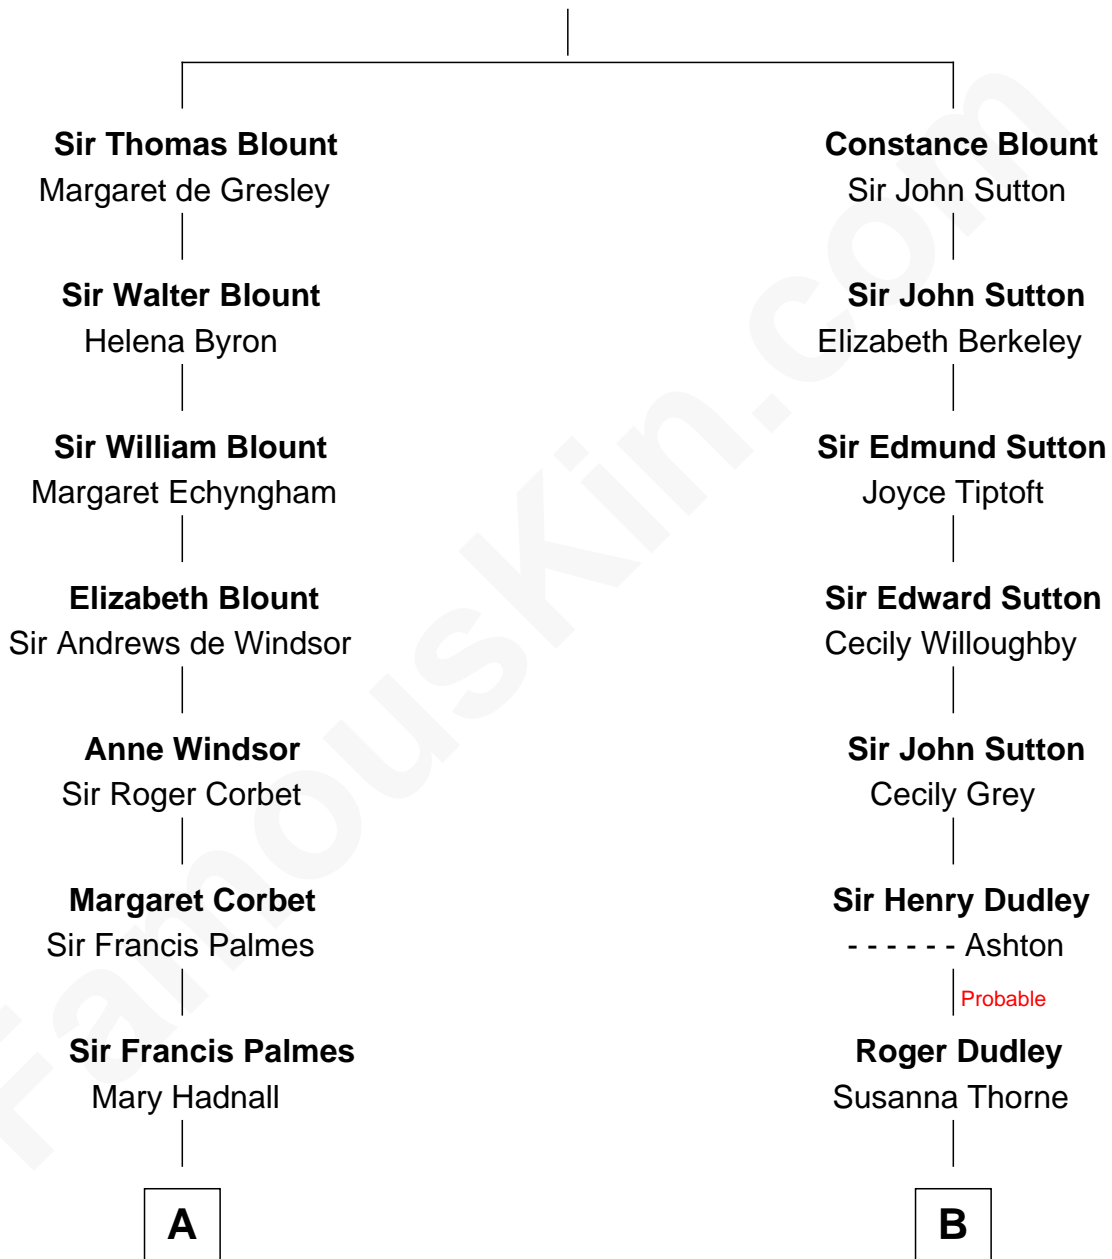

FamousKin.com

Relationship Chart of

Benedict Cumberbatch
Movie, Television and Stage Actor

19th cousin 1 time removed of

Paget Brewster
TV Actress

Sir Walter Blount
 Sancha de Ayala

C

Henry Carlton Cumberbatch