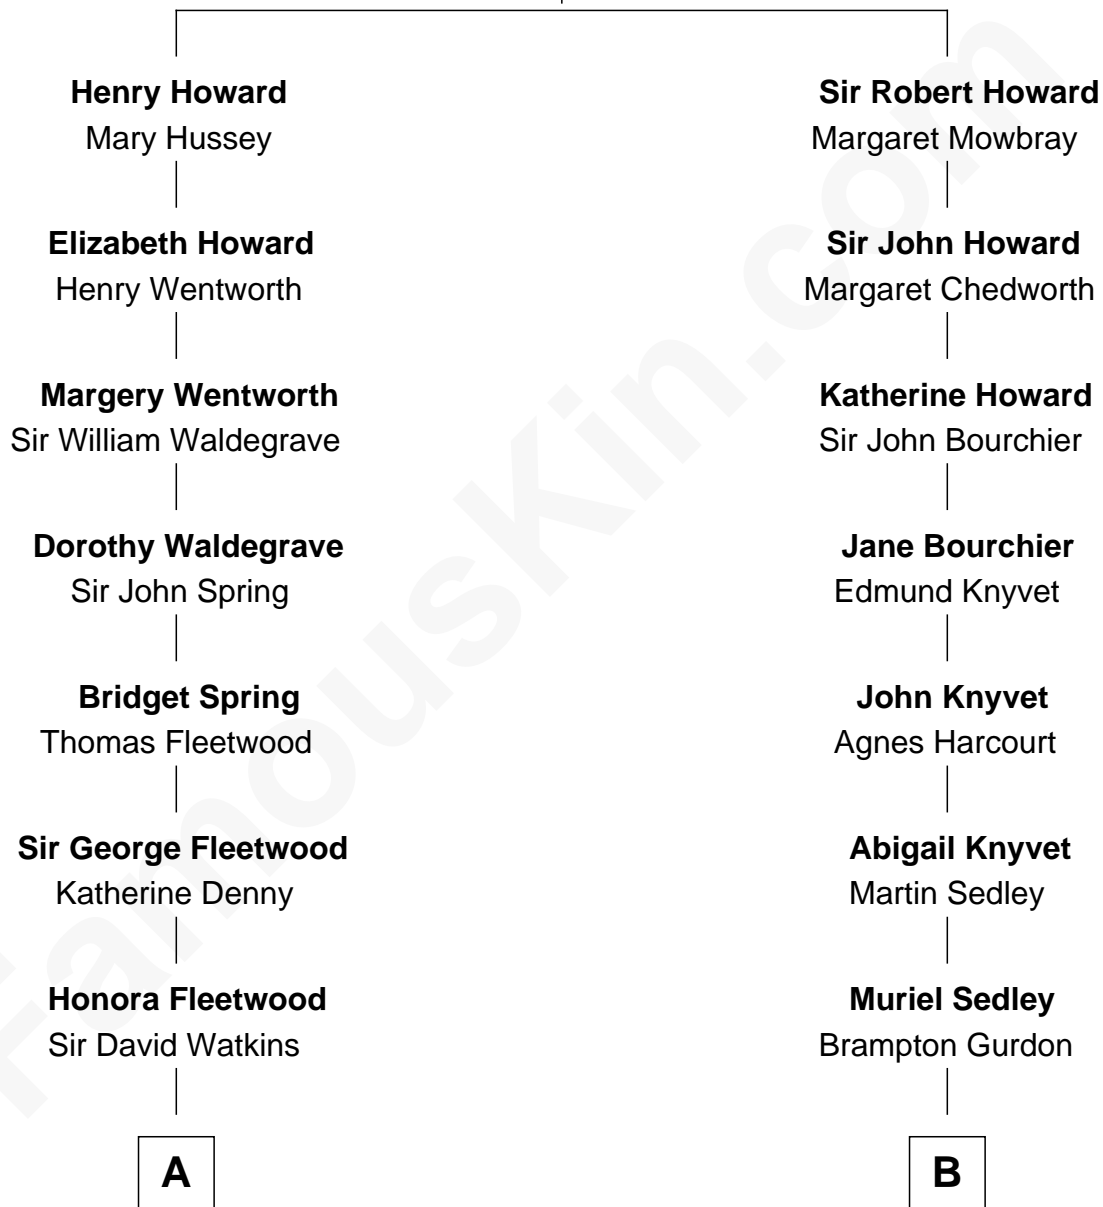

FamousKin.com

Relationship Chart of

Benedict Cumberbatch

Movie, Television and Stage Actor

17th cousin 3 times removed of

Paget Brewster

TV Actress

Sir John Howard

Alice Tendring

C

Donald Mitchell Ryerson

Isabelle McGenniss

Joan Ryerson

George Washington Wales Brewster

Galen Brewster

Hathaway Tew