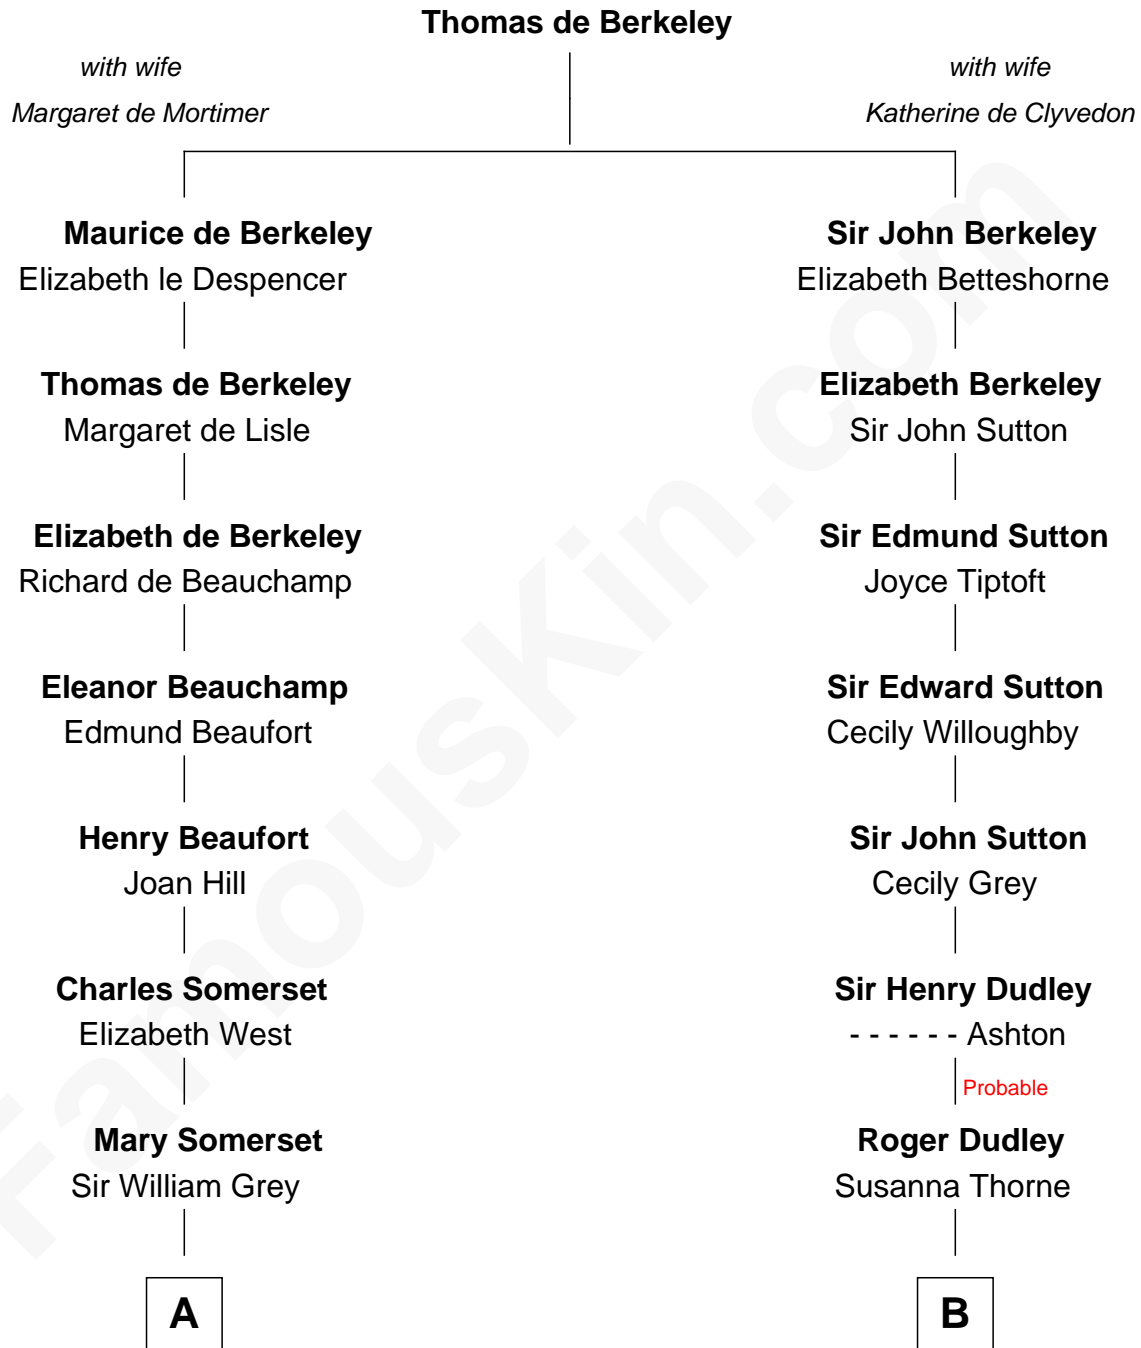

FamousKin.com
Relationship Chart of
Benedict Cumberbatch
Movie, Television and Stage Actor

20th cousin of

Paget Brewster
TV Actress

C

Henry Alfred Cumberbatch
Hélène Gertrude Rees

Henry Carlton Cumberbatch
Pauline Ellen Laing Congdon

Timothy Carlton Congdon Cumberbatch
Wanda Ventham

Benedict Cumberbatch
Movie, Television and Stage Actor

D

Donald Mitchell Ryerson
Isabelle McGenniss

Joan Ryerson
George Washington Wales Brewster

Galen Brewster
Hathaway Tew