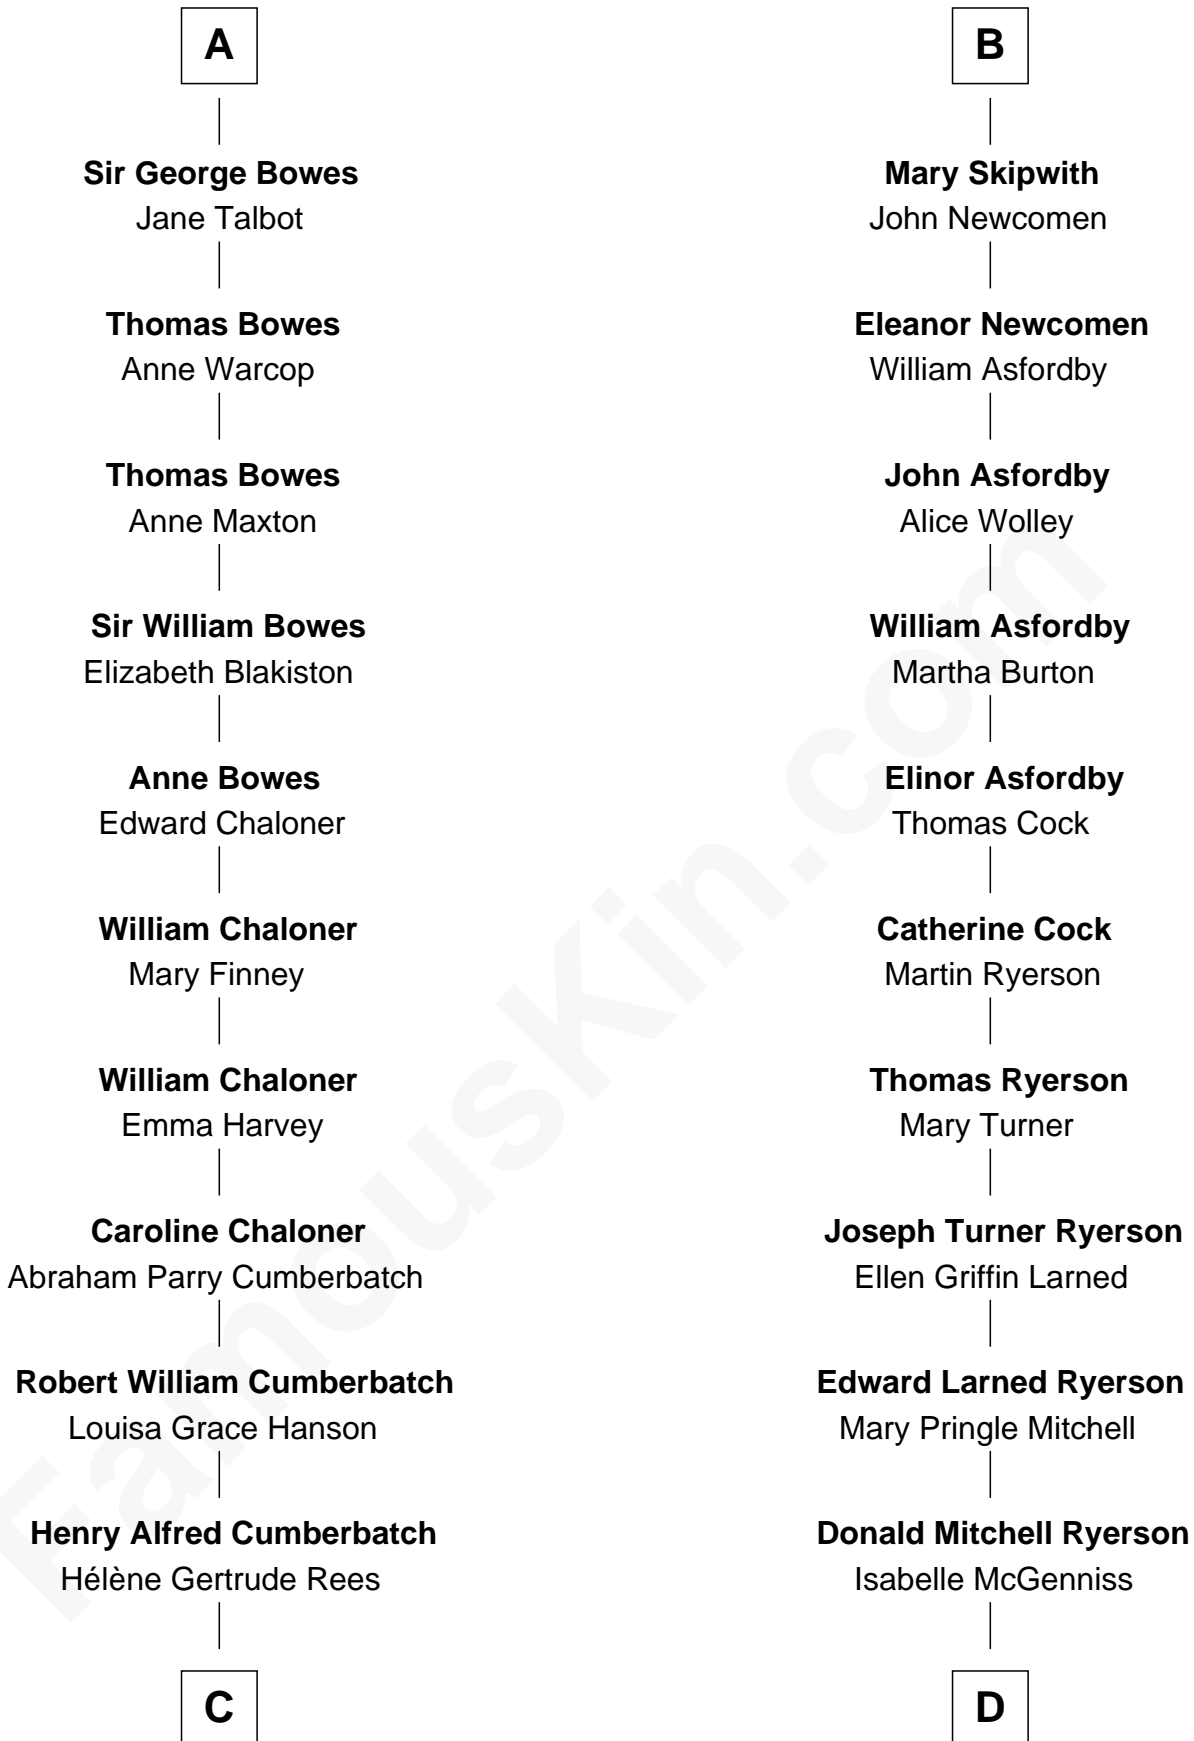

FamousKin.com
Relationship Chart of
Benedict Cumberbatch
Movie, Television and Stage Actor

19th cousin of

Paget Brewster
TV Actress

C

Henry Carlton Cumberbatch

Pauline Ellen Laing Congdon

Timothy Carlton Congdon Cumberbatch

Wanda Ventham

Benedict Cumberbatch

Movie, Television and Stage Actor

D

Joan Ryerson

George Washington Wales Brewster

Galen Brewster

Hathaway Tew