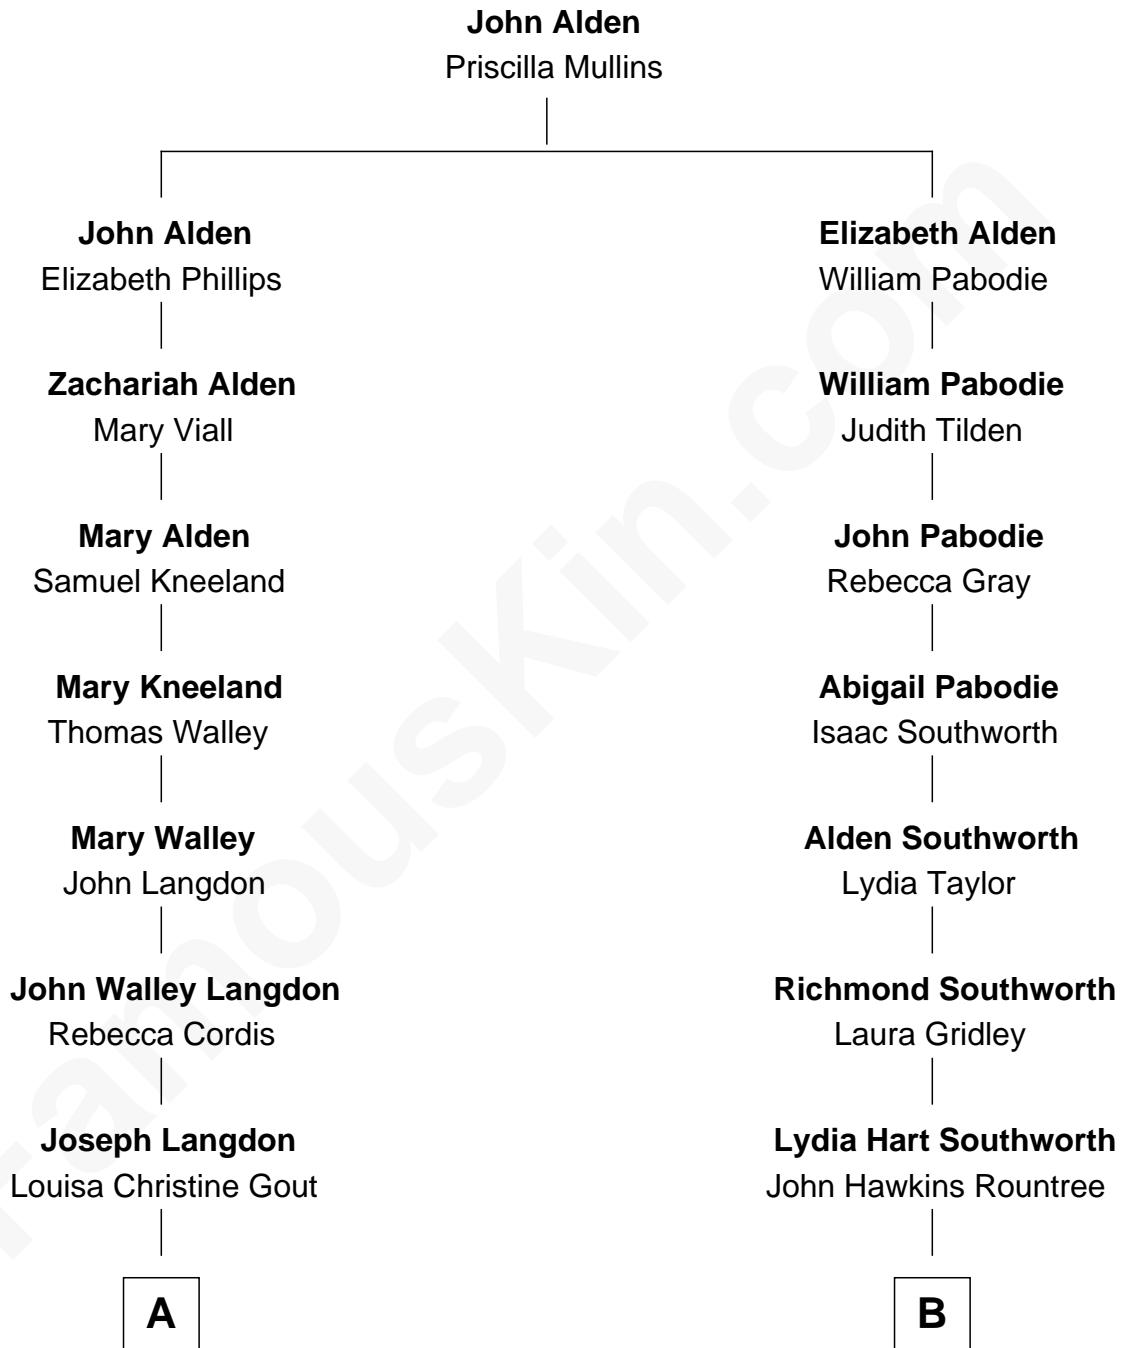

**FamousKin.com**  
**Relationship Chart of**  
**Benedict Cumberbatch**  
*Movie, Television and Stage Actor*

11th cousin of

**Paget Brewster**  
*TV Actress*

**A**

**Ida Josephine Langdon**

Thomas Bowen Rees

**Hélène Gertrude Rees**

Henry Alfred Cumberbatch

**Henry Carlton Cumberbatch**

Pauline Ellen Laing Congdon

**Timothy Carlton Congdon Cumberbatch**

Wanda Ventham

**Benedict Cumberbatch**

*Movie, Television and Stage Actor*

**B**

**Cora Southworth Rountree**

Charles Hathaway

**Stewart Southworth Hathaway**

Helen Viles

**Valerie Hathaway**

John Bechtel Tew

**Hathaway Tew**

Galen Brewster

**Paget Brewster**

*TV Actress*