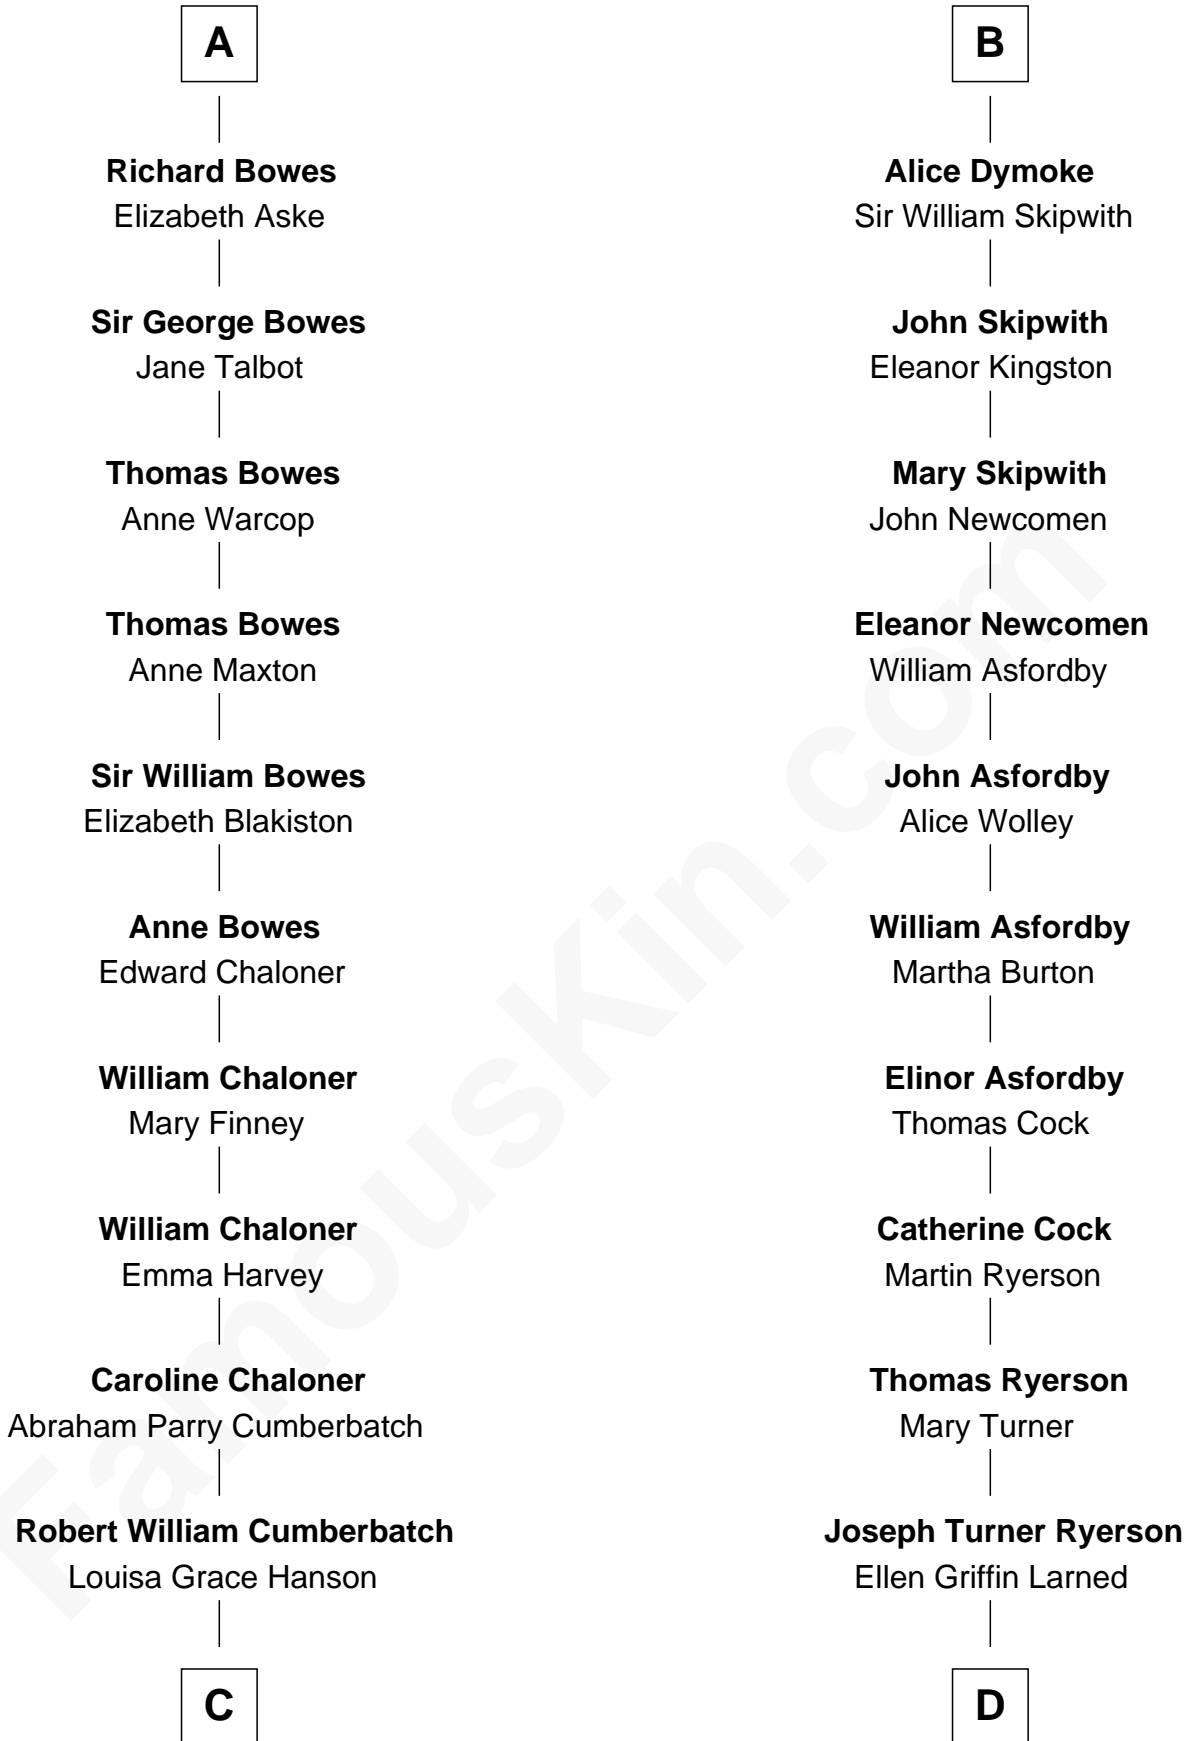

FamousKin.com

Relationship Chart of

Benedict Cumberbatch
Movie, Television and Stage Actor

20th cousin 1 time removed of

Paget Brewster
TV Actress

Sir William le Scrope
 Constance of Newsham

C

Henry Alfred Cumberbatch